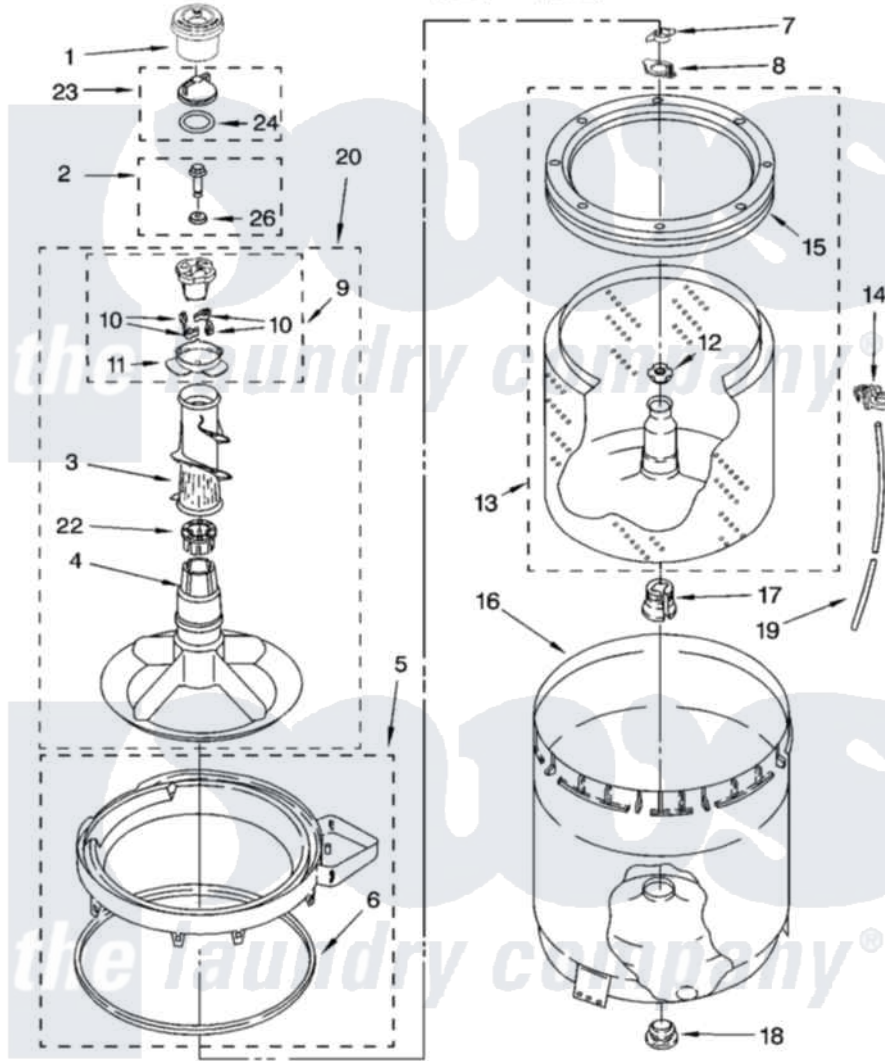

# Whirlpool WTW5790SQ0 03 - AGITATOR, BASKET AND TUB PARTS

## AGITATOR, BASKET AND TUB PARTS

For Models: WTW5790SQ0, WTW5790ST0  
(White) (Biscuit)

8181417

5

Whirlpool [Residential Whirlpool WTW5790SQ0 Washer Parts](#) Parts Diagram 03 - AGITATOR, BASKET AND TUB PARTS

[Click on the part number to view part](#)

Item	Original Part Number	Replaced By	Status	Part Description
1	8575076	<a href="#">8575076A</a>		Dispenser
2	<a href="#">358237</a>			Screw And Washer
3	<a href="#">3348752</a>			Mover, Clothes
4	<a href="#">3347288</a>			Agitator
5	8528150	<a href="#">W10445870</a>		Ring-Tub
6	<a href="#">3976308</a>			Gasket, Tub Ring
7	<a href="#">3354845</a>			Clip, Agitator
8	<a href="#">8543666</a>			Washer, Agitator
9	3363663	<a href="#">285811</a>		Cam-Agitator
10	3366877	<a href="#">80040</a>		Dog-Agitator
11	<a href="#">3363661</a>			Bearing, Driven Cam
12	<a href="#">21366</a>			Nut, Spanner
13	8526016	<a href="#">W10389328</a>		Clothes Container, Assembly
14	<a href="#">2219077</a>			Clip, Pressure Switch Hose
15	8519788	<a href="#">387240</a>		Ring, Balance
16	<a href="#">63849</a>			Strain Relief, Power Cord

17	<a href="#">389140</a>		Tub Block, Basket Drive
18	<a href="#">383727</a>		Gasket, Centerpodt
19	3347780	<a href="#">353244</a>	Hose, Pressure Switch
20	3348117	<a href="#">285565</a>	Agitator
22	3350389	<a href="#">285587</a>	Washer
23	3354733	<a href="#">W10074580</a>	Cap, Barrier
24	3348855	<a href="#">W10072840</a>	Fabric Softener
26	<a href="#">3949550</a>		Washer