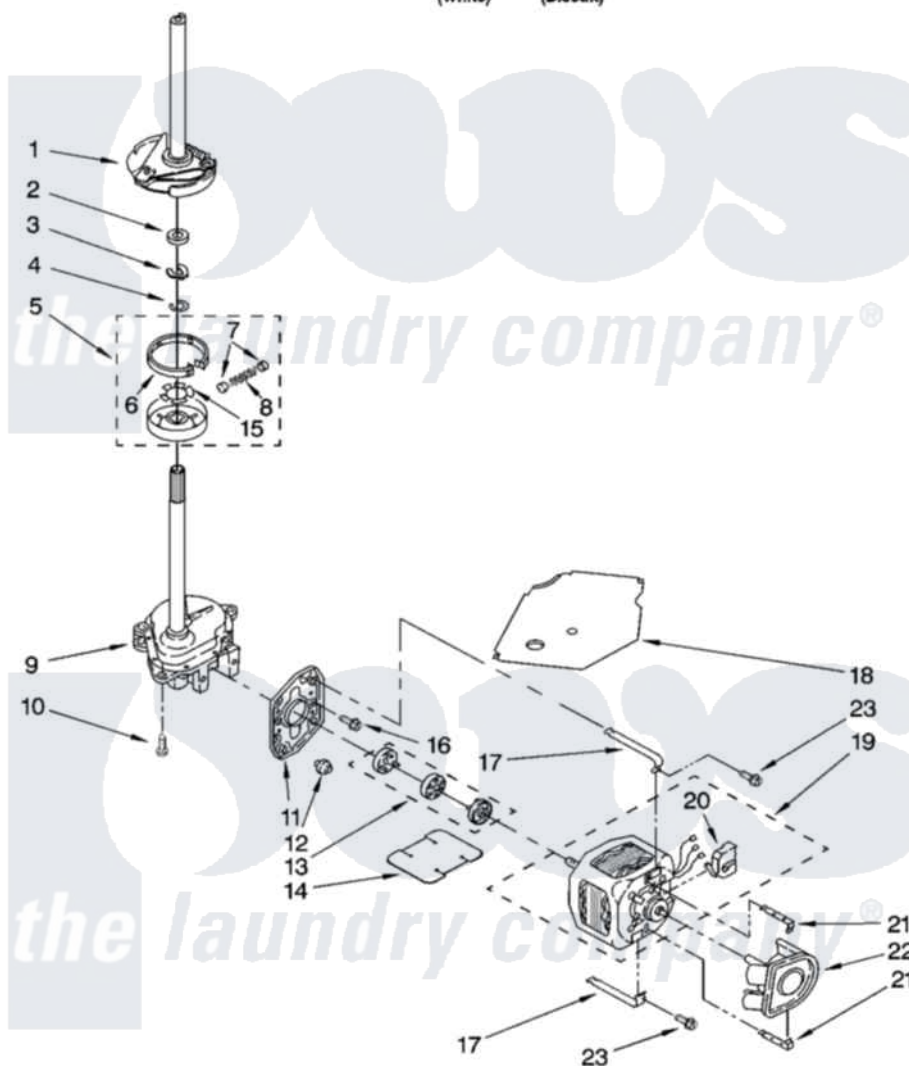

Whirlpool WTW5790SQ0 04 - BRAKE, CLUTCH, GEARCASE, MOTOR AND PUMP PARTS

BRAKE, CLUTCH, GEARCASE, MOTOR AND PUMP PARTS

For Models: WTW5790SQ0, WTW5790ST0
(White) (Biscuit)

8181417

7

Whirlpool [Residential Whirlpool WTW5790SQ0 Washer Parts](#) Parts Diagram 04 - BRAKE, CLUTCH, GEARCASE, MOTOR AND PUMP PARTS
Click on the part number to view part

Item	Original Part Number	Replaced By	Status	Part Description
1	388952	285792		Basketdrive
2	63292			Washer, Spin Tube Thrust
3	62697	W10080230		Ring, Spin Tube Support
4	63283	285353		Ring
5	3951311	285785		Clutch
6	3951308	285790		Lining
7	62646			Cap, Clutch Spring
8	3946792			Spring And Damper Assembly
9	3360630	3360629		Gearcase
10	3357334	3400516		Screw Anti-Rattle
11	62611			Plate, Motor Mount To Gearcase
12	62691			Grommet, Motor
13	285753	285753A		Coupling
14	3946532			Shield, Motor

15	3355454		Clip, Main Drive
16	3400516		Screw Anti-Rattle
17	3349637	W10086010	Retainer, Motor
18	3362089		Shield, Tub To Motor
19	8528157	661600	Motor, Main Drive
20	3952056		Switch, Main Drive Motor
21	8546127		Retainer, Pump
22	3363394		Pump
23	3387485	273556	Screw, 10-16 X 5/8