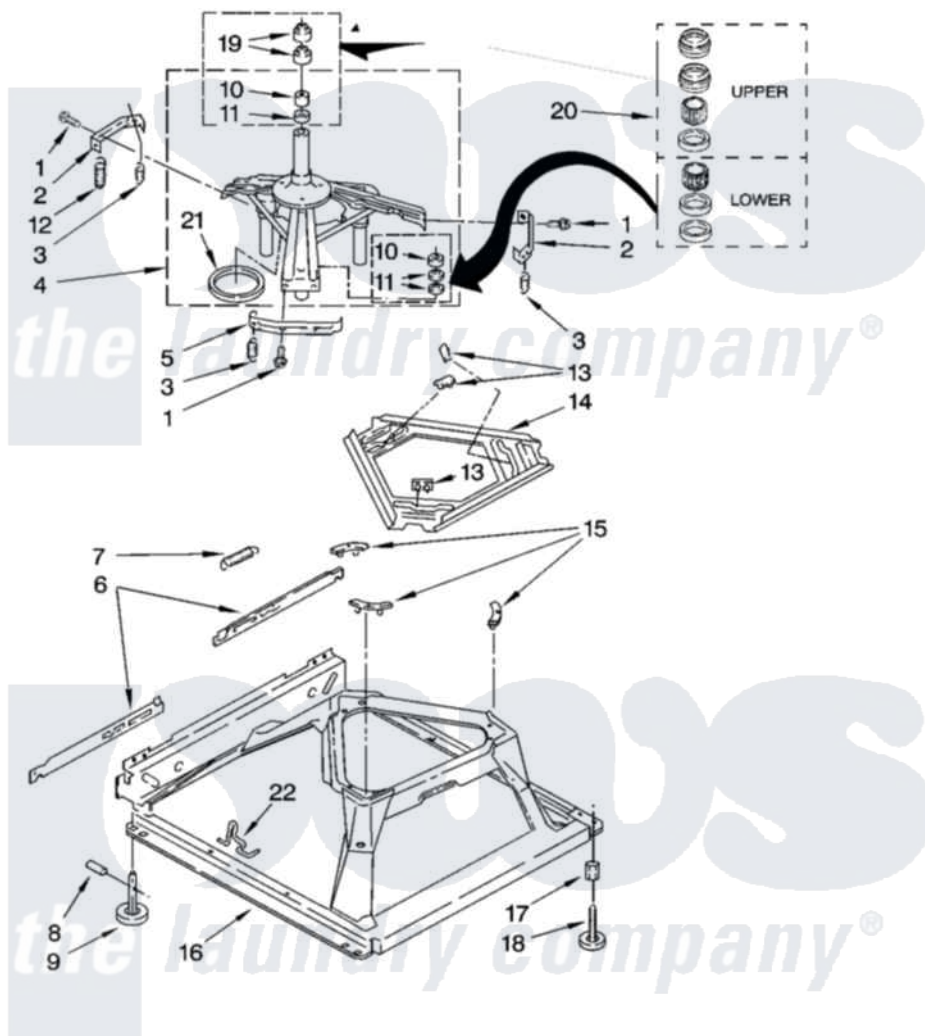

Whirlpool WTW5790SQ0 05 - MACHINE BASE PARTS

MACHINE BASE PARTS

For Models: WTW5790SQ0, WTW5790ST0
(White) (Biscuit)

8

8181417

Whirlpool [Residential Whirlpool WTW5790SQ0 Washer Parts](#) Parts Diagram 05 - MACHINE BASE PARTS

[Click on the part number to view part](#)

Item	Original Part Number	Replaced By	Status	Part Description
1	3400076			Screw, Bracket Mounting
2	64067			Bracket, Spring Outer
3	63907			Spring, Suspension
4	8575214	280184		Support
5	64065			Bracket, Spring Outer
6	63466			Link, Leveling Mechanism
7	62597	8316845		Spring
8	62837			Pin, Knurled
9	62596	285244		Feet-Leveling
10	8546455			Bearing, Centerpost
11	357409	359449		Seal, Agitator Shaft
12	388492	W10250667		Spring, Counterweight
13	62568	285219		Pad
14	3946509			Plate, Suspension
15	3363660	285744		Pad
16	3946512	285771		Base

17	3359452	Nut, Lock
18	W10001130	Foot, Leveling
19	8577376	Seal, Centerpost
20	285203	Centerpost Bearing Kit
21	63134	Ring, Sound Deadening
22	63806	W10145155 Retainer, Suspension Spring