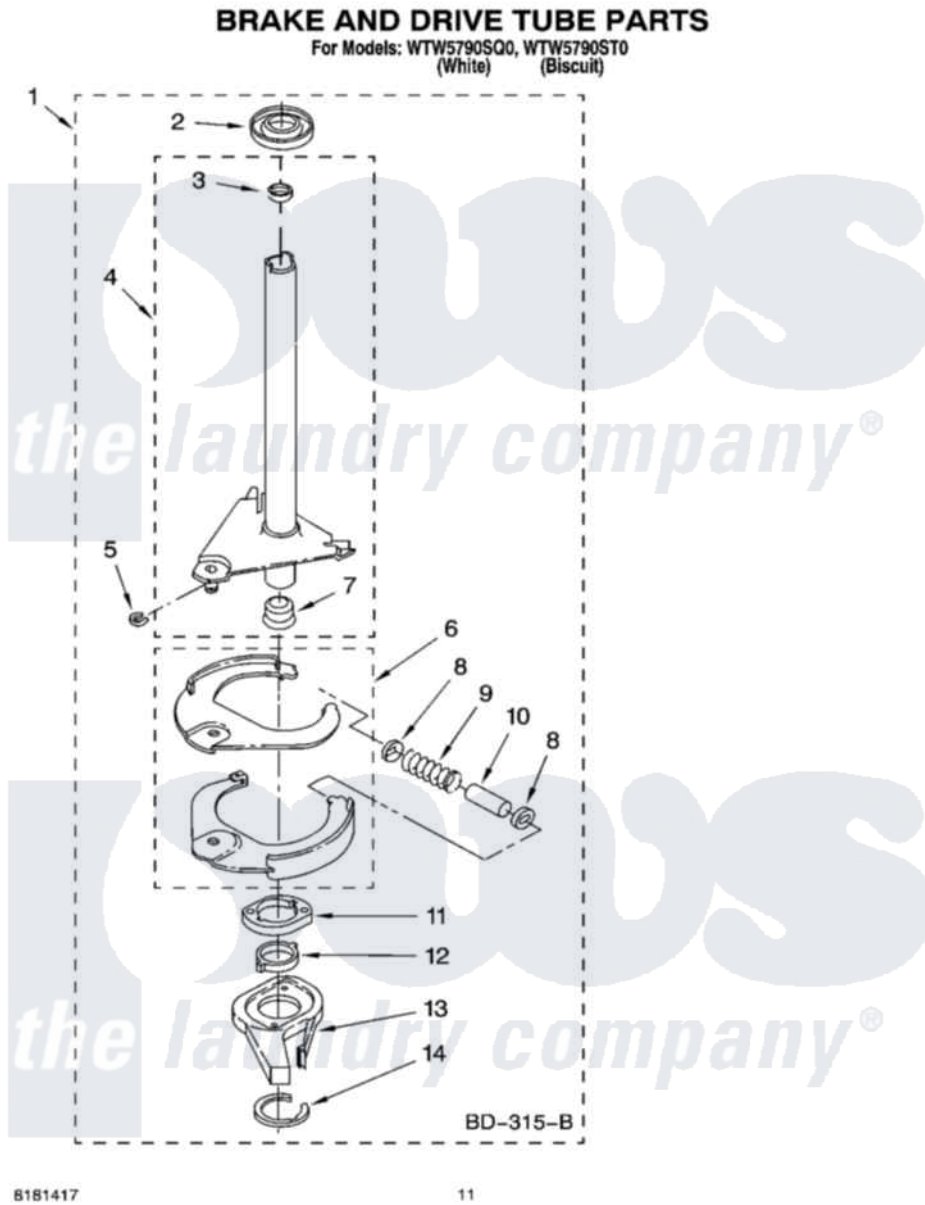

# Whirlpool WTW5790SQ0 07 - BRAKE AND DRIVE TUBE PARTS

8181417

11

Whirlpool [Residential Whirlpool WTW5790SQ0 Washer Parts](#) Parts Diagram 07 - BRAKE AND DRIVE TUBE PARTS  
Click on the part number to view part

Item	Original Part Number	Replaced By	Status	Part Description
1	388952	<a href="#">285792</a>		Basketdrive
2	<a href="#">62658</a>			Ring, Thrust
3	<a href="#">356427</a>			Seal, Spin Pinion
4	64027	<a href="#">64208</a>		Tube-Spin
5	64035	<a href="#">W10083190</a>		Ring, Retaining
6	64232	<a href="#">285438</a>		Shoe-Brake
7	62703	<a href="#">8546462</a>		"T" Bearing, Spin Tube
8	3353956	<a href="#">285658</a>		Sleeve
9	387806		Not Available	Spring, Brake
10	3355360	<a href="#">285658</a>		Sleeve
11	661516	<a href="#">8546461</a>		Cam, Brake Release
12	<a href="#">63022</a>			Sleeve, Cam
13	64194	<a href="#">285790</a>		Lining
14	90368	<a href="#">W10083200</a>		Ring, Retaining
"	BLANK		Not Available	Following Parts Not Illustrated
"	<a href="#">285208</a>			Lubricant