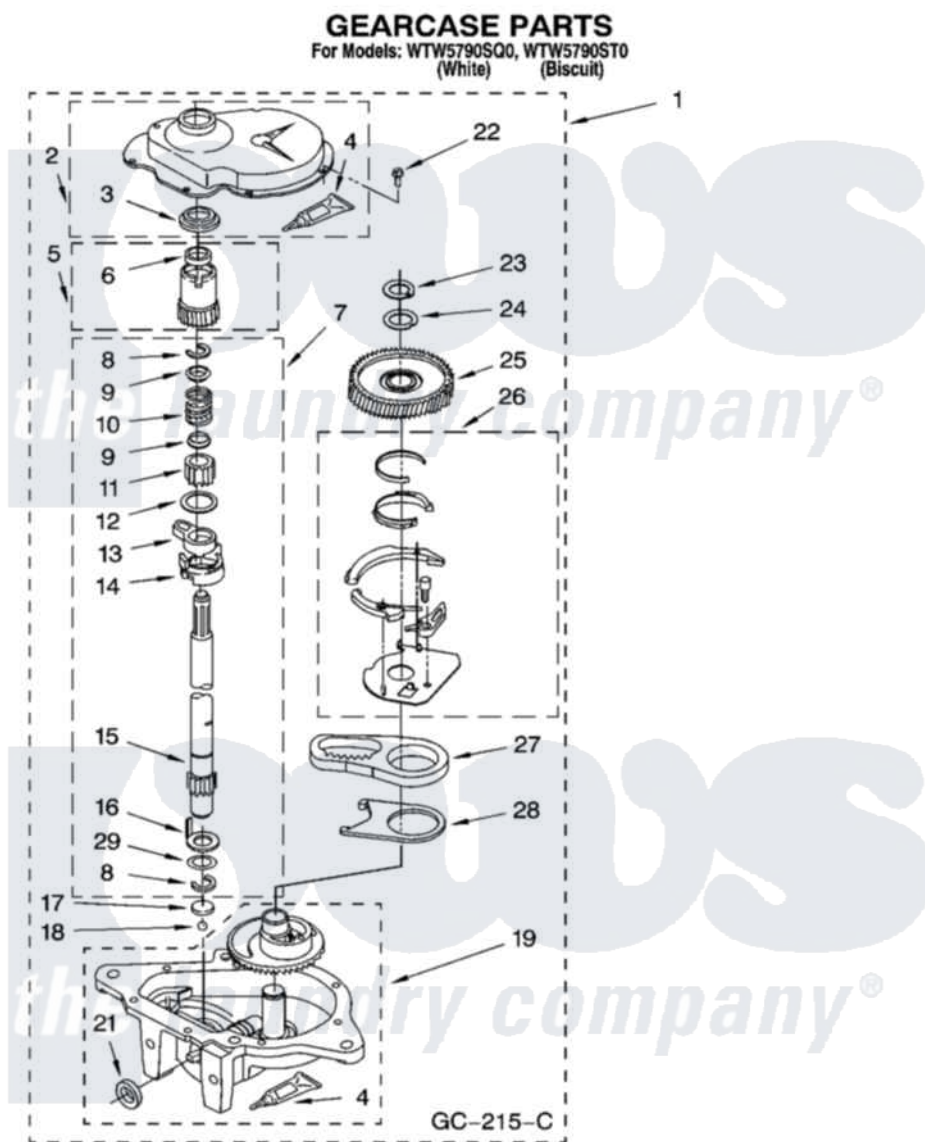

**Whirlpool WTW5790SQ0 08 - GEARCASE PARTS, OPTIONAL PARTS
(NOT INCLUDED)**

12

8181417

Whirlpool Residential Whirlpool WTW5790SQ0 Washer Parts Parts Diagram 08 - GEARCASE PARTS, OPTIONAL PARTS (NOT INCLUDED)

Click on the part number to view part

Item	Original Part Number	Replaced By	Status	Part Description
1	3360630	3360629		Gearcase
2	285202			Cover, Gearcase
3	3349985			Seal, Gearcase Cover
4	285195			Sealer Sealer, Gasket
5	63320	285362		Gear and Pinion
6	356427			Seal, Spin Pinion
7	389387			Shaft, Agitator
8	90369		Not Available	Ring, Retaining (2)
9	62677			Retainer, Spring
10	62676			Spring, Agitator
11	63273	285509		Shaft, Agitator
12	62619			Washer, Agitator Gear
13	62580	285206		Cam-Agitator
14	62581	285206		Cam-Agitator
15	285509			Shaft, Agitator

16	62618		Washer, Cam Thrust
17	16018	285205	Bearing
18	85529	285205	Bearing
19	389230	285515	Gearcase
21	285352		Seal Kit, Thrust Plug
22	3351614		Screw, Gearcase Cover Mounting
23	3362552	285765	Ring-Retrn
24	285735	285766	Washer Kit, Thrust
25	62570	285362	Gear and Pinon
26	388253	999516	Shelf-Glas
27	3349296	8546456	Rack, Connecting
28	62621		Actuator, Shift
29	388815		Washer, Intermediate 1 3976263 Miscellaneous Parts Bag 2 3976300 Washer, Inlet Hose 3 3366913 Clamp, Hose
	72017		Paint, Touch-Up
"	4392899		Paint, Touch-Up
"	350938		Paint, Pressurized Spray B
"	350930		Paint, Pressurized Spray B
"	4392901		Paint, Pressurized Spray
"	799344		Paint, Touch-Up)
"	4392900		Paint, Bulk)
"	BLANK	Not Available	OIL
"	350572		Oil
"	BLANK	Not Available	LUBRICANT
"	285208		Lubricant
"	BLANK	Not Available	SEALER
"	285195		Sealer Sealer, Gasket
"	BLANK	Not Available	ACCESSORY PARTS
"	367031		Water System Parts
"	280129	280129A	Break-Sphn
"	280130	280130A	Adapter
"	280131	40922	Hose