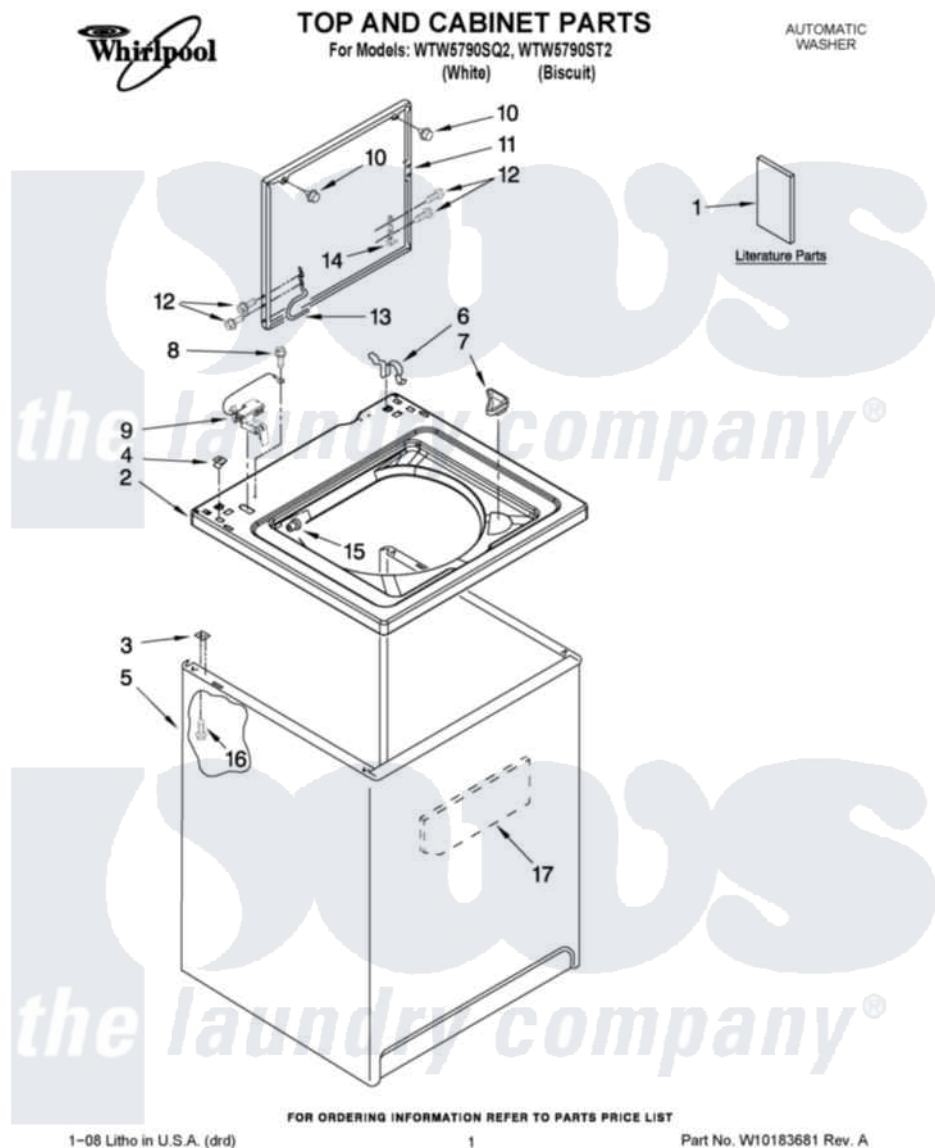

# Whirlpool WTW5790SQ2 01 - TOP AND CABINET PARTS

Whirlpool Residential Whirlpool WTW5790SQ2 Washer Parts Parts Diagram 01 - TOP AND CABINET PARTS  
Click on the part number to view part

Item	Original Part Number	Replaced By	Status	Part Description
1	<a href="#">W10150593</a>			Installation Instructions
"	W10150595		Not Available	Use & Care Guide (English)
"	W10150601		Not Available	Feature Sheet (English)
"	W10178030		Not Available	ENERGY GUIDE
"	8577358		Not Available	Wiring Diagram
"	<a href="#">4313896</a>			Do-It-Yourself Repair Manuals
2	<a href="#">8318064</a>			Top
"	<a href="#">8318066</a>			Top
3	62750			Spacer, Cabinet To Top (4)
4	<a href="#">357213</a>			Nut, Push-In
5	<a href="#">63424</a>			Cabinet
"	<a href="#">3954357</a>			Cabinet
6	<a href="#">62780</a>			Clip, Top And Cabinet And Rear Panel
7	<a href="#">3362952</a>			Dispenser, Bleach
8	<a href="#">3351614</a>			Screw, Gearcase Cover Mounting

9	<a href="#">8318084</a>		Switch, Lid
10	<a href="#">9724509</a>		Bumper, Lid
11	8541774	<a href="#">W10193857</a>	Lid
"	W10171116	<a href="#">W10193858</a>	Lid
12	W10119872	<a href="#">W10119828</a>	Screw, Lid Hinge Mounting
13	<a href="#">8318088</a>		Hinge, Lid
14	<a href="#">91770</a>		Hinge, Lid
15	<a href="#">21258</a>		Bearing, Lid Hinge
16	<a href="#">3390631</a>		Screw, 10-16 X 3/8
17	<a href="#">3976348</a>		Absorber, Sound