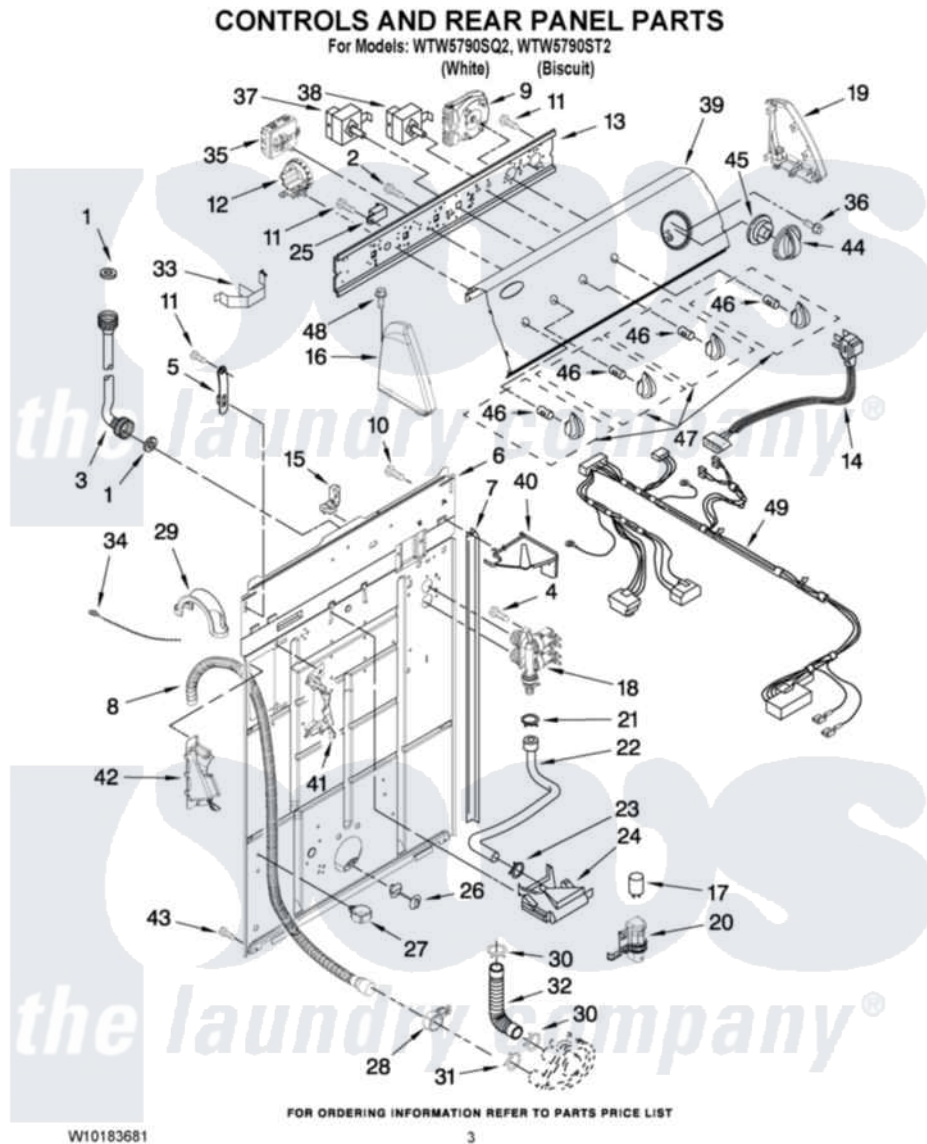

Whirlpool WTW5790SQ2 02 - CONTROLS AND REAR PANEL PARTS

Whirlpool Residential Whirlpool WTW5790SQ2 Washer Parts Parts Diagram 02 - CONTROLS AND REAR PANEL PARTS

Click on the part number to view part

Item	Original Part Number	Replaced By	Status	Part Description
1	3976300	16123		Washer Inlet-Hose Miscellaneous Parts Must be Ordered Separately.
2	3400073			Screw, Ground
3	8571377	89503		Hose-Inlet
"	8571378	89503		Hose-Inlet
4	9740848			Screw, Mixing Valve Mounting
5	8568314			Strap, Console
6	8318015			Panel, Rear
7	62747			Pad, Rear Panel
8	W10122138	W10096921		Drain Hose Assembly
9	8577356			Timer, Control
10	3351614			Screw, Gearcase Cover Mounting
11	90767			Screw, 8A X 3/8 HeX Washer Head Tapping
12	8577844	W10339251		Switch-WL