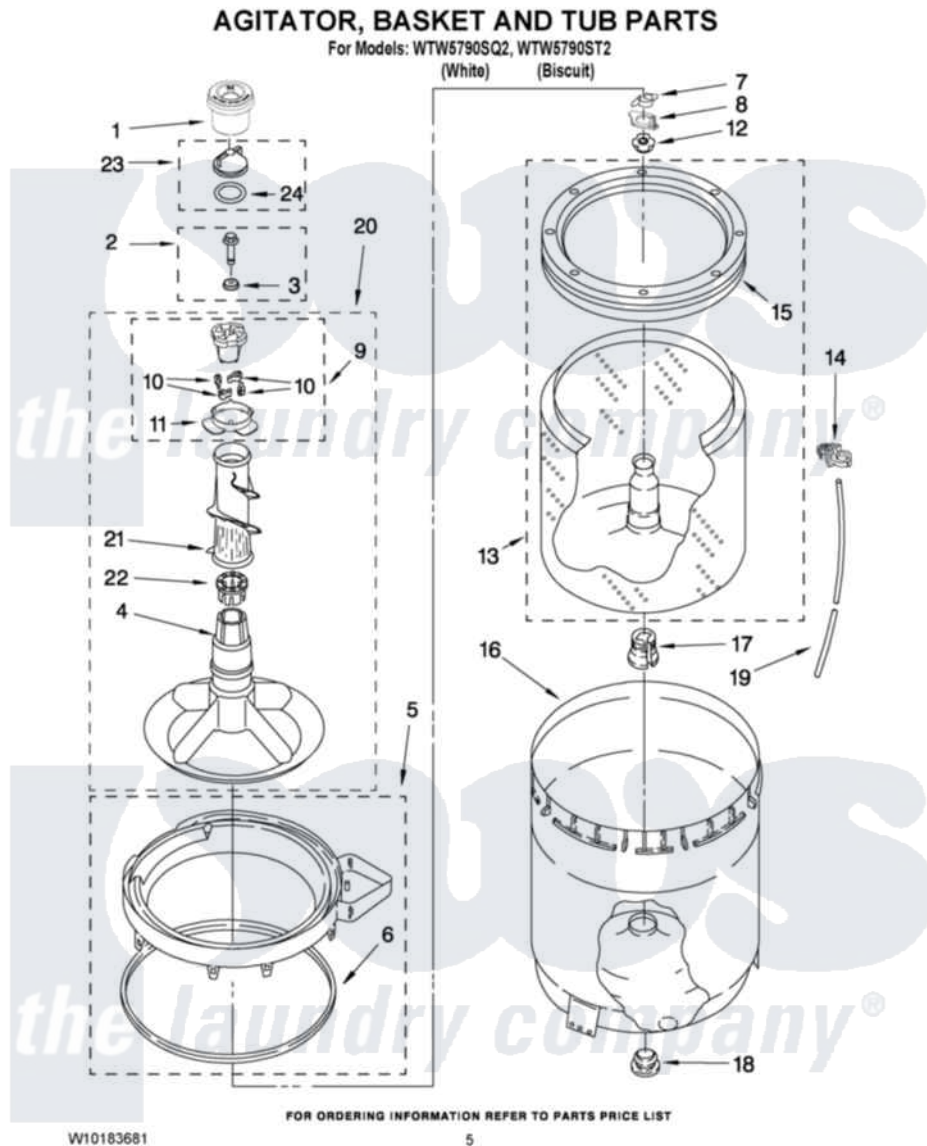

Whirlpool WTW5790SQ2 03 - AGITATOR, BASKET AND TUB PARTS

Whirlpool [Residential Whirlpool WTW5790SQ2 Washer Parts](#) Parts Diagram 03 - AGITATOR, BASKET AND TUB PARTS

[Click on the part number to view part](#)

Item	Original Part Number	Replaced By	Status	Part Description
1	8575076	8575076A		Dispenser
2	358237			Screw And Washer
3	3949550			Washer
4	3347288			Agitator
5	8528150	W10445870		Ring-Tub
6	3976308			Gasket, Tub Ring
7	3354845			Clip, Agitator
8	8543666			Washer, Agitator
9	3363663	285811		Cam-Agitator
10	3366877	80040		Dog-Agitator
11	3363661			Bearing, Driven Cam
12	21366			Nut, Spanner
13	8526016	W10389328		Clothes Container, Assembly
14	2219077			Clip, Pressure Switch Hose
15	8519788	387240		Ring, Balance
16	63849			Strain Relief, Power Cord

17	389140		Tub Block, Basket Drive
18	383727		Gasket, Centerpodt
19	3347780	353244	Hose, Pressure Switch
20	3348117	285565	Agitator
21	3348752		Mover, Clothes
22	3350389	285587	Washer
23	3354733	W10074580	Cap, Barrier
24	W10072840		Fabric Softener