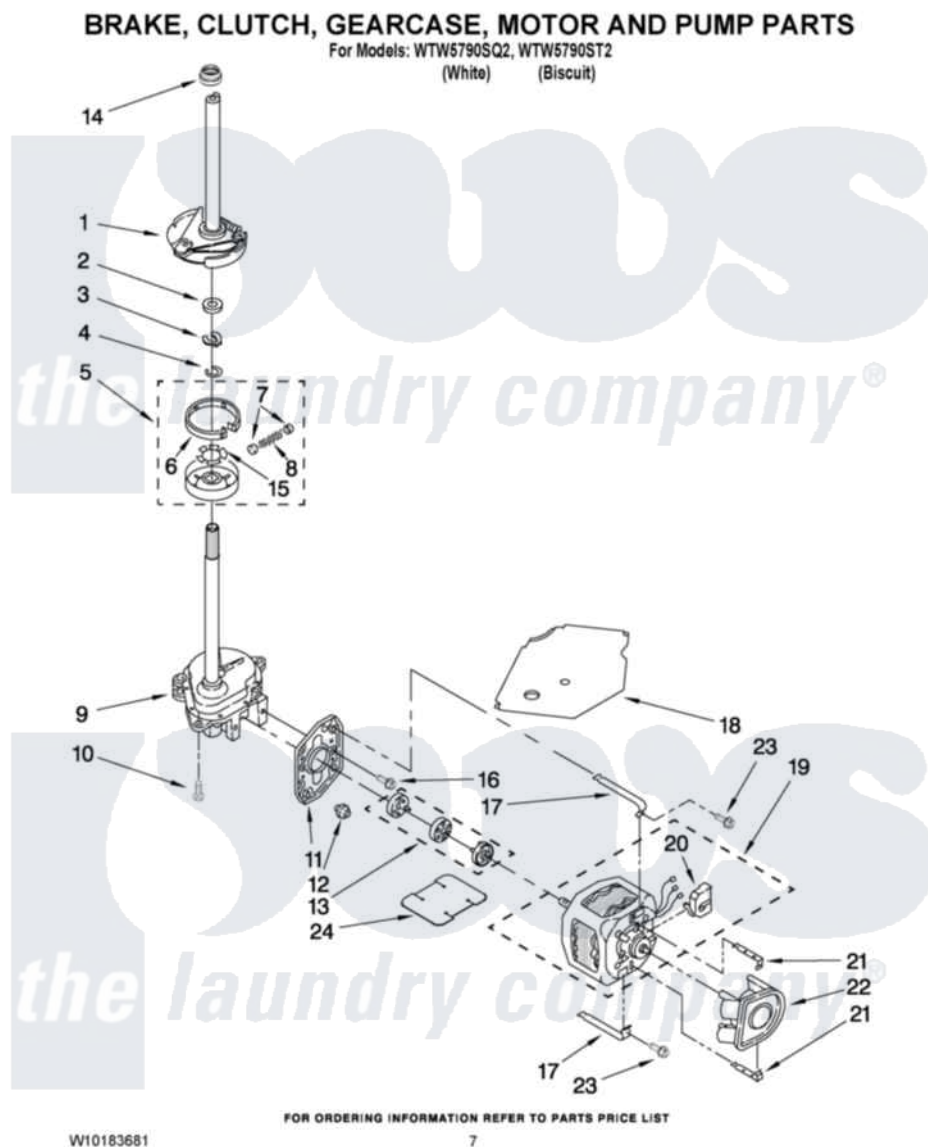

Whirlpool WTW5790SQ2 04 - BRAKE, CLUTCH, GEARCASE, MOTOR AND PUMP PARTS

Whirlpool [Residential Whirlpool WTW5790SQ2 Washer Parts](#) Parts Diagram 04 - BRAKE, CLUTCH, GEARCASE, MOTOR AND PUMP PARTS
Click on the part number to view part

Item	Original Part Number	Replaced By	Status	Part Description
1	388952	285792		Basketdrive
2	63292			Washer, Spin Tube Thrust
3	62697	W10080230		Ring, Spin Tube Support
4	63283	285353		Ring
5	3951311	285785		Clutch
6	3951308	285790		Lining
7	62646			Cap, Clutch Spring
8	3946792			Spring And Damper Assembly
9	3360630	3360629		Gearcase
10	3357334	3400516		Screw Anti-Rattle
11	62611			Plate, Motor Mount To Gearcase
12	62691			Grommet, Motor
13	3364003	285753A		Coupling
14	8577374			Seal, Centerpost

15	3355454		Clip, Main Drive
16	3400516		Screw Anti-Rattle
17	W10086010		Retainer, Motor
18	3362089		Shield, Tub To Motor
19	8528157	661600	Motor, Main Drive
20	3952056		Switch, Main Drive Motor
21	8546127		Retainer, Pump
22	3363394		Pump
23	3387485	273556	Screw, 10-16 X 5/8
24	3946532		Shield, Motor