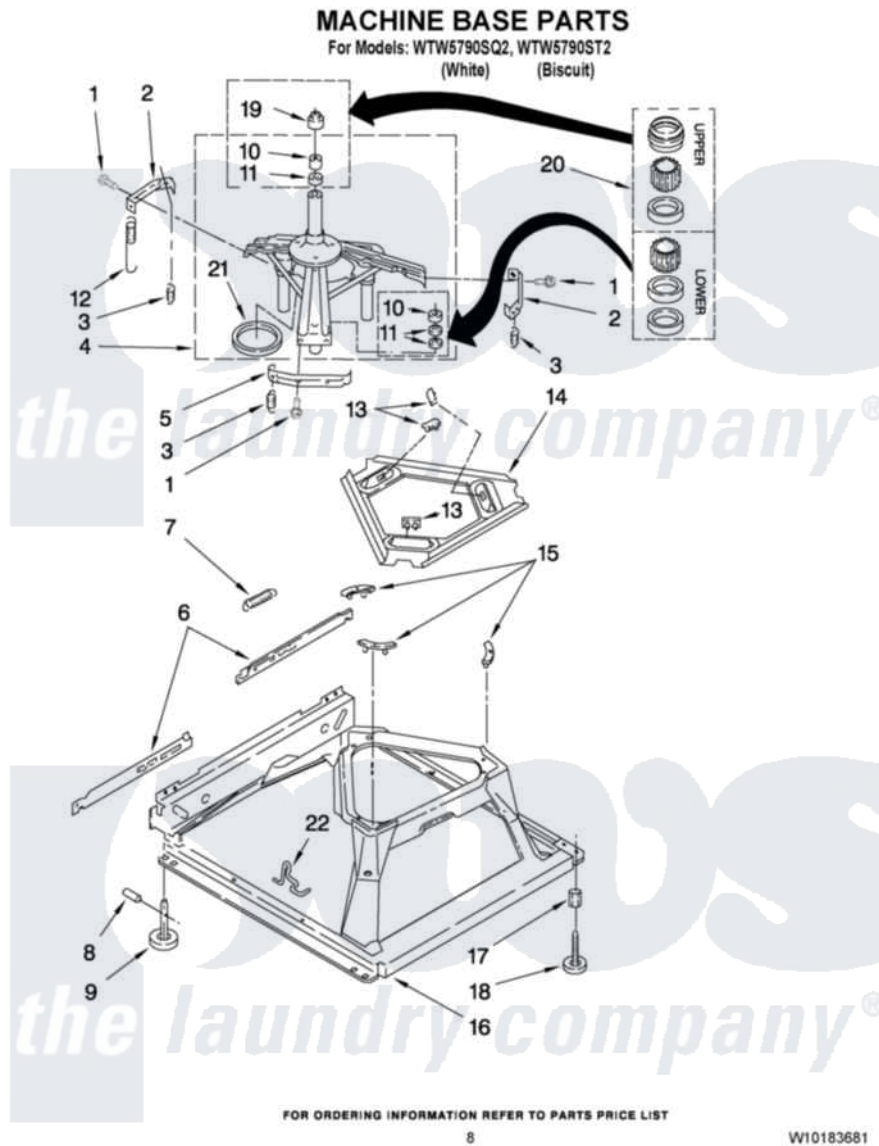

Whirlpool WTW5790SQ2 05 - MACHINE BASE PARTS

Whirlpool [Residential Whirlpool WTW5790SQ2 Washer Parts](#) Parts Diagram 05 - MACHINE BASE PARTS
Click on the part number to view part

Item	Original Part Number	Replaced By	Status	Part Description
1	3400076			Screw, Bracket Mounting
2	64067			Bracket, Spring Outer
3	63907			Spring, Suspension
4	8575214	280184		Support
5	64065			Bracket, Spring Outer
6	63466			Link, Leveling Mechanism
7	62597	8316845		Spring
8	62837			Pin, Knurled
9	62596	285244		Feet-Leveling
10	8546455			Bearing, Centerpost
11	357409	359449		Seal, Agitator Shaft
12	388492	W10250667		Spring, Counterweight
13	62568	285219		Pad
14	3946509			Plate, Suspension
15	3363660	285744		Pad
16	3946512	285771		Base

17	3359452	Nut, Lock
18	W10001130	Foot, Leveling
19	8577376	Seal, Centerpost
20	285203	Centerpost Bearing Kit
21	63134	Ring, Sound Deadening
22	W10145155	Retainer, Suspension Spring