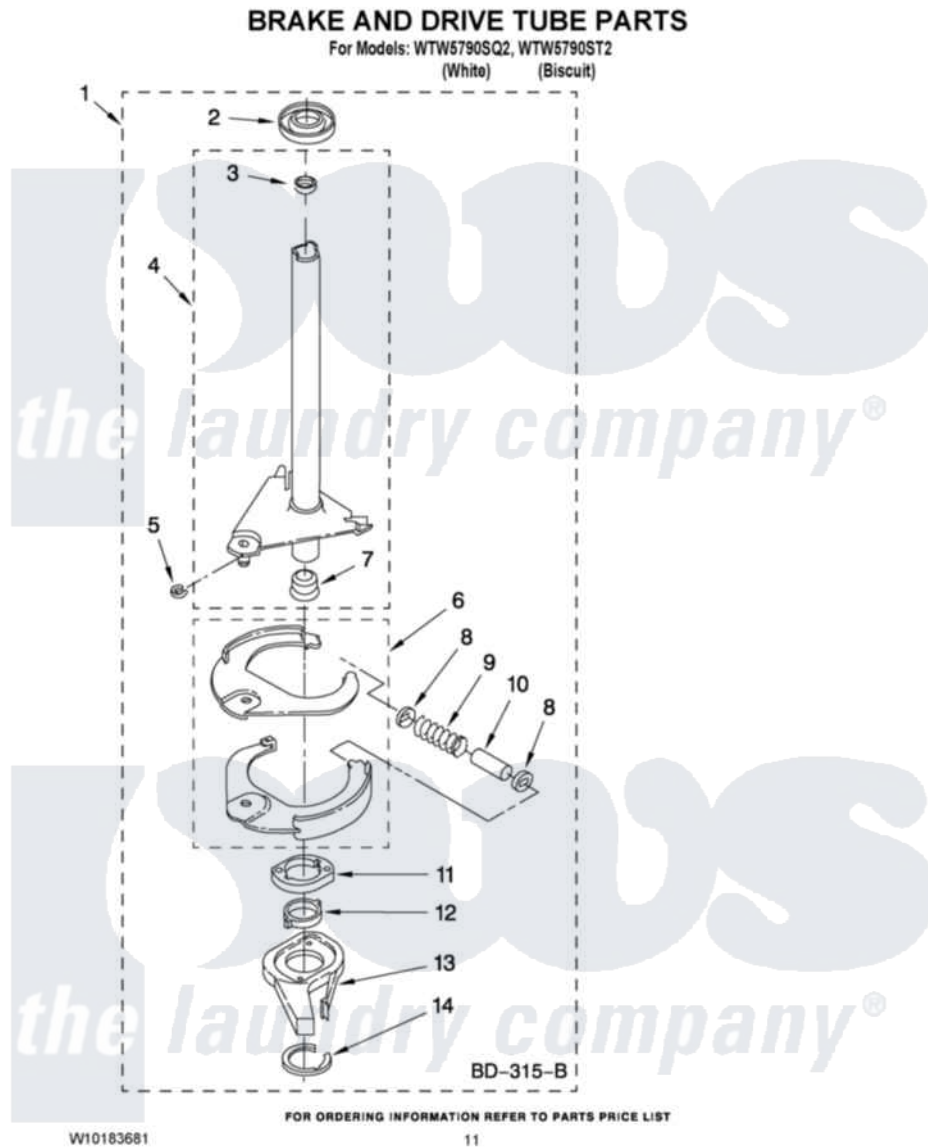

Whirlpool WTW5790SQ2 07 - BRAKE AND DRIVE TUBE PARTS

Whirlpool Residential Whirlpool WTW5790SQ2 Washer Parts Parts Diagram 07 - BRAKE AND DRIVE TUBE PARTS

Click on the part number to view part

Item	Original Part Number	Replaced By	Status	Part Description
1	388952	285792		Basketdrive
2	62658			Ring, Thrust
3	356427			Seal, Spin Pinion
4	64027	64208		Tube-Spin
5	64035	W10083190		Ring, Retaining
6	64232	285438		Shoe-Brake
7	62703	8546462		"T" Bearing, Spin Tube
8	3353956	285658		Sleeve
9	387806		Not Available	Spring, Brake
10	3355360	285658		Sleeve
11	661516	8546461		Cam, Brake Release
12	63022			Sleeve, Cam
13	64194	285790		Lining
14	90368	W10083200		Ring, Retaining
NI	285208			Lubricant