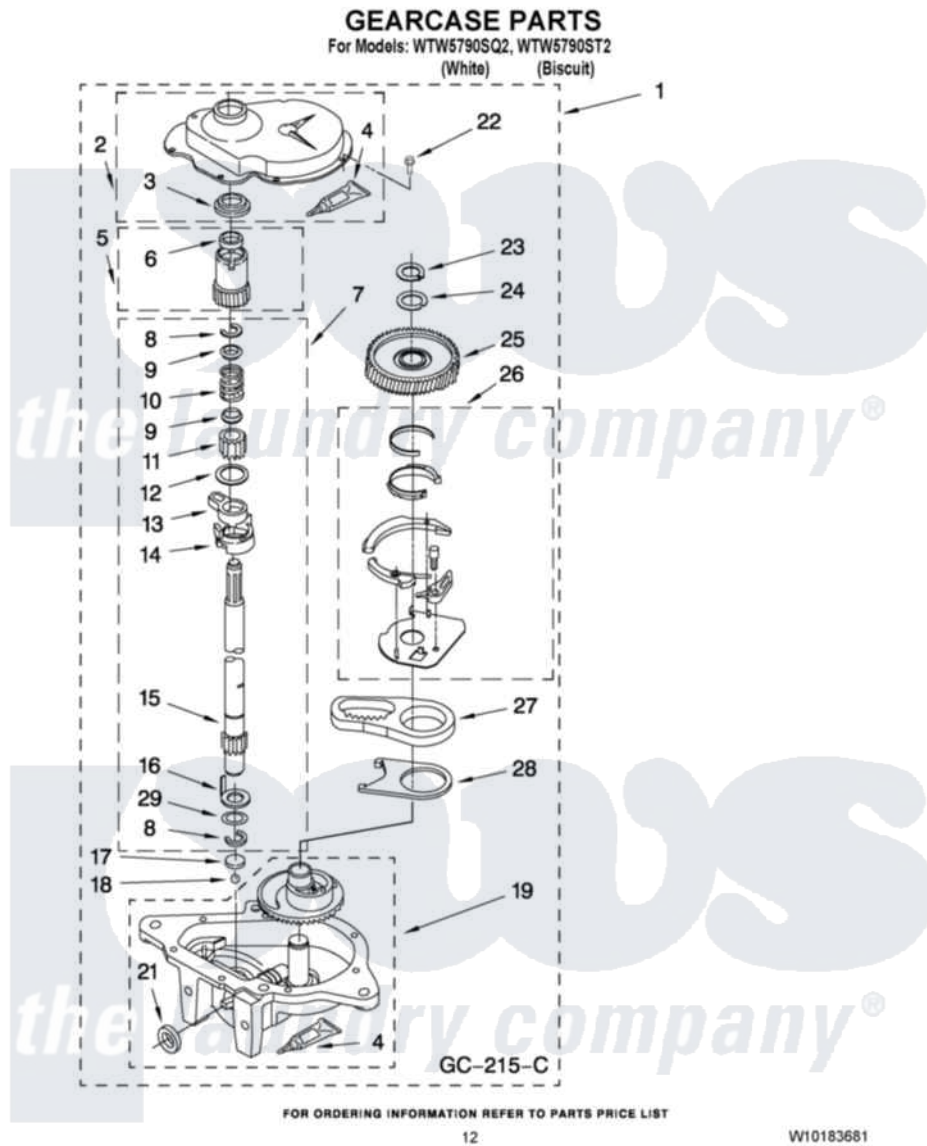

# Whirlpool WTW5790SQ2 08 - GEARCASE PARTS

Whirlpool [Residential Whirlpool WTW5790SQ2 Washer Parts](#) Parts Diagram 08 - GEARCASE PARTS  
Click on the part number to view part

Item	Original Part Number	Replaced By	Status	Part Description
1	3360630	<a href="#">3360629</a>		Gearcase
2	<a href="#">285202</a>			Cover, Gearcase
3	<a href="#">3349985</a>			Seal, Gearcase Cover
4	<a href="#">285195</a>			Sealer Sealer, Gasket
5	63320	<a href="#">285362</a>		Gear and Pinion
6	<a href="#">356427</a>			Seal, Spin Pinion
7	<a href="#">389387</a>			Shaft, Agitator
8	90369		Not Available	Ring, Retaining (2)
9	<a href="#">62677</a>			Retainer, Spring
10	<a href="#">62676</a>			Spring, Agitator
11	63273	<a href="#">285509</a>		Shaft, Agitator
12	<a href="#">62619</a>			Washer, Agitator Gear
13	62580	<a href="#">285206</a>		Cam-Agitator
14	62581	<a href="#">285206</a>		Cam-Agitator
15	<a href="#">285509</a>			Shaft, Agitator
16	<a href="#">62618</a>			Washer, Cam Thrust

17	16018	<a href="#">285205</a>	Bearing
18	85529	<a href="#">285205</a>	Bearing
19	389230	<a href="#">285515</a>	Gearcase
21	<a href="#">285352</a>		Seal Kit, Thrust Plug
22	<a href="#">3351614</a>		Screw, Gearcase Cover Mounting
23	3362552	<a href="#">285765</a>	Ring-Retr
24	285735	<a href="#">285766</a>	Washer Kit, Thrust
25	62570	<a href="#">285362</a>	Gear and Pinon
26	388253	<a href="#">999516</a>	Shelf-Glas
27	3349296	<a href="#">8546456</a>	Rack, Connecting
28	<a href="#">62621</a>		Actuator, Shift
29	<a href="#">388815</a>		Washer, Intermediate 1 3976263 Miscellaneous Parts Bag 2 3976300 Washer, Inlet Hose 3 3366913 Clamp, Hose