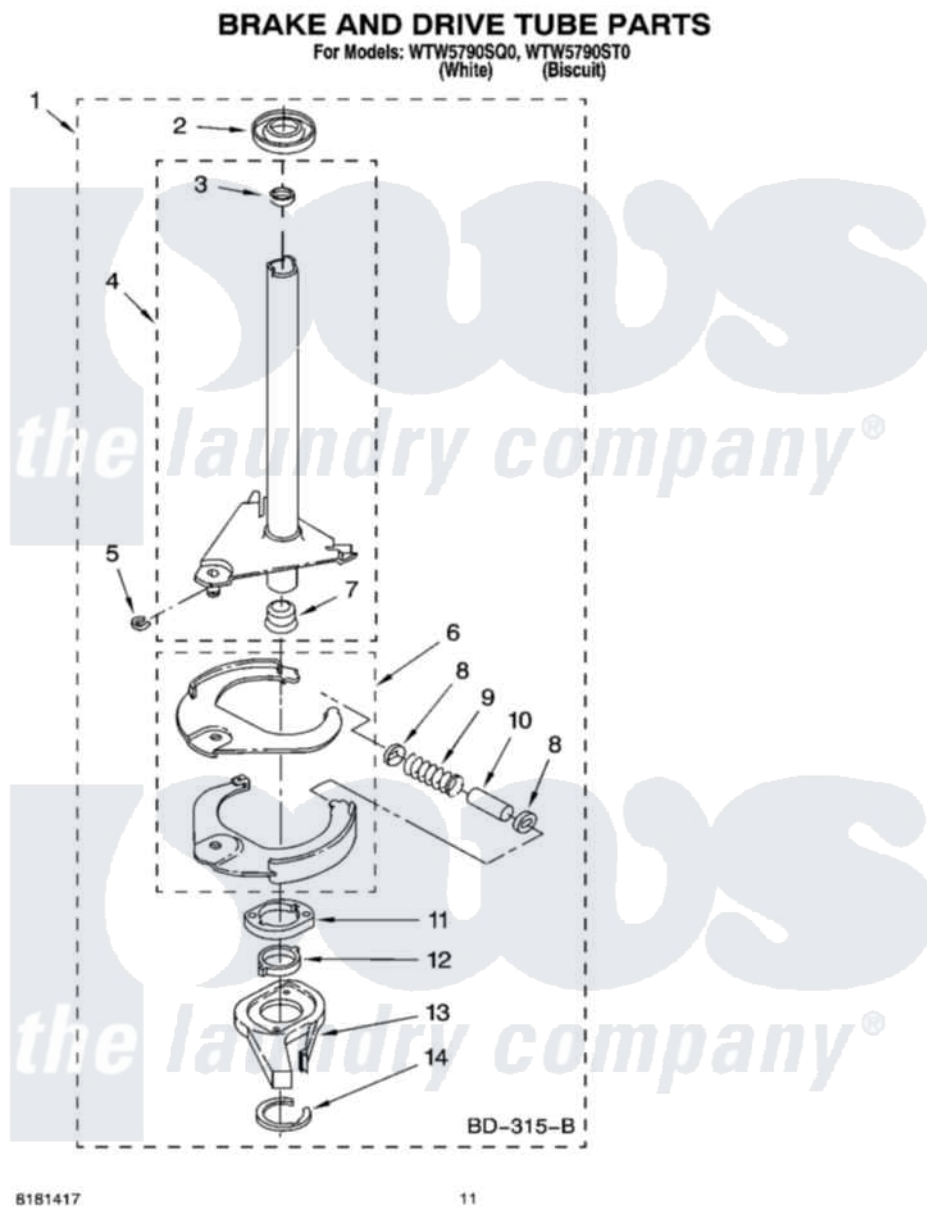

# Whirlpool WTW5790ST0 07 - BRAKE AND DRIVE TUBE PARTS

8181417

11

Whirlpool Residential Whirlpool WTW5790ST0 Washer Parts Parts Diagram 07 - BRAKE AND DRIVE TUBE PARTS  
Click on the part number to view part

Item	Original Part Number	Replaced By	Status	Part Description
1	388952	<a href="#">285792</a>		Basketdrive
2	<a href="#">62658</a>			Ring, Thrust
3	<a href="#">356427</a>			Seal, Spin Pinion
4	64027	<a href="#">64208</a>		Tube-Spin
5	64035	<a href="#">W10083190</a>		Ring, Retaining
6	64232	<a href="#">285438</a>		Shoe-Brake
7	62703	<a href="#">8546462</a>		"T" Bearing, Spin Tube
8	3353956	<a href="#">285658</a>		Sleeve
9	387806		Not Available	Spring, Brake
10	3355360	<a href="#">285658</a>		Sleeve
11	661516	<a href="#">8546461</a>		Cam, Brake Release
12	<a href="#">63022</a>			Sleeve, Cam
13	64194	<a href="#">285790</a>		Lining
14	90368	<a href="#">W10083200</a>		Ring, Retaining
"	BLANK		Not Available	Following Parts Not Illustrated
"	<a href="#">285208</a>			Lubricant