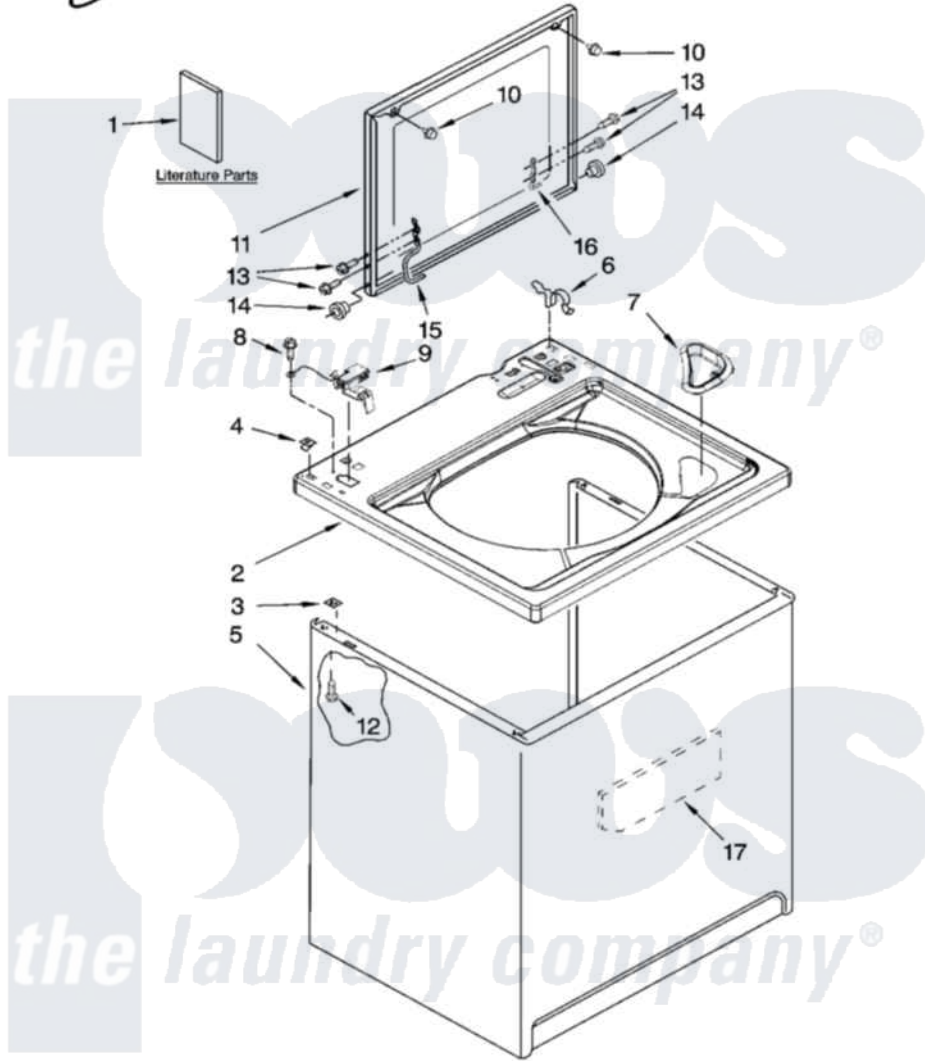

Whirlpool WTW5790VQ0 01 - TOP AND CABINET PARTS

TOP AND CABINET PARTS

For Model: WTW5790VQ0
(White)

AUTOMATIC
WASHER

10-08 Litho in U.S.A. (drd) (psw)

1

Part No. W10231522 Rev. A

Whirlpool Residential Whirlpool WTW5790VQ0 Washer Parts Parts Diagram 01 - TOP AND CABINET PARTS

[Click on the part number to view part](#)

Item	Original Part Number	Replaced By	Status	Part Description
1	W10200331		Not Available	Installation Instructions (English/French)
"	W10200662		Not Available	Installation Instructions (Spanish)
"	W10200828		Not Available	Use & Care Guide (English/French)
"	W10200829		Not Available	Use & Care Guide (Spanish)
"	W10200856		Not Available	Instructions Feature Sheet (English/French)
"	W10200857		Not Available	Instructions Feature Sheet (Spanish)
"	W10062861		Not Available	Energy Guide
"	8577358		Not Available	Wiring Diagram
"	BLANK		Not Available	Following May Be Purchased DO-IT-YOURSELF REPAIR MANUALS
"	4313896			Do-It-Yourself Repair Manuals
2	W10194570			Top
3	62750			Spacer, Cabinet To Top (4)

4	357213		Nut, Push-In
5	63424		Cabinet
6	62780		Clip, Top And Cabinet And Rear Panel
7	W10192089		Dispenser, Bleach
8	3351614		Screw, Gearcase Cover Mounting
9	8318084		Switch, Lid
10	9724509		Bumper, Lid
11	W10171313	W10193861	Lid
12	3390631		Screw, 10-16 X 3/8
13	W10119828		Screw, Lid Hinge Mounting
14	8319539		Bearing, Lid Hinge
15	8559336	W10225136	Hinge 7 Pad Assembly
16	91770		Hinge, Lid
17	W10177046		Cabinet - Damper, Sound