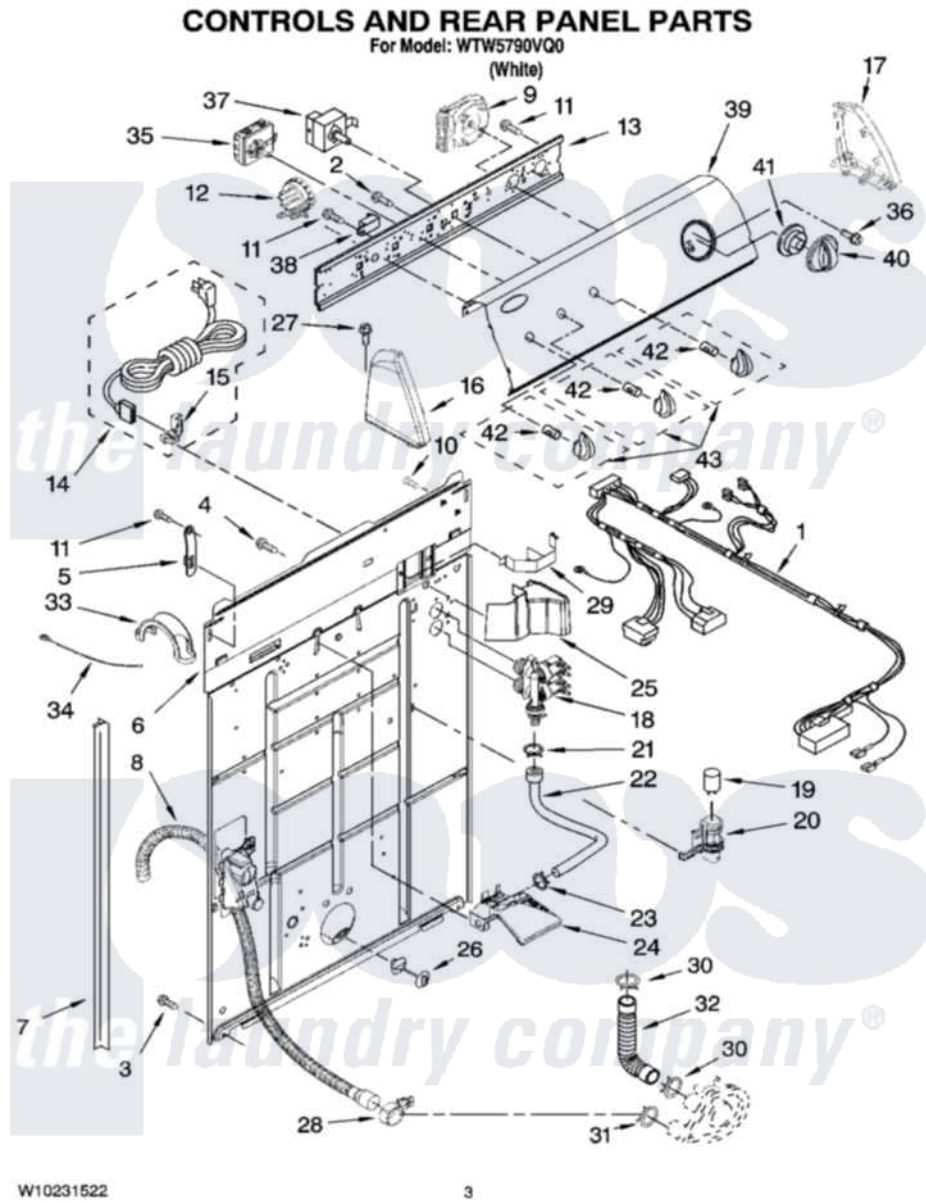

Whirlpool WTW5790VQ0 02 - CONTROLS AND REAR PANEL PARTS

Whirlpool Residential Whirlpool WTW5790VQ0 Washer Parts Parts Diagram 02 - CONTROLS AND REAR PANEL PARTS

[Click on the part number to view part](#)

Item	Original Part Number	Replaced By	Status	Part Description
1	W10194458			Wiring Harness
2	3400073			Screw, Ground
3	62863	3390631		Screw, 10-16 X 3/8
4	9740848			Screw, Mixing Valve Mounting
5	8568314			Strap, Console
6	W10194449			Panel, Rear
7	62747			Pad, Rear Panel
8	W10189267			Drain Hose Assembly
9	8577356			Timer, Control
10	3351614			Screw, Gearcase Cover Mounting
11	90767			Screw, 8A X 3/8 HeX Washer Head Tapping
12	8577844	W10339251		Switch-WL
13	8544893			Bracket, Control
14	8578842	285800		Cord-Power

15	3952821	285777	Relief-Str
16	8271365	279962	Endcap
17	8271359	279962	Endcap
18	3979347	3979346	Valve, Water Inlet And Thermistor Assembly
19	8572717		Capacitor, Motor Start
20	8318046		Clip, Capacitor
21	301958	596669	Clamp, Manifold
22	W10190501		Hose, Vacuum Break
23	370450	596669	Clamp, Manifold
24	W10190514		Break, Vacuum
25	8314879		Shield, Inlet Valve
26	8519200		Support, Rear Panel
27	388326		Screw, 8-18 X 1.25
28	8541668		Clamp, Hose
29	8055003		Clip, Harness And Pressure Switch
30	3363366	616099	Clamp
31	8317496	285655	Clamp, Hose
32	3951449	285871	Hose
33	8577378		U-Bend, Drain Hose
34	3347868	W10339879	Tie, Cable
35	W10184148		Switch, Water Temperature
36	3400818		Screw, Timer Mounting
37	3950356		Switch, Rotary
38	694419		Mini-Buzzer
39	W10196938		Panel, Console
40	8566022		Knob, Timer
41	8566018		Dial,
42	8536939		Clip, Knob
43	8565944		Knob, Control