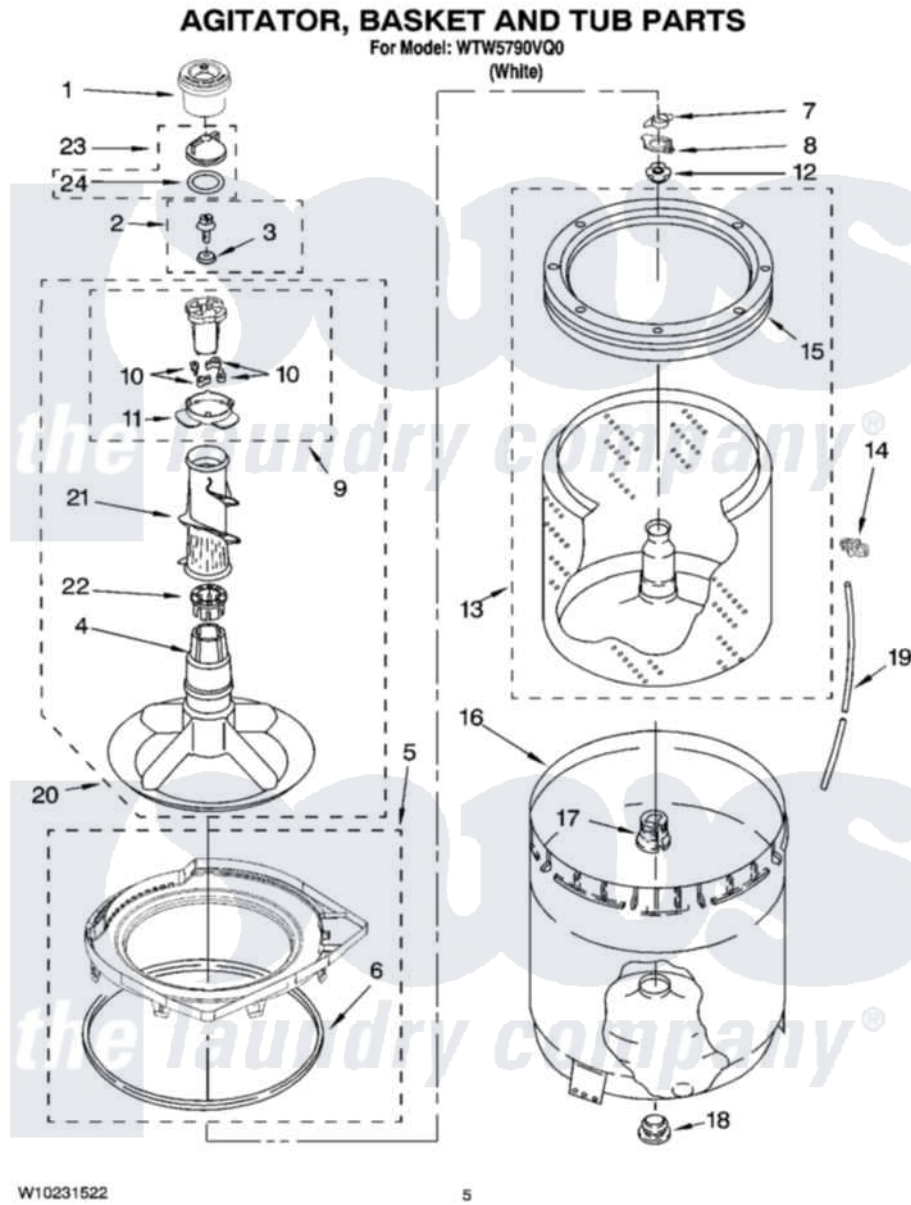

Whirlpool WTW5790VQ0 03 - AGITATOR, BASKET AND TUB PARTS

W10231522

5

Whirlpool [Residential Whirlpool WTW5790VQ0 Washer Parts](#) Parts Diagram 03 - AGITATOR, BASKET AND TUB PARTS

[Click on the part number to view part](#)

Item	Original Part Number	Replaced By	Status	Part Description
1	8575076	8575076A		Dispenser
2	358237			Screw And Washer
3	3949550			Washer
4	3347288			Agitator
5	W10168523			Tub Ring And Gasket
6	3359585	3976308		Gasket, Tub Ring
7	3354845			Clip, Agitator
8	8543666			Washer, Agitator
9	3363663	285811		Cam-Agitator
10	3366877	80040		Dog-Agitator
11	3363661			Bearing, Driven Cam
12	21366			Nut, Spanner
13	8526016	W10389328		Clothes Container, Assembly
14	2219077			Clip, Pressure Switch Hose
15	387240			Ring, Balance
16	63849			Strain Relief, Power Cord

17	389140		Tub Block, Basket Drive
18	383727		Gasket, Centerpodt
19	3347780	353244	Hose, Pressure Switch
20	3946501		Agitator, Assembly
21	3363003		Mover, Clothes
22	3350389	285587	Washer
23	3354733	W10074580	Cap, Barrier
24	W10072840		Fabric Softener