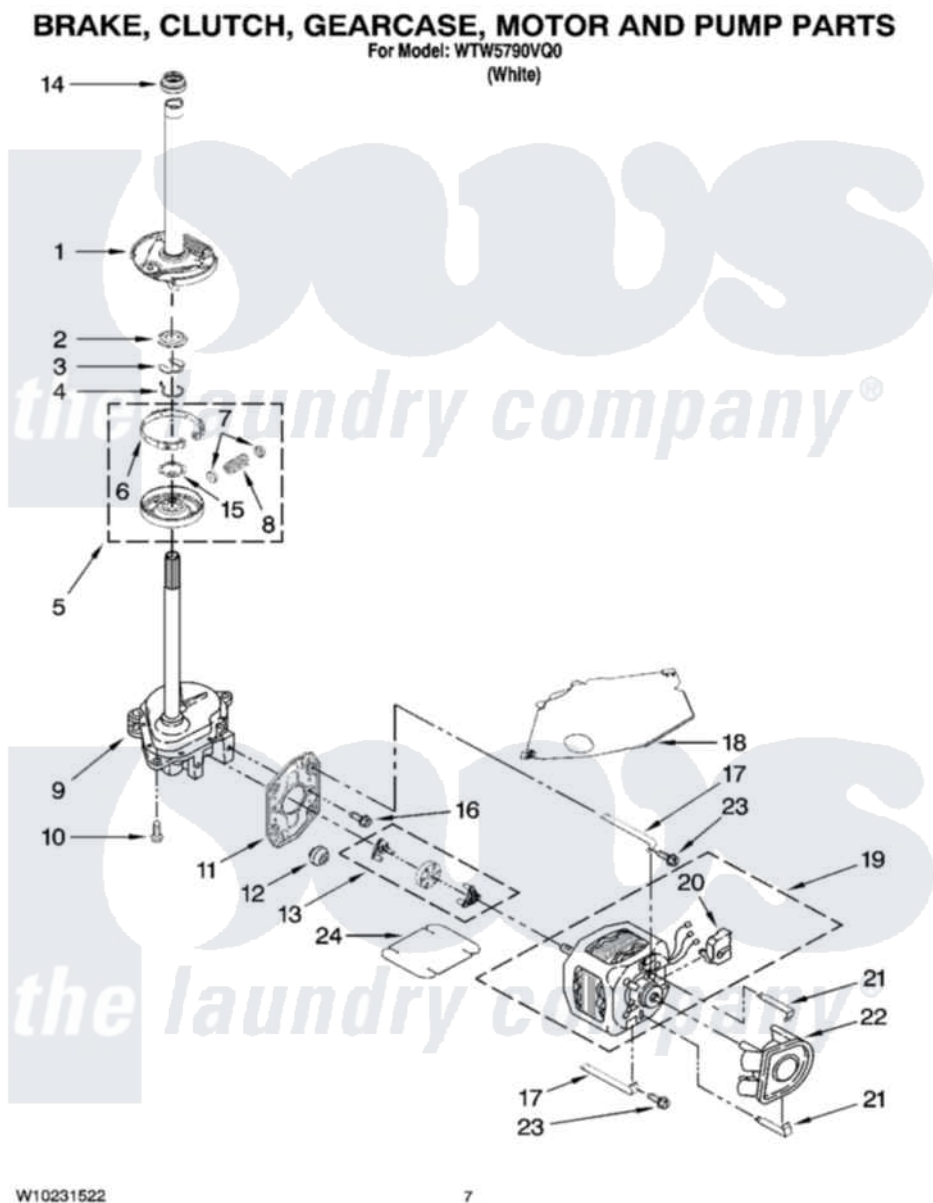

# Whirlpool WTW5790VQ0 04 - BRAKE, CLUTCH, GEARCASE, MOTOR AND PUMP PARTS

W10231522

7

Whirlpool [Residential Whirlpool WTW5790VQ0 Washer Parts](#) Parts Diagram 04 - BRAKE, CLUTCH, GEARCASE, MOTOR AND PUMP PARTS  
Click on the part number to view part

| Item | Original Part Number    | Replaced By               | Status | Part Description               |
|------|-------------------------|---------------------------|--------|--------------------------------|
| 1    | 388952                  | <a href="#">285792</a>    |        | Basketdrive                    |
| 2    | <a href="#">63292</a>   |                           |        | Washer, Spin Tube Thrust       |
| 3    | 62697                   | <a href="#">W10080230</a> |        | Ring, Spin Tube Support        |
| 4    | 63283                   | <a href="#">285353</a>    |        | Ring                           |
| 5    | 3951311                 | <a href="#">285785</a>    |        | Clutch                         |
| 6    | 3951308                 | <a href="#">285790</a>    |        | Lining                         |
| 7    | <a href="#">62646</a>   |                           |        | Cap, Clutch Spring             |
| 8    | <a href="#">3946792</a> |                           |        | Spring And Damper Assembly     |
| 9    | 3360630                 | <a href="#">3360629</a>   |        | Gearcase                       |
| 10   | 3357334                 | <a href="#">3400516</a>   |        | Screw Anti-Rattle              |
| 11   | <a href="#">62611</a>   |                           |        | Plate, Motor Mount To Gearcase |
| 12   | <a href="#">62691</a>   |                           |        | Grommet, Motor                 |
| 13   | 3364003                 | <a href="#">285753A</a>   |        | Coupling                       |
| 14   | <a href="#">8577374</a> |                           |        | Seal, Centerpost               |