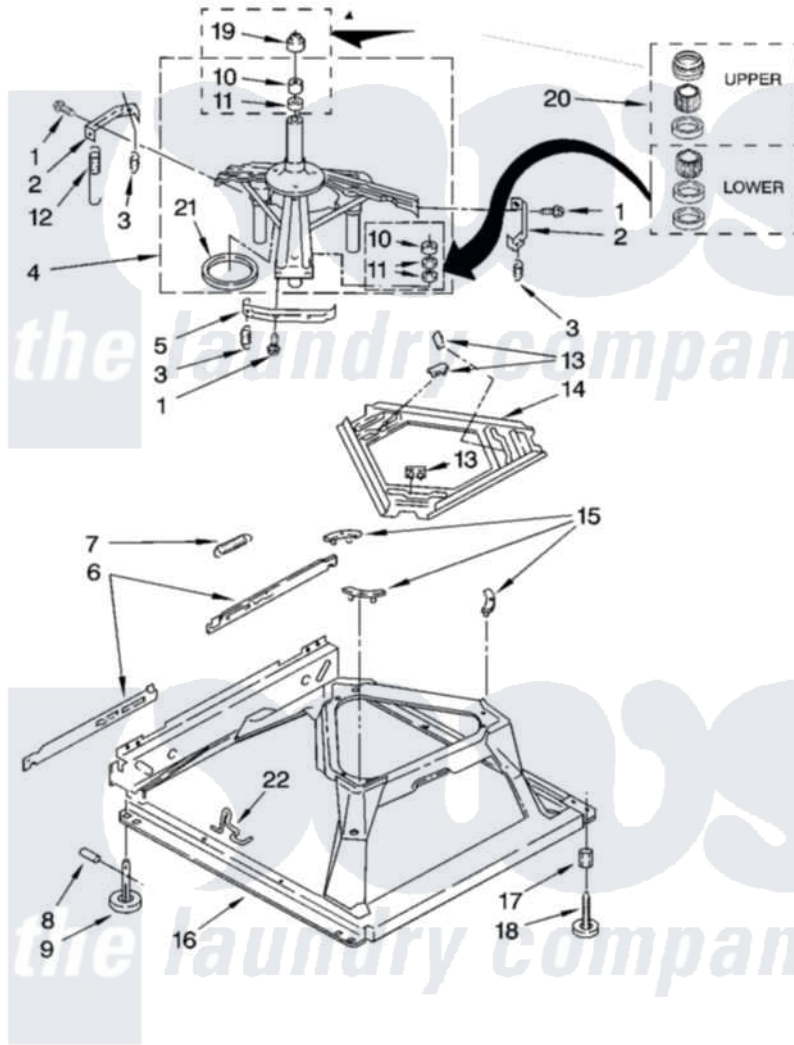

Whirlpool WTW5790VQ0 05 - MACHINE BASE PARTS

MACHINE BASE PARTS

For Model: WTW5790VQ0
(White)

8

W10231522

Whirlpool [Residential Whirlpool WTW5790VQ0 Washer Parts](#) Parts Diagram 05 - MACHINE BASE PARTS
Click on the part number to view part

Item	Original Part Number	Replaced By	Status	Part Description
1	3400076			Screw, Bracket Mounting
2	64067			Bracket, Spring Outer
3	63907			Spring, Suspension
4	8575214	280184		Support
5	64065			Bracket, Spring Outer
6	63466			Link, Leveling Mechanism
7	62597	8316845		Spring
8	62837			Pin, Knurled
9	62596	285244		Feet-Leveling
10	8546455			Bearing, Centerpost
11	357409	359449		Seal, Agitator Shaft
12	388492	W10250667		Spring, Counterweight
13	62568	285219		Pad
14	3946509			Plate, Suspension
15	3363660	285744		Pad
16	3946512	285771		Base

17	3359452	Nut, Lock
18	W10001130	Foot, Leveling
19	8577376	Seal, Centerpost
20	285203	Centerpost Bearing Kit
21	63134	Ring, Sound Deadening
22	W10145155	Retainer, Suspension Spring