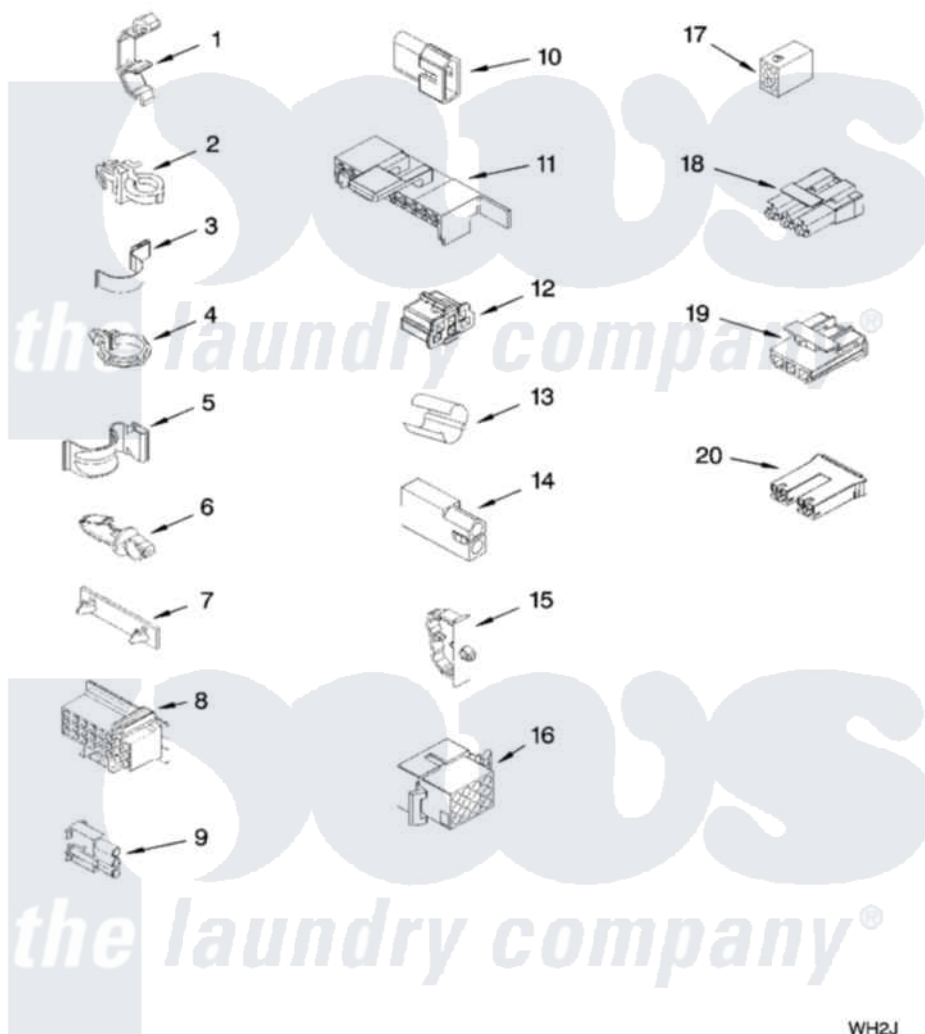

Whirlpool WTW5790VQ0 06 - WIRING HARNESS PARTS

WIRING HARNESS PARTS

For Model: WTW5790VQ0
(White)

W10231522

9

WH2J

Whirlpool [Residential Whirlpool WTW5790VQ0 Washer Parts](#) Parts Diagram 06 - WIRING HARNESS PARTS
Click on the part number to view part

Item	Original Part Number	Replaced By	Status	Part Description
1	3349557			Retainer, Harness
2	388498		Not Available	Clip, Harness
3	3347812	8528351		Clip
4	3352501	8559320		Restraint, Hose
5	90016			Clip, Pressure Switch Hose
6	3390496	8281256		Clip, Harness
7	389379			Retainer, Side To Feature Panel
8	3948614			Disconnect Block
"	352089			Timer, Block Disconnect
9	62889			Receptacle, Terminal
10	353424			Plug, Terminal
11	62505			Block, Disconnect
12	3347243			Block, Disconnect
13	63523			Harness, Protector
14	717252			Receptacle, Terminal
15	3352944			Clip, Harness

16	3390423		Not Available	Block, Disconnect (12-Way) (Timer) (Use Term. 94613)
17	3347730		Not Available	Receptacle, (6-Way) (Use Term. 94613)
18	3948617	2172937		Connector
19	3360056			Connector
20	3354925			Block, Connector
"	3354926			Block, Connector