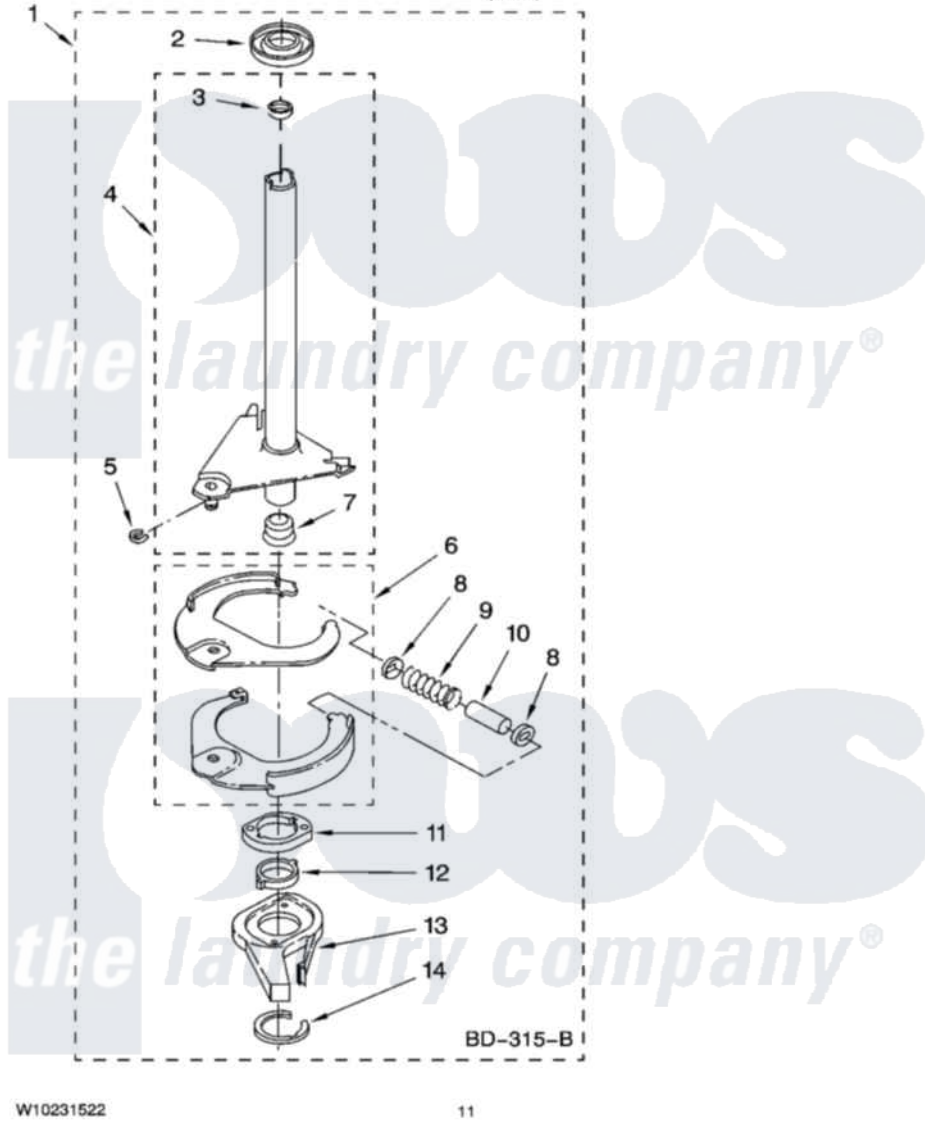

# Whirlpool WTW5790VQ0 07 - BRAKE AND DRIVE TUBE PARTS

## BRAKE AND DRIVE TUBE PARTS

For Model: WTW5790VQ0  
(White)

W10231522

11

Whirlpool Residential Whirlpool WTW5790VQ0 Washer Parts Parts Diagram 07 - BRAKE AND DRIVE TUBE PARTS  
Click on the part number to view part

Item	Original Part Number	Replaced By	Status	Part Description
1	388952	<a href="#">285792</a>		Basketdrive
2	<a href="#">62658</a>			Ring, Thrust
3	<a href="#">356427</a>			Seal, Spin Pinion
4	64027	<a href="#">64208</a>		Tube-Spin
5	64035	<a href="#">W10083190</a>		Ring, Retaining
6	64232	<a href="#">285438</a>		Shoe-Brake
7	62703	<a href="#">8546462</a>		"T" Bearing, Spin Tube
8	3353956	<a href="#">285658</a>		Sleeve
9	387806		Not Available	Spring, Brake
10	3355360	<a href="#">285658</a>		Sleeve
11	661516	<a href="#">8546461</a>		Cam, Brake Release
12	<a href="#">63022</a>			Sleeve, Cam
13	64194	<a href="#">285790</a>		Lining
14	90368	<a href="#">W10083200</a>		Ring, Retaining
	BLANK		Not Available	Following Parts Not Illustrated
"	<a href="#">285208</a>			Lubricant