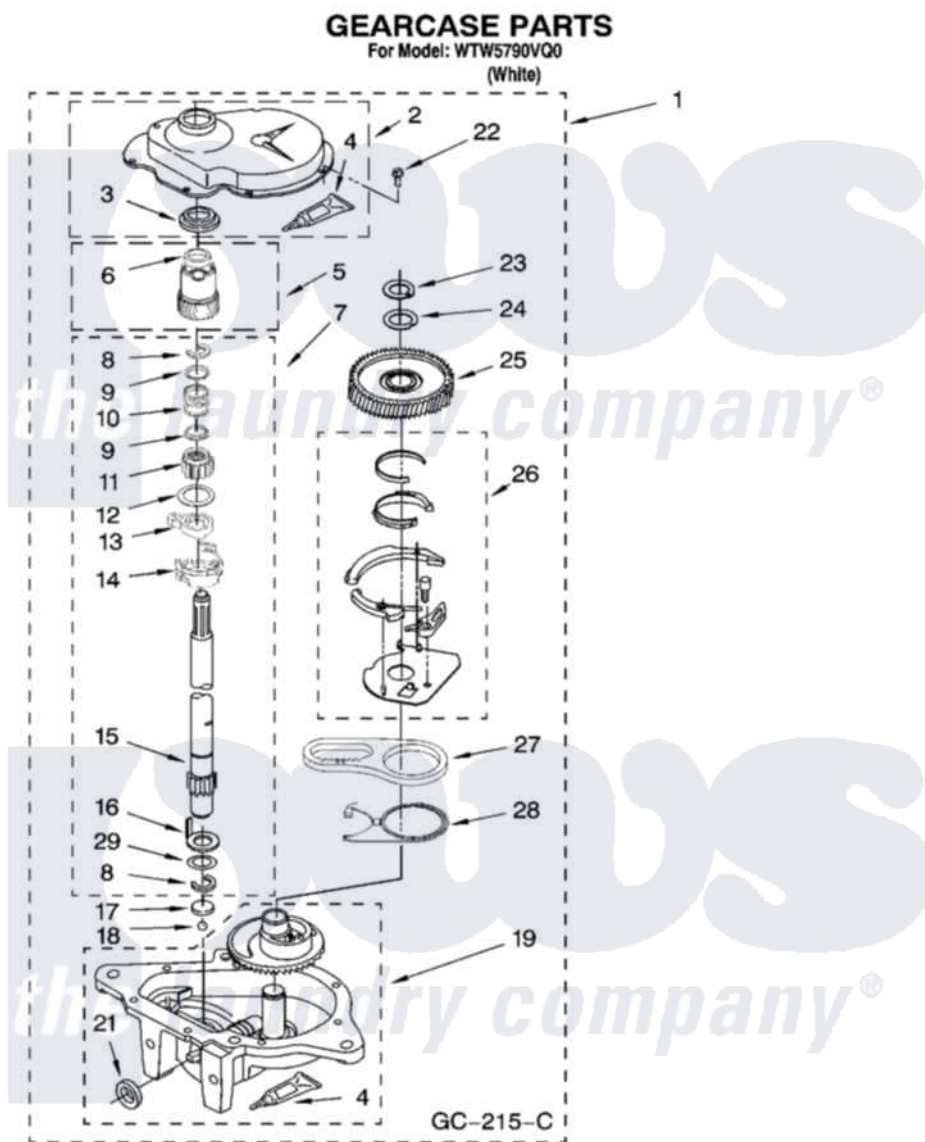

**Whirlpool WTW5790VQ0 08 - GEARCASE PARTS, OPTIONAL PARTS
(NOT INCLUDED)**

12

W10231522

Whirlpool [Residential Whirlpool WTW5790VQ0 Washer Parts](#) Parts Diagram 08 - GEARCASE PARTS, OPTIONAL PARTS (NOT INCLUDED)

[Click on the part number to view part](#)

Item	Original Part Number	Replaced By	Status	Part Description
1	3360630	3360629		Gearcase
2	285202			Cover, Gearcase
3	3349985			Seal, Gearcase Cover
4	285195			Sealer Sealer, Gasket
5	63320	285362		Gear and Pinion
6	356427			Seal, Spin Pinion
7	389387			Shaft, Agitator
8	90369		Not Available	Ring, Retaining (2)
9	62677			Retainer, Spring
10	62676			Spring, Agitator
11	63273	285509		Shaft, Agitator
12	62619			Washer, Agitator Gear
13	62580	285206		Cam-Agitator
14	62581	285206		Cam-Agitator
15	285509			Shaft, Agitator