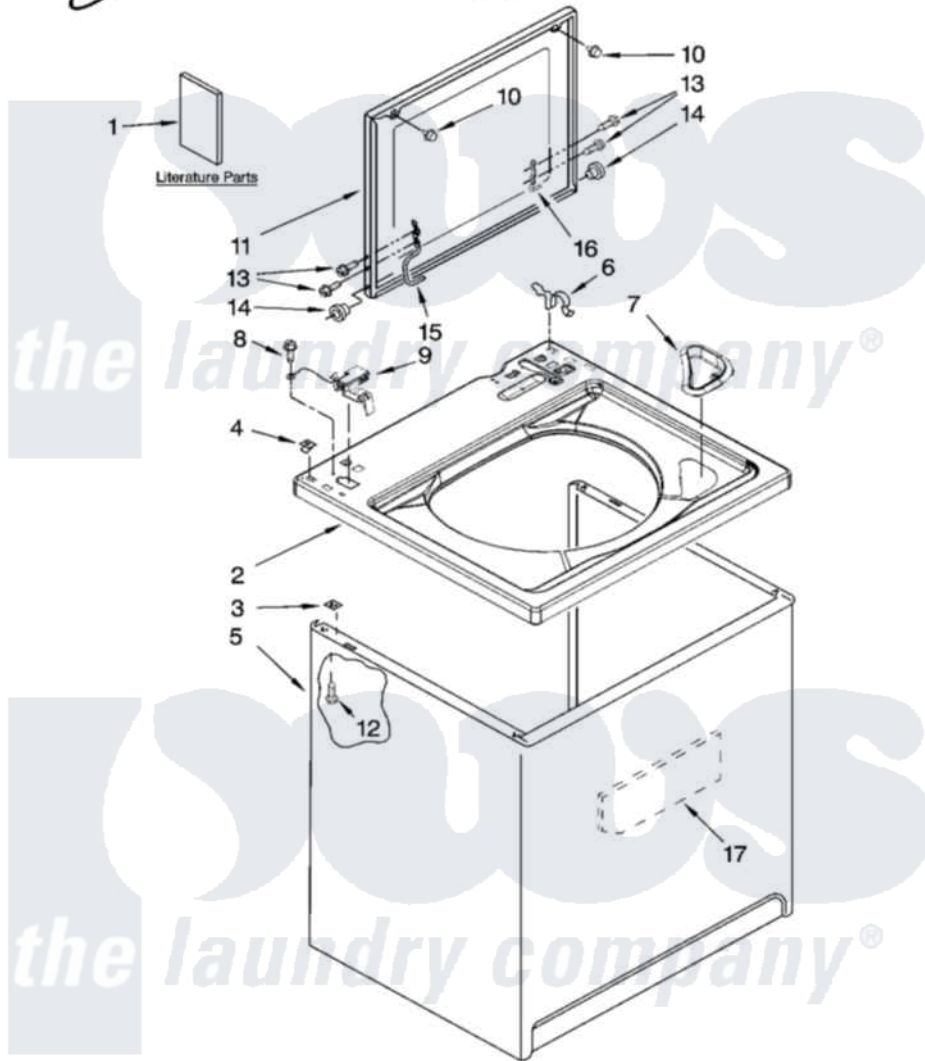

# Whirlpool WTW5790VQ1 01 - TOP AND CABINET PARTS

## TOP AND CABINET PARTS

For Model: WTW5790VQ1  
(White)

AUTOMATIC  
WASHER

11-08 Litho in U.S.A. (drd)(bay)

1

Part No. W10240823 Rev. A

[Whirlpool Residential Whirlpool WTW5790VQ1 Washer Parts](#) Parts Diagram 01 - TOP AND CABINET PARTS

4	<a href="#">357213</a>		Nut, Push-In
5	<a href="#">63424</a>		Cabinet
6	<a href="#">62780</a>		Clip, Top And Cabinet And Rear Panel
7	<a href="#">W10192089</a>		Dispenser, Bleach
8	<a href="#">3351614</a>		Screw, Gearcase Cover Mounting
9	<a href="#">8318084</a>		Switch, Lid
10	<a href="#">9724509</a>		Bumper, Lid
11	W10171313	<a href="#">W10193861</a>	Lid
12	<a href="#">3390631</a>		Screw, 10-16 X 3/8
13	<a href="#">W10119828</a>		Screw, Lid Hinge Mounting
14	<a href="#">8319539</a>		Bearing, Lid Hinge
15	8559336	<a href="#">W10225136</a>	Hinge 7 Pad Assembly
16	<a href="#">91770</a>		Hinge, Lid
17	<a href="#">W10177046</a>		Cabinet - Damper, Sound