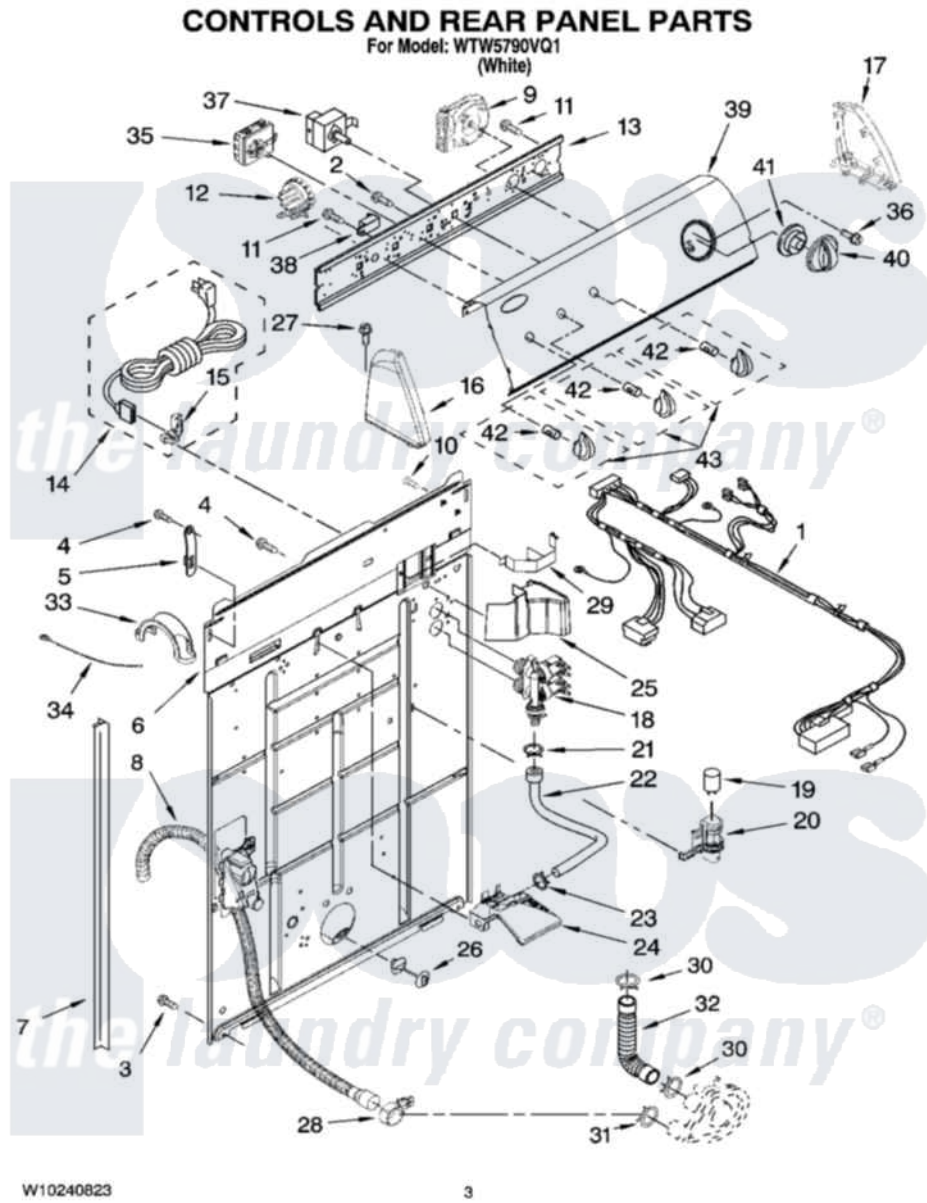

Whirlpool WTW5790VQ1 02 - CONTROLS AND REAR PANEL PARTS

Whirlpool Residential Whirlpool WTW5790VQ1 Washer Parts Parts Diagram 02 - CONTROLS AND REAR PANEL PARTS

[Click on the part number to view part](#)

Item	Original Part Number	Replaced By	Status	Part Description
1	W10194458			Wiring Harness
2	3400073			Screw, Ground
3	62863	3390631		Screw, 10-16 X 3/8
4	9740848			Screw, Mixing Valve Mounting
5	8568314			Strap, Console
6	W10194449			Panel, Rear
7	62747			Pad, Rear Panel
8	W10189267			Drain Hose Assembly
9	8577356			Timer, Control
10	3351614			Screw, Gearcase Cover Mounting
11	90767			Screw, 8A X 3/8 HeX Washer Head Tapping
12	8577844	W10339251		Switch-WL
13	8544893			Bracket, Control
14	8578842	285800		Cord-Power

15	3952821	285777	Relief-Str
16	8271365	279962	Endcap
17	8271359	279962	Endcap
18	3979347	3979346	Valve, Water Inlet And Thermistor Assembly
19	8572717		Capacitor, Motor Start
20	8318046		Clip, Capacitor
21	301958	596669	Clamp, Manifold
22	W10190501		Hose, Vacuum Break
23	370450	596669	Clamp, Manifold
24	W10190514		Break, Vacuum
25	W10223717	8314879	Shield, Inlet Valve
26	8519200		Support, Rear Panel
27	388326		Screw, 8-18 X 1.25
28	8541668		Clamp, Hose
29	8055003		Clip, Harness And Pressure Switch
30	3363366	616099	Clamp
31	8317496	285655	Clamp, Hose
32	3951449	285871	Hose
33	8577378		U-Bend, Drain Hose
34	3347868	W10339879	Tie, Cable
35	W10184148		Switch, Water Temperature
36	3400818		Screw, Timer Mounting
37	3950356		Switch, Rotary
38	694419		Mini-Buzzer
39	W10196938		Panel, Console
40	8566022		Knob, Timer
41	8566018		Dial,
42	8536939		Clip, Knob
43	8565944		Knob, Control