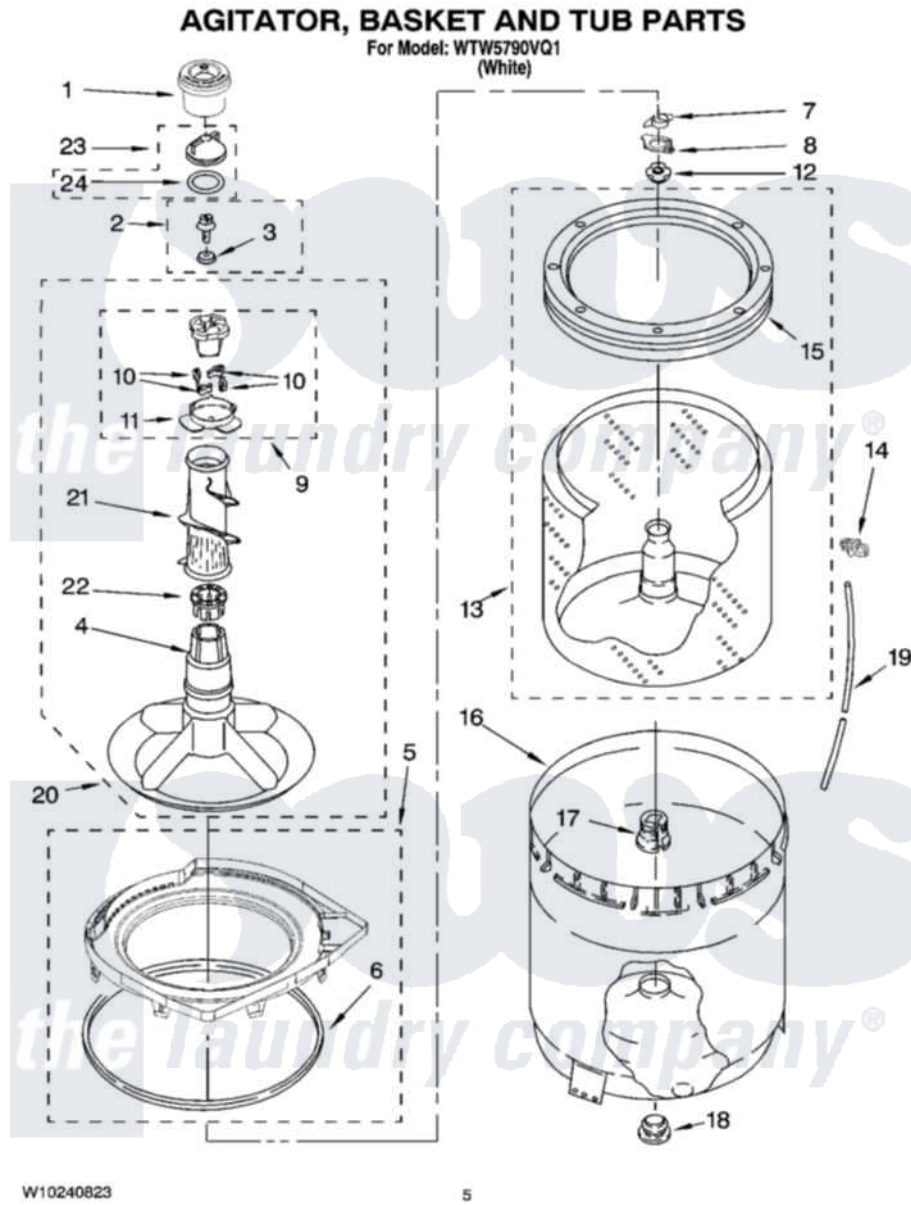

Whirlpool WTW5790VQ1 03 - AGITATOR, BASKET AND TUB PARTS

Whirlpool [Residential Whirlpool WTW5790VQ1 Washer Parts](#) Parts Diagram 03 - AGITATOR, BASKET AND TUB PARTS

[Click on the part number to view part](#)

Item	Original Part Number	Replaced By	Status	Part Description
1	8575076	8575076A		Dispenser
2	358237			Screw And Washer
3	3949550			Washer
4	3951632			Agitator
5	W10168523			Tub Ring And Gasket
6	3359585	3976308		Gasket, Tub Ring
7	3354845			Clip, Agitator
8	8543666			Washer, Agitator
9	3951682	285809		Cam-Agitator
10	3366877	80040		Dog-Agitator
11	3952374			Bearing, Driven Cam
12	21366			Nut, Spanner
13	8526016	W10389328		Clothes Container, Assembly
14	2219077			Clip, Pressure Switch Hose
15	387240			Ring, Balance
16	63849			Strain Relief, Power Cord

17	389140		Tub Block, Basket Drive
18	383727		Gasket, Centerpodt
19	3347780	353244	Hose, Pressure Switch
20	3951744		Agitator Assembly
21	3363003		Mover, Clothes
22	3951608		Spacer, Thrust
23	3354733	W10074580	Cap, Barrier
24	W10072840		Fabric Softener