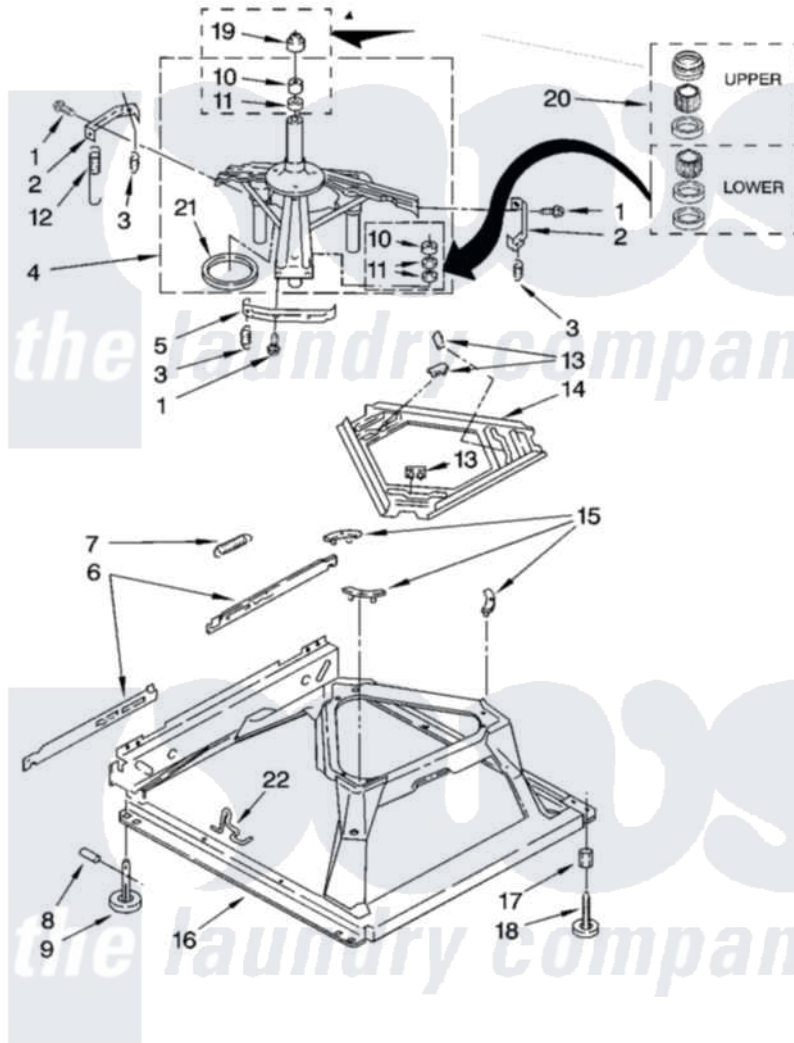

Whirlpool WTW5790VQ1 05 - MACHINE BASE PARTS

MACHINE BASE PARTS

For Model: WTW5790VQ1
(White)

8

W10240623

Whirlpool [Residential Whirlpool WTW5790VQ1 Washer Parts](#) Parts Diagram 05 - MACHINE BASE PARTS
Click on the part number to view part

Item	Original Part Number	Replaced By	Status	Part Description
1	3400076			Screw, Bracket Mounting
2	64067			Bracket, Spring Outer
3	63907			Spring, Suspension
4	8575214	280184		Support
5	64065			Bracket, Spring Outer
6	63466			Link, Leveling Mechanism
7	62597	8316845		Spring
8	62837			Pin, Knurled
9	62596	285244		Feet-Leveling
10	8546455			Bearing, Centerpost
11	357409	359449		Seal, Agitator Shaft
12	388492	W10250667		Spring, Counterweight
13	62568	285219		Pad
14	3946509			Plate, Suspension
15	3363660	285744		Pad
16	3946512	285771		Base

17	3359452	Nut, Lock
18	W10001130	Foot, Leveling
19	8577376	Seal, Centerpost
20	285203	Centerpost Bearing Kit
21	63134	Ring, Sound Deadening
22	W10145155	Retainer, Suspension Spring