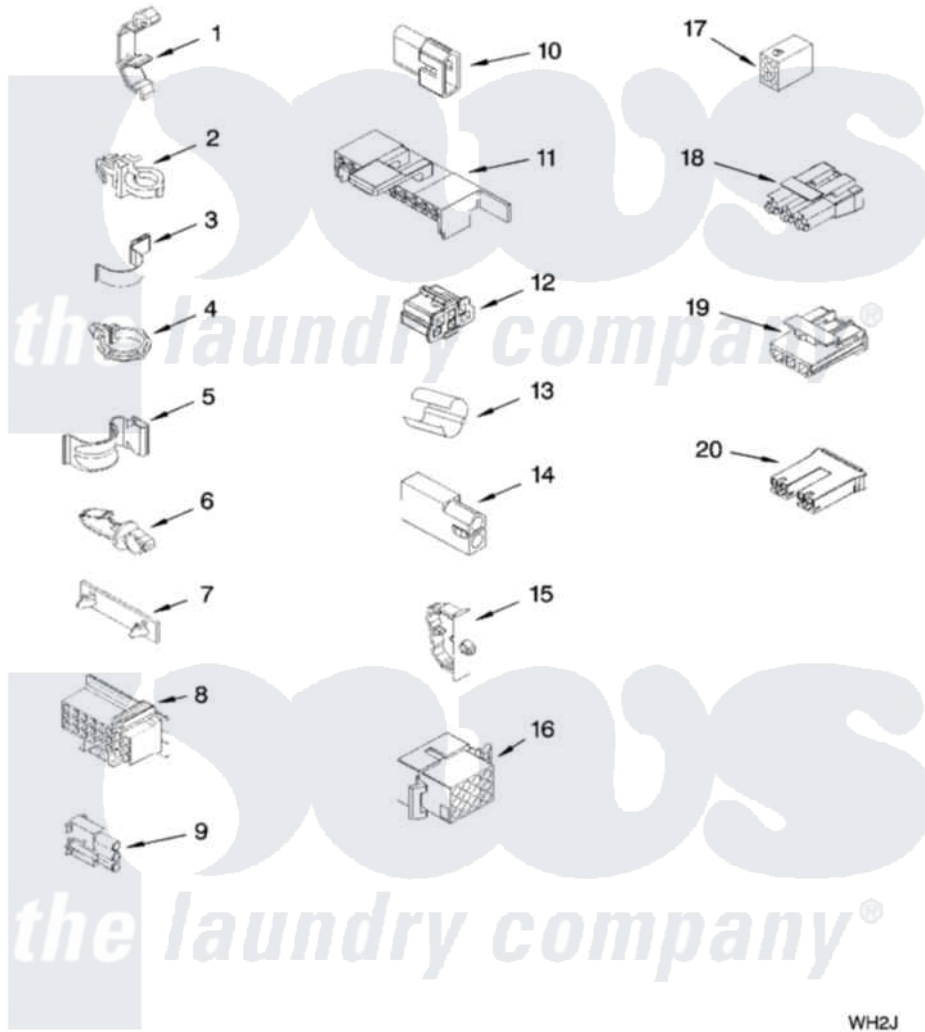

Whirlpool WTW5790VQ1 06 - WIRING HARNESS PARTS

WIRING HARNESS PARTS

For Model: WTW5790VQ1
(White)

W10240823

9

WH2J

Whirlpool [Residential Whirlpool WTW5790VQ1 Washer Parts](#) Parts Diagram 06 - WIRING HARNESS PARTS
Click on the part number to view part

Item	Original Part Number	Replaced By	Status	Part Description
1	3349557			Retainer, Harness
2	388498		Not Available	Clip, Harness
3	3347812	8528351		Clip
4	3352501	8559320		Restraint, Hose
5	90016			Clip, Pressure Switch Hose
6	3390496	8281256		Clip, Harness
7	389379			Retainer, Side To Feature Panel
8	3948614			Disconnect Block
"	352089			Timer, Block Disconnect
9	62889			Receptacle, Terminal
10	353424			Plug, Terminal
11	62505			Block, Disconnect
12	3347243			Block, Disconnect
13	63523			Harness, Protector
14	717252			Receptacle, Terminal
15	3352944			Clip, Harness

16	3390423		Not Available	Block, Disconnect (12-Way) (Timer) (Use Term. 94613)
17	3347730		Not Available	Receptacle, (6-Way) (Use Term. 94613)
18	3948617	2172937		Connector
19	3360056			Connector
20	3354925			Block, Connector
"	3354926			Block, Connector