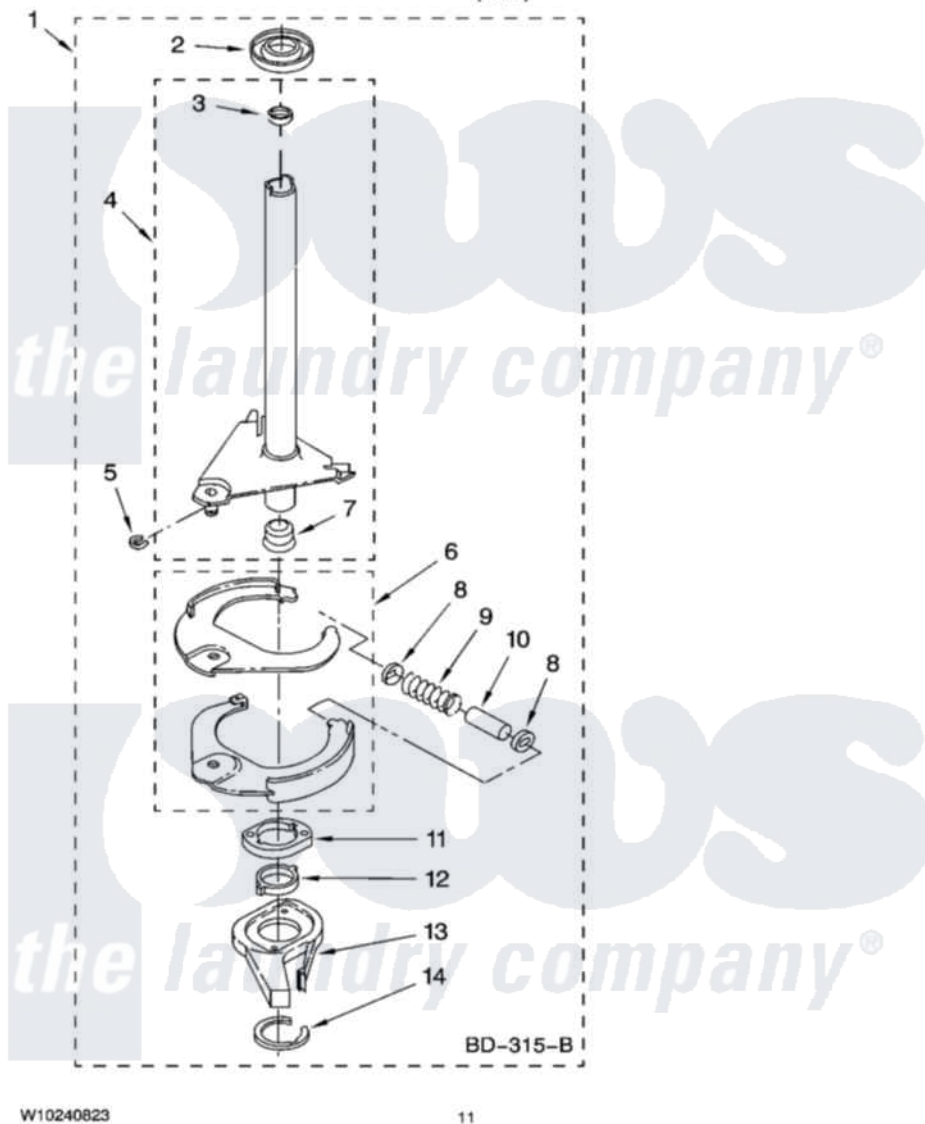

# Whirlpool WTW5790VQ1 07 - BRAKE AND DRIVE TUBE PARTS

## BRAKE AND DRIVE TUBE PARTS

For Model: WTW5790VQ1  
(White)

W10240823

11

Whirlpool Residential Whirlpool WTW5790VQ1 Washer Parts Parts Diagram 07 - BRAKE AND DRIVE TUBE PARTS  
Click on the part number to view part

Item	Original Part Number	Replaced By	Status	Part Description
1	388952	<a href="#">285792</a>		Basketdrive
2	<a href="#">62658</a>			Ring, Thrust
3	<a href="#">356427</a>			Seal, Spin Pinion
4	64027	<a href="#">64208</a>		Tube-Spin
5	64035	<a href="#">W10083190</a>		Ring, Retaining
6	64232	<a href="#">285438</a>		Shoe-Brake
7	62703	<a href="#">8546462</a>		"T" Bearing, Spin Tube
8	3353956	<a href="#">285658</a>		Sleeve
9	387806		Not Available	Spring, Brake
10	3355360	<a href="#">285658</a>		Sleeve
11	661516	<a href="#">8546461</a>		Cam, Brake Release
12	<a href="#">63022</a>			Sleeve, Cam
13	64194	<a href="#">285790</a>		Lining
14	90368	<a href="#">W10083200</a>		Ring, Retaining
	BLANK		Not Available	Following Parts Not Illustrated
"	<a href="#">285208</a>			Lubricant