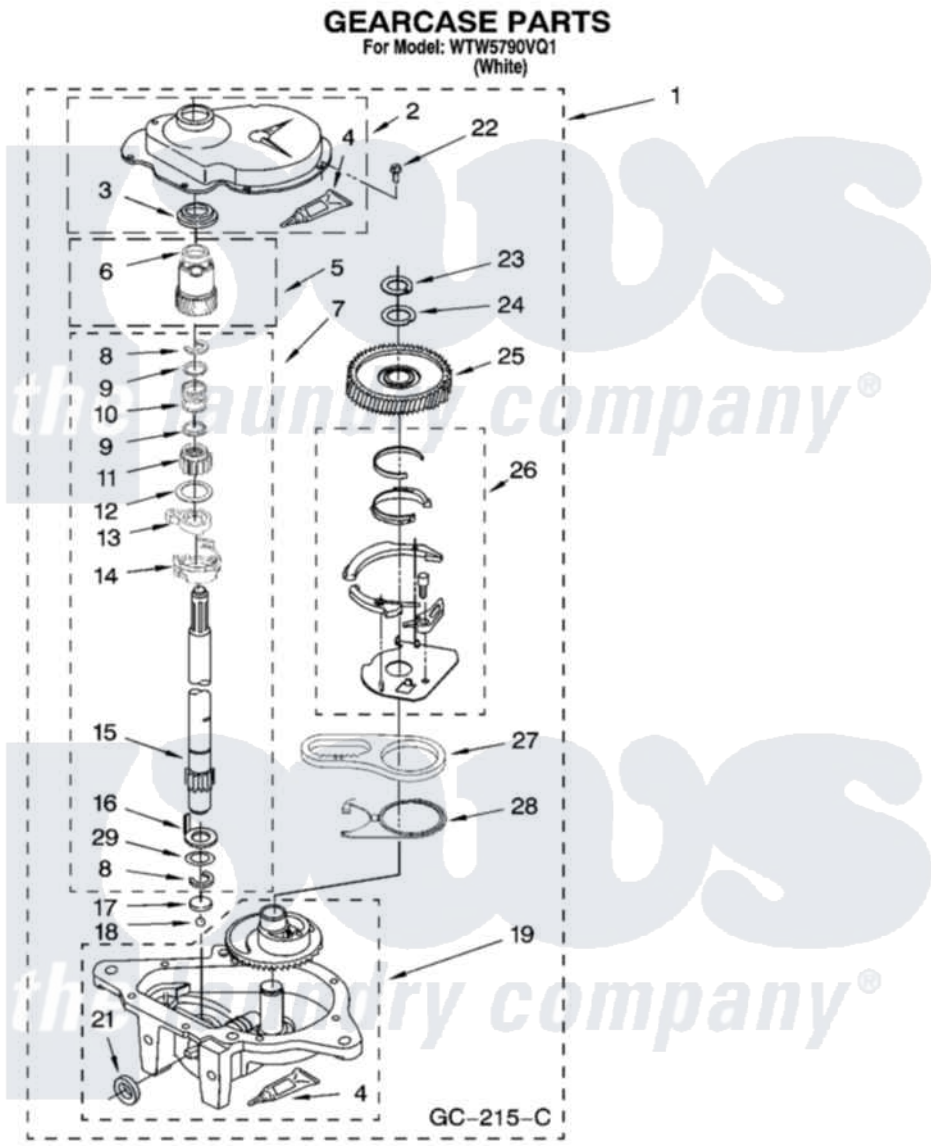

**Whirlpool WTW5790VQ1 08 - GEARCASE PARTS, OPTIONAL PARTS (NOT INCLUDED)**

12

W10240623

Whirlpool Residential Whirlpool WTW5790VQ1 Washer Parts Parts Diagram 08 - GEARCASE PARTS, OPTIONAL PARTS (NOT INCLUDED)

Click on the part number to view part

Item	Original Part Number	Replaced By	Status	Part Description
1	3360630	<a href="#">3360629</a>		Gearcase
2	<a href="#">285202</a>			Cover, Gearcase
3	<a href="#">3349985</a>			Seal, Gearcase Cover
4	<a href="#">285195</a>			Sealer Sealer, Gasket
5	63320	<a href="#">285362</a>		Gear and Pinion
6	<a href="#">356427</a>			Seal, Spin Pinion
7	<a href="#">389387</a>			Shaft, Agitator
8	90369		Not Available	Ring, Retaining (2)
9	<a href="#">62677</a>			Retainer, Spring
10	<a href="#">62676</a>			Spring, Agitator
11	63273	<a href="#">285509</a>		Shaft, Agitator
12	<a href="#">62619</a>			Washer, Agitator Gear
13	62580	<a href="#">285206</a>		Cam-Agitator
14	62581	<a href="#">285206</a>		Cam-Agitator
15	<a href="#">285509</a>			Shaft, Agitator