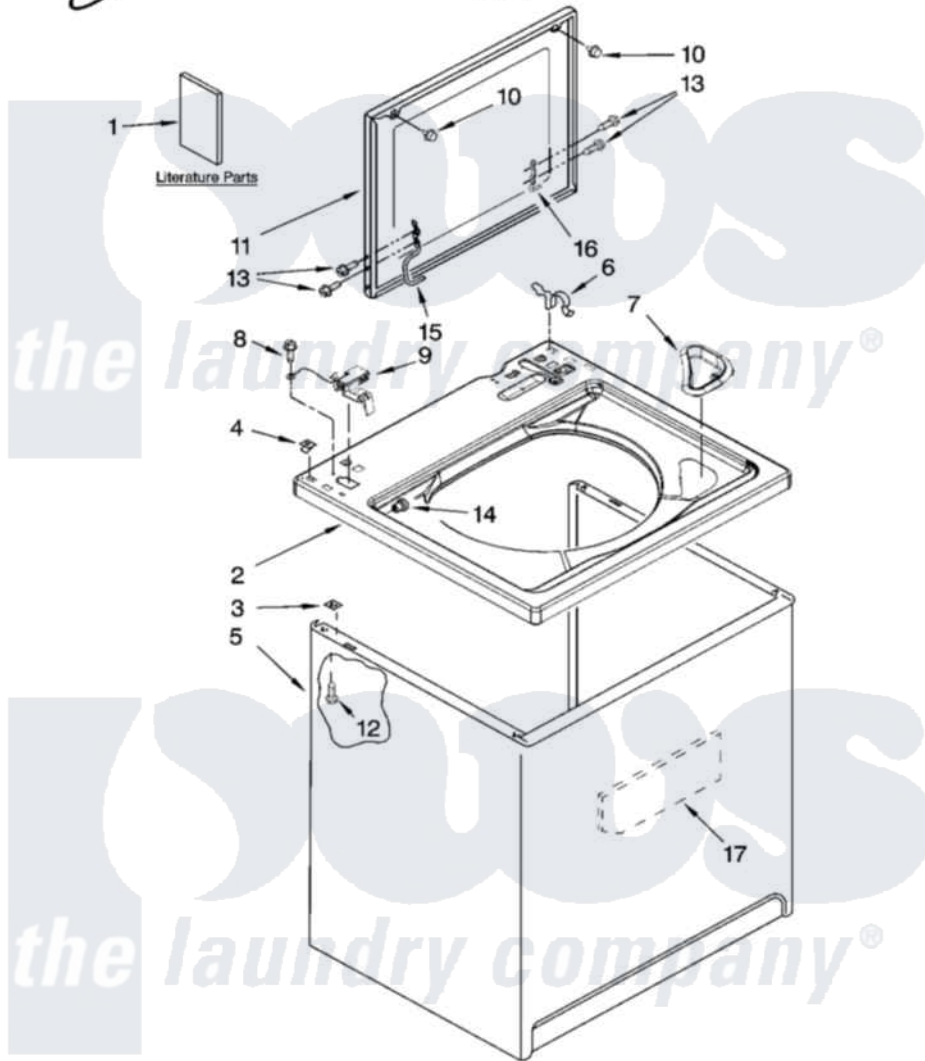

Whirlpool WTW5790VQ2 01 - TOP AND CABINET PARTS

TOP AND CABINET PARTS

For Model: WTW5790VQ2
(White)

AUTOMATIC
WASHER

2-09 Litho in U.S.A. (dtd)(bay)

1

Part No. W10254689 Rev. A

Whirlpool Residential Whirlpool WTW5790VQ2 Washer Parts Parts Diagram 01 - TOP AND CABINET PARTS
Click on the part number to view part

Item	Original Part Number	Replaced By	Status	Part Description
1	W10200331		Not Available	Installation Instructions (English/French)
"	W10200662		Not Available	Installation Instructions (Spanish)
"	W10200828		Not Available	Use & Care Guide (English/French)
"	W10200829		Not Available	Use & Care Guide (Spanish)
"	W10200856		Not Available	Instructions Feature Sheet (English/French)
"	W10200857		Not Available	Instructions Feature Sheet (Spanish)
"	W10062900		Not Available	Energy Guide
"	8577358		Not Available	Wiring Diagram
"	BLANK		Not Available	Following May Be Purchased DO-IT-YOURSELF REPAIR MANUALS
"	4313896			Do-It-Yourself Repair Manuals
2	W10194570			Top
3	62750			Spacer, Cabinet To Top (4)

4	357213		Nut, Push-In
5	63424		Cabinet
6	62780		Clip, Top And Cabinet And Rear Panel
7	W10192089		Dispenser, Bleach
8	3351614		Screw, Gearcase Cover Mounting
9	8318084		Switch, Lid
10	9724509		Bumper, Lid
11	W10171313	W10193861	Lid
12	3390631		Screw, 10-16 X 3/8
13	W10119828		Screw, Lid Hinge Mounting
14	8319539		Bearing, Lid Hinge
15	W10225136		Hinge 7 Pad Assembly
16	91770		Hinge, Lid
17	W10177046		Cabinet - Damper, Sound