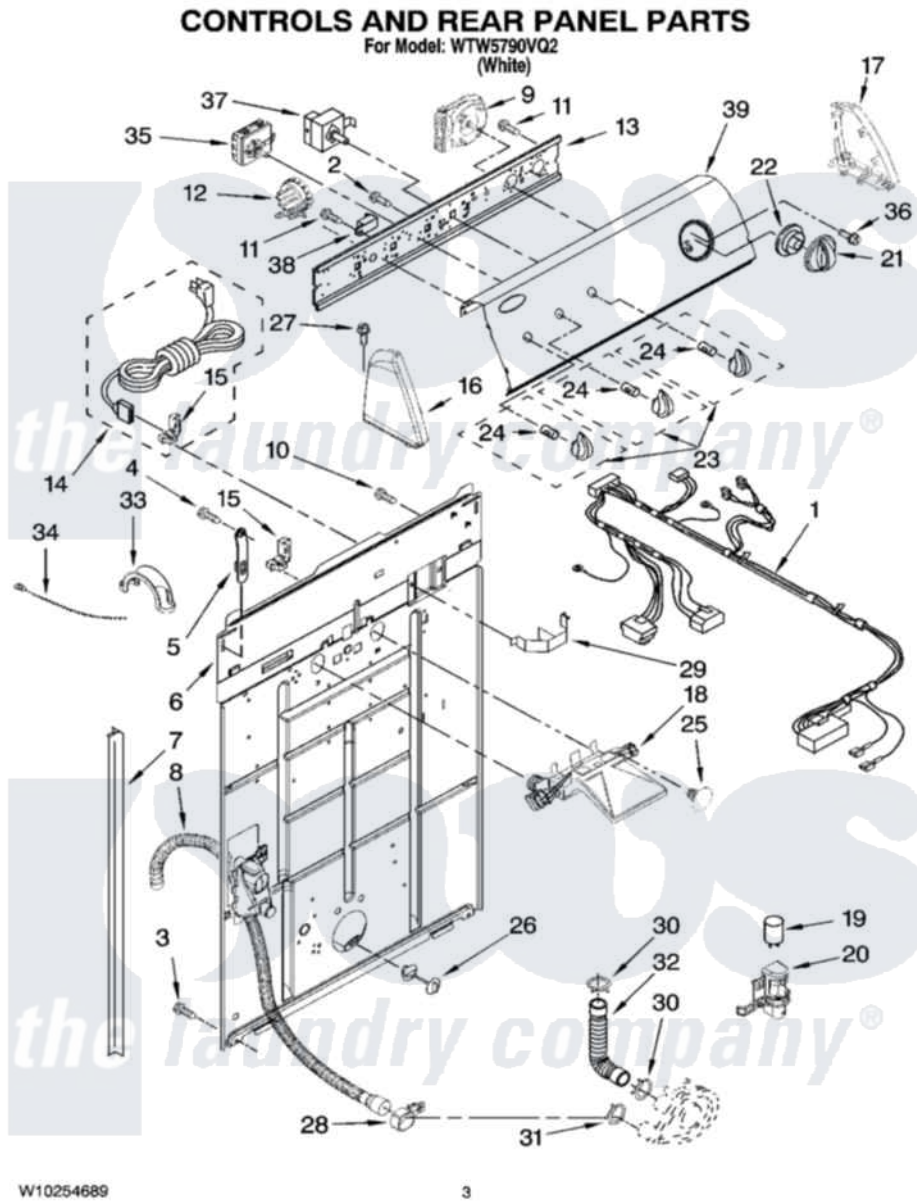

Whirlpool WTW5790VQ2 02 - CONTROLS AND REAR PANEL PARTS

Whirlpool Residential Whirlpool WTW5790VQ2 Washer Parts Parts Diagram 02 - CONTROLS AND REAR PANEL PARTS

[Click on the part number to view part](#)

Item	Original Part Number	Replaced By	Status	Part Description
1	W10219977			Wiring Harness
2	3400073			Screw, Ground
3	62863	3390631		Screw, 10-16 X 3/8
4	9740848			Screw, Mixing Valve Mounting
5	8568314			Strap, Console
6	W10194450			Panel, Rear
7	62747			Pad, Rear Panel
8	W10189267			Drain Hose Assembly
9	8577356			Timer, Control
10	3351614			Screw, Gearcase Cover Mounting
11	90767			Screw, 8A X 3/8 HeX Washer Head Tapping
12	8577844	W10339251		Switch-WL
13	8544893			Bracket, Control
14	8578842	285800		Cord-Power

15	3952821	285777	Relief-Str
16	8271365	279962	Endcap
17	8271359	279962	Endcap
18	W10144820		Valve, Water Inlet W/Thermistor And Vacuum Break
19	8572717		Capacitor, Motor Start
20	8318046		Clip, Capacitor
21	8566022		Knob, Timer
22	8566018		Dial,
23	8565944		Knob, Control
24	8536939		Clip, Knob
25	W10000080	8282566	Clip, Pine Tree
26	8519200		Support, Rear Panel
27	388326		Screw, 8-18 X 1.25
28	8541668		Clamp, Hose
29	8055003		Clip, Harness And Pressure Switch
30	3363366	616099	Clamp
31	8317496	285655	Clamp, Hose
32	3951449	285871	Hose
33	8577378		U-Bend, Drain Hose
34	3347868	W10339879	Tie, Cable
35	W10184148		Switch, Water Temperature
36	3400818		Screw, Timer Mounting
37	3950356		Switch, Rotary
38	694419		Mini-Buzzer
39	W10196938		Panel, Console