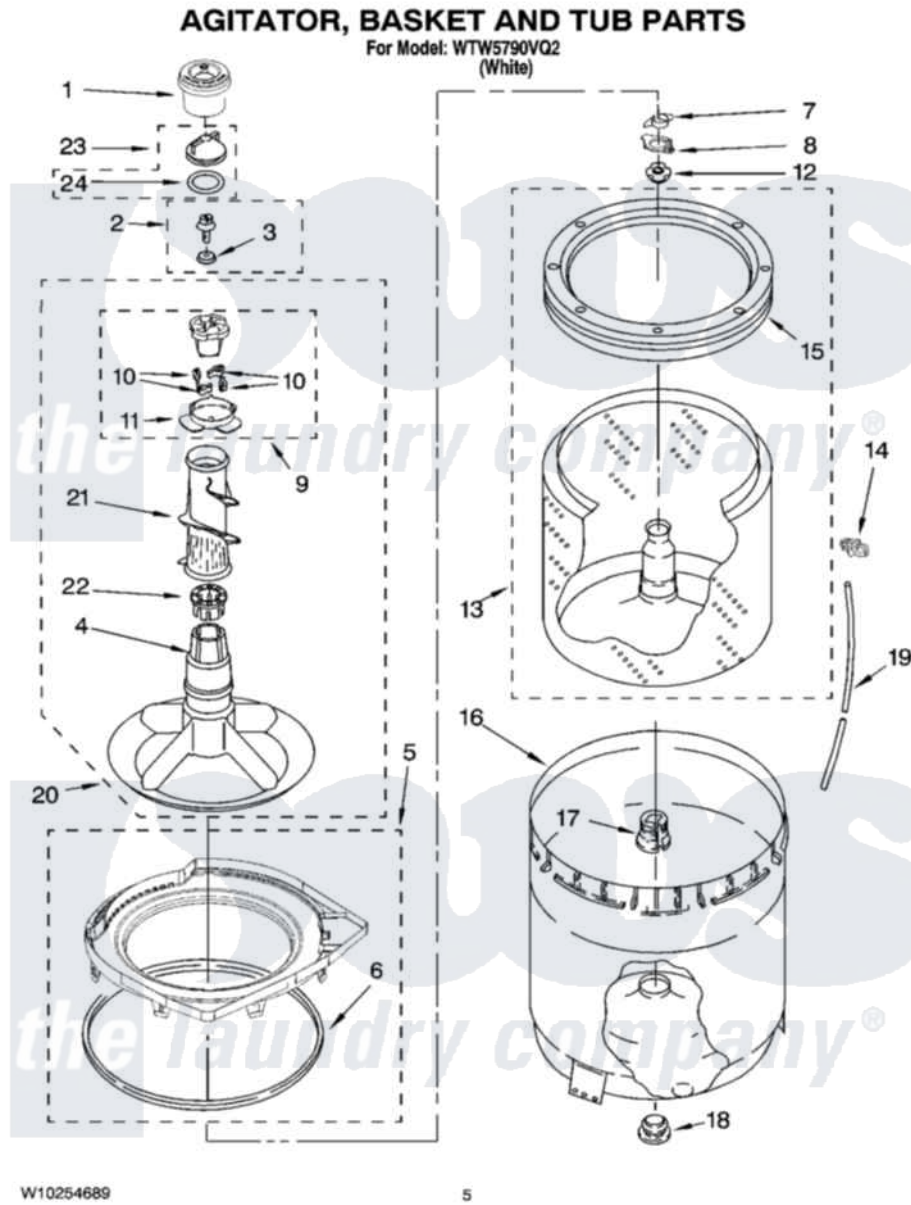

Whirlpool WTW5790VQ2 03 - AGITATOR, BASKET AND TUB PARTS

Whirlpool Residential Whirlpool WTW5790VQ2 Washer Parts Parts Diagram 03 - AGITATOR, BASKET AND TUB PARTS

[Click on the part number to view part](#)

Item	Original Part Number	Replaced By	Status	Part Description
1	8575076	8575076A		Dispenser
2	358237			Screw And Washer
3	3949550			Washer
4	3951632			Agitator
5	W10168523			Tub Ring And Gasket
6	3359585	3976308		Gasket, Tub Ring
7	3354845			Clip, Agitator
8	8543666			Washer, Agitator
9	3951682	285809		Cam-Agitator
10	3366877	80040		Dog-Agitator
11	3952374			Bearing, Driven Cam
12	21366			Nut, Spanner
13	8526016	W10389328		Clothes Container, Assembly
14	2219077			Clip, Pressure Switch Hose
15	387240			Ring, Balance
16	63849			Strain Relief, Power Cord

17	389140		Tub Block, Basket Drive
18	383727		Gasket, Centerpodt
19	3347780	353244	Hose, Pressure Switch
20	3951744		Agitator Assembly
21	3363003		Mover, Clothes
22	3951608		Spacer, Thrust
23	3354733	W10074580	Cap, Barrier
24	W10072840		Fabric Softener