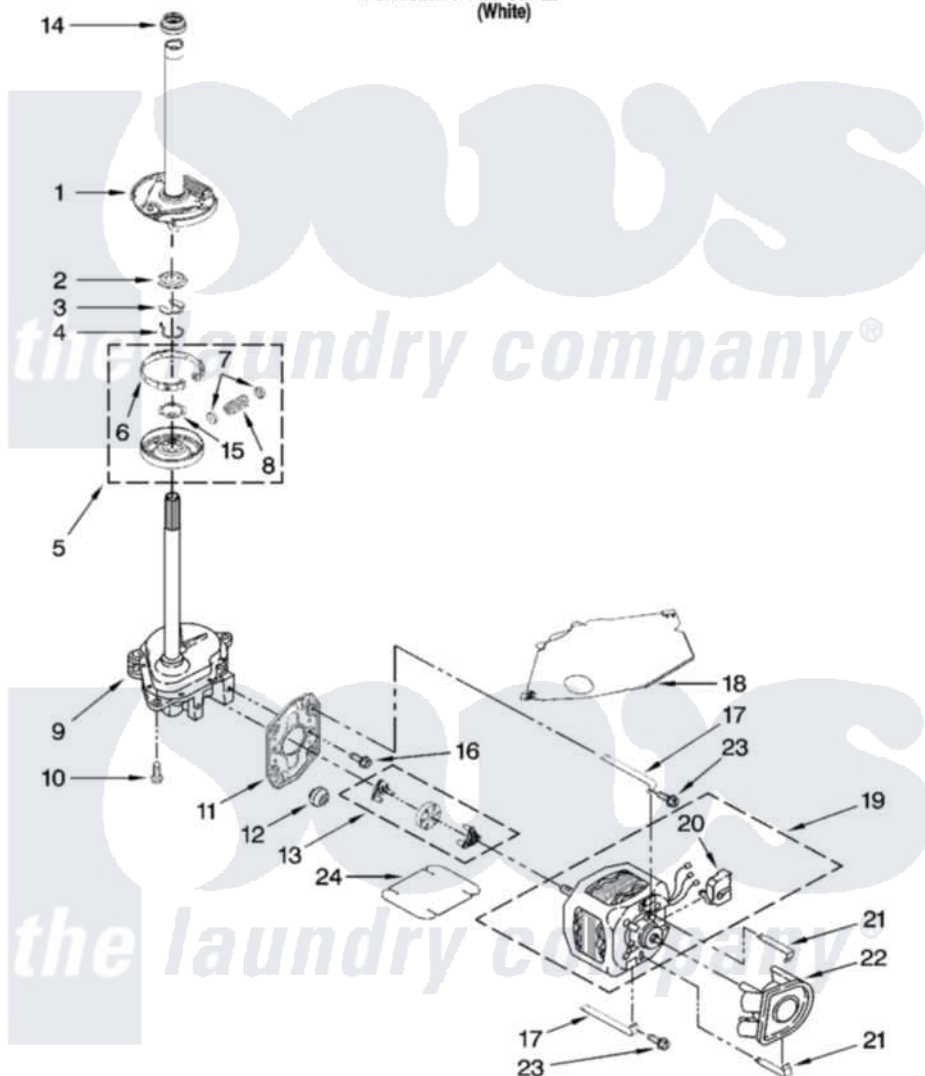

Whirlpool WTW5790VQ2 04 - BRAKE, CLUTCH, GEARCASE, MOTOR AND PUMP PARTS

BRAKE, CLUTCH, GEARCASE, MOTOR AND PUMP PARTS

For Model: WTW5790VQ2
(White)

W10254689

7

Whirlpool [Residential Whirlpool WTW5790VQ2 Washer Parts](#) Parts Diagram 04 - BRAKE, CLUTCH, GEARCASE, MOTOR AND PUMP PARTS
Click on the part number to view part

Item	Original Part Number	Replaced By	Status	Part Description
1	388952	285792		Basketdrive
2	63292			Washer, Spin Tube Thrust
3	62697	W10080230		Ring, Spin Tube Support
4	63283	285353		Ring
5	3951311	285785		Clutch
6	3951308	285790		Lining
7	62646			Cap, Clutch Spring
8	3946792			Spring And Damper Assembly
9	3360630	3360629		Gearcase
10	3357334	3400516		Screw Anti-Rattle
11	62611			Plate, Motor Mount To Gearcase
12	62691			Grommet, Motor
13	3364003	285753A		Coupling
14	8577374			Seal, Centerpost

15	3355454		Clip, Main Drive
16	3400516		Screw Anti-Rattle
17	W10086010		Retainer, Motor
18	3362089		Shield, Tub To Motor
19	8528157	661600	Motor, Main Drive
20	3952056		Switch, Main Drive Motor
21	8546127		Retainer, Pump
22	3363394		Pump
23	3387485	273556	Screw, 10-16 X 5/8
24	3946532		Shield, Motor