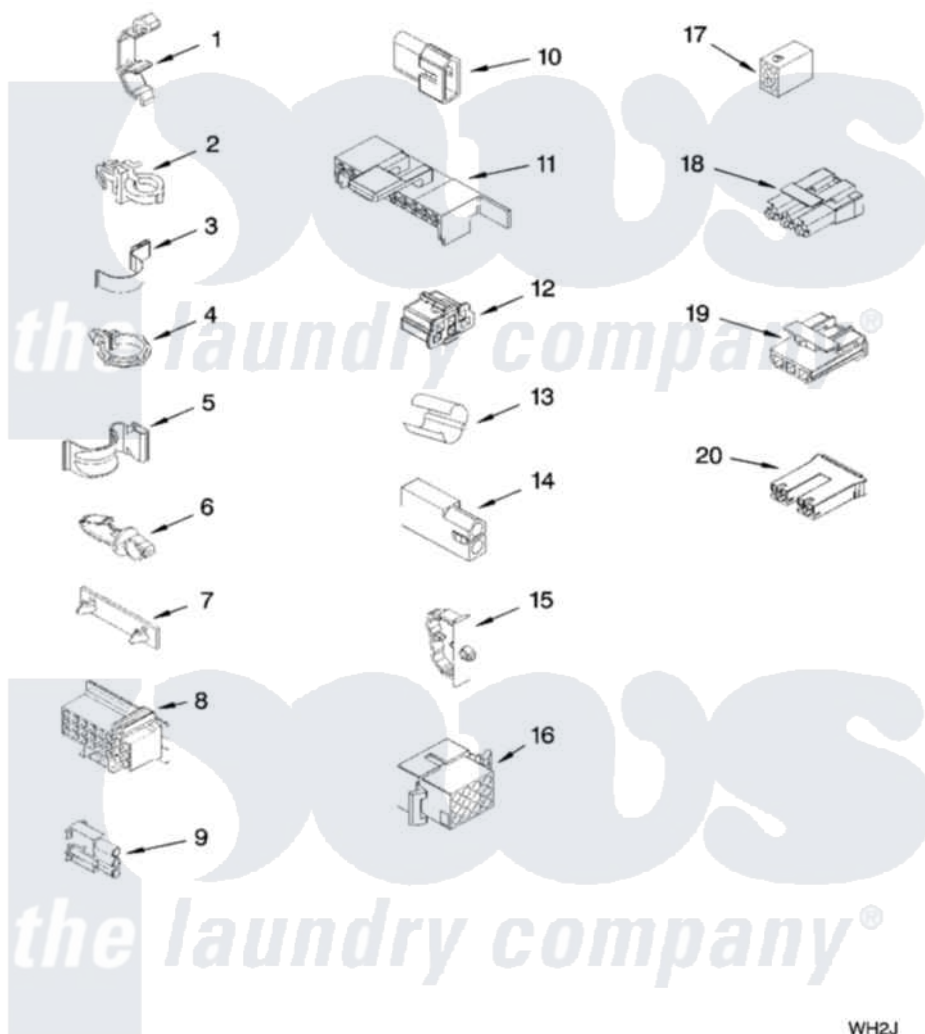

Whirlpool WTW5790VQ2 06 - WIRING HARNESS PARTS

WIRING HARNESS PARTS

For Model: WTW5790VQ2
(White)

W10254689

9

WH2J

Whirlpool [Residential Whirlpool WTW5790VQ2 Washer Parts](#) Parts Diagram 06 - WIRING HARNESS PARTS

[Click on the part number to view part](#)

Item	Original Part Number	Replaced By	Status	Part Description
1	3349557			Retainer, Harness
2	388498		Not Available	Clip, Harness
3	3347812	8528351		Clip
4	3352501	8559320		Restraint, Hose
5	90016			Clip, Pressure Switch Hose
6	3390496	8281256		Clip, Harness
7	389379			Retainer, Side To Feature Panel
8	3948614			Disconnect Block
"	352089			Timer, Block Disconnect
9	62889			Receptacle, Terminal
10	353424			Plug, Terminal
11	62505			Block, Disconnect
12	3347243			Block, Disconnect
13	63523			Harness, Protector
14	717252			Receptacle, Terminal
15	3352944			Clip, Harness

16	3390423		Not Available	Block, Disconnect (12-Way) (Timer) (Use Term. 94613)
17	3347730		Not Available	Receptacle, (6-Way) (Use Term. 94613)
18	3948617	2172937		Connector
19	3360056			Connector
20	3354925			Block, Connector
"	3354926			Block, Connector