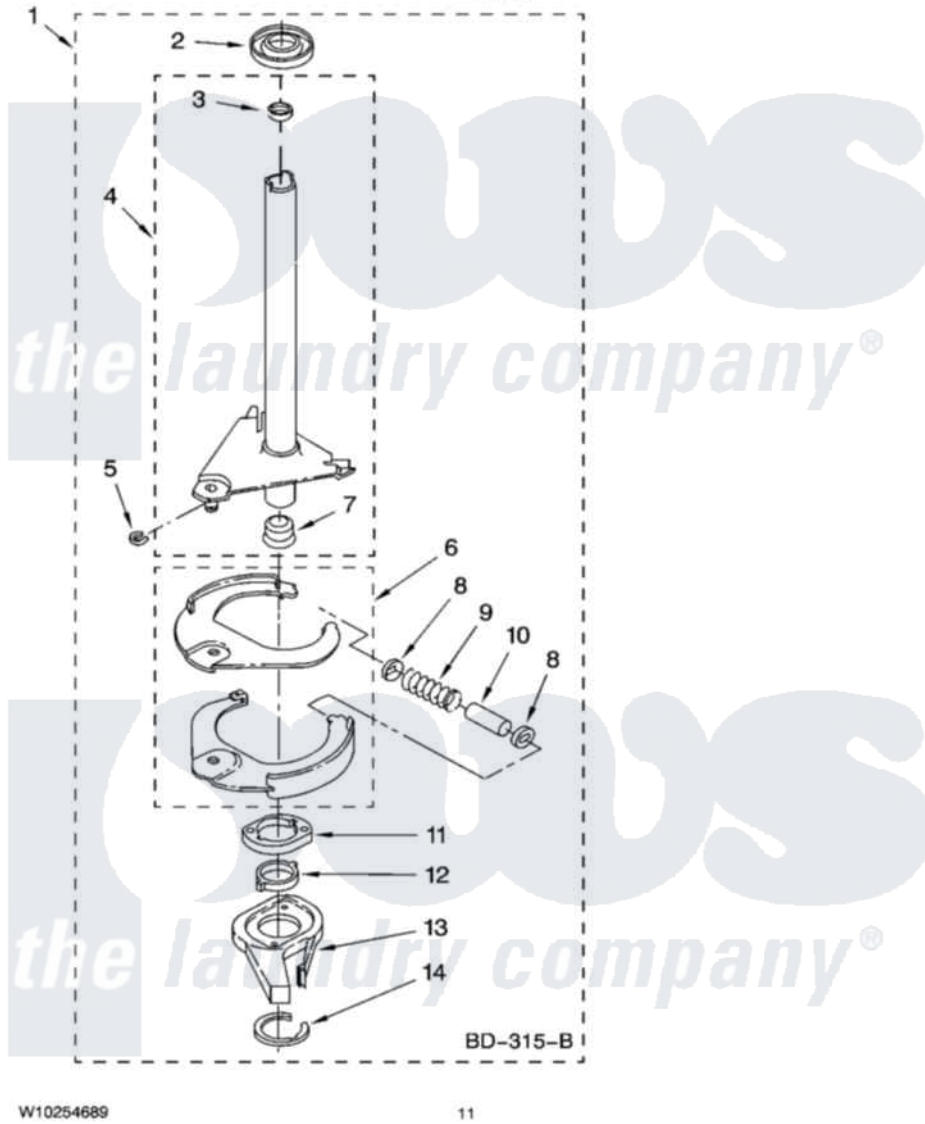

# Whirlpool WTW5790VQ2 07 - BRAKE AND DRIVE TUBE PARTS

## BRAKE AND DRIVE TUBE PARTS

For Model: WTW5790VQ2  
(White)

W10254689

11

Whirlpool Residential Whirlpool WTW5790VQ2 Washer Parts Parts Diagram 07 - BRAKE AND DRIVE TUBE PARTS  
Click on the part number to view part

Item	Original Part Number	Replaced By	Status	Part Description
1	388952	<a href="#">285792</a>		Basketdrive
2	<a href="#">62658</a>			Ring, Thrust
3	<a href="#">356427</a>			Seal, Spin Pinion
4	64027	<a href="#">64208</a>		Tube-Spin
5	64035	<a href="#">W10083190</a>		Ring, Retaining
6	64232	<a href="#">285438</a>		Shoe-Brake
7	62703	<a href="#">8546462</a>		"T" Bearing, Spin Tube
8	3353956	<a href="#">285658</a>		Sleeve
9	387806		Not Available	Spring, Brake
10	3355360	<a href="#">285658</a>		Sleeve
11	661516	<a href="#">8546461</a>		Cam, Brake Release
12	<a href="#">63022</a>			Sleeve, Cam
13	64194	<a href="#">285790</a>		Lining
14	90368	<a href="#">W10083200</a>		Ring, Retaining
	BLANK		Not Available	Following Parts Not Illustrated
"	<a href="#">285208</a>			Lubricant