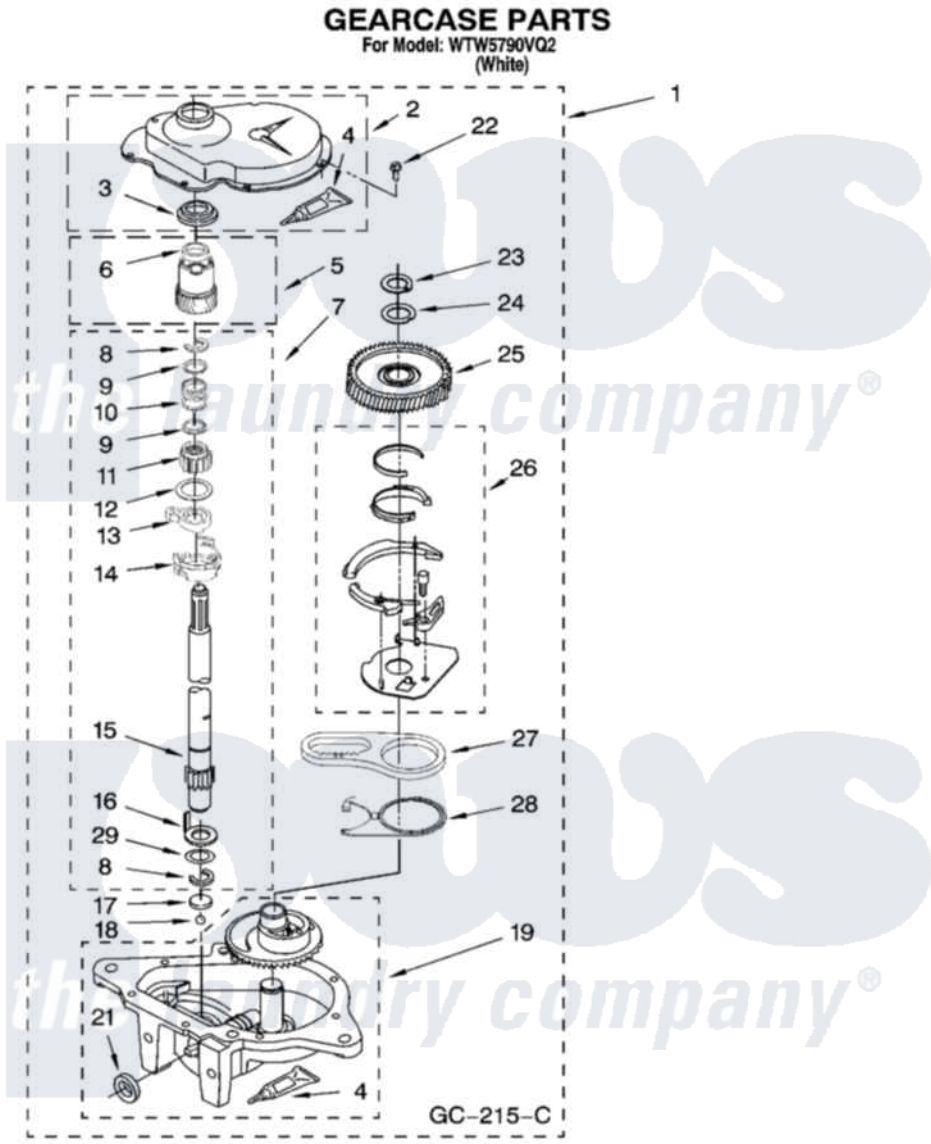

**Whirlpool WTW5790VQ2 08 - GEARCASE PARTS, OPTIONAL PARTS (NOT INCLUDED)**

12

W10254689

Whirlpool Residential Whirlpool WTW5790VQ2 Washer Parts Parts Diagram 08 - GEARCASE PARTS, OPTIONAL PARTS (NOT INCLUDED)

Click on the part number to view part

Item	Original Part Number	Replaced By	Status	Part Description
1	3360630	<a href="#">3360629</a>		Gearcase
2	<a href="#">285202</a>			Cover, Gearcase
3	<a href="#">3349985</a>			Seal, Gearcase Cover
4	<a href="#">285195</a>			Sealer Sealer, Gasket
5	63320	<a href="#">285362</a>		Gear and Pinion
6	<a href="#">356427</a>			Seal, Spin Pinion
7	<a href="#">389387</a>			Shaft, Agitator
8	90369		Not Available	Ring, Retaining (2)
9	<a href="#">62677</a>			Retainer, Spring
10	<a href="#">62676</a>			Spring, Agitator
11	63273	<a href="#">285509</a>		Shaft, Agitator
12	<a href="#">62619</a>			Washer, Agitator Gear
13	62580	<a href="#">285206</a>		Cam-Agitator
14	62581	<a href="#">285206</a>		Cam-Agitator
15	<a href="#">285509</a>			Shaft, Agitator