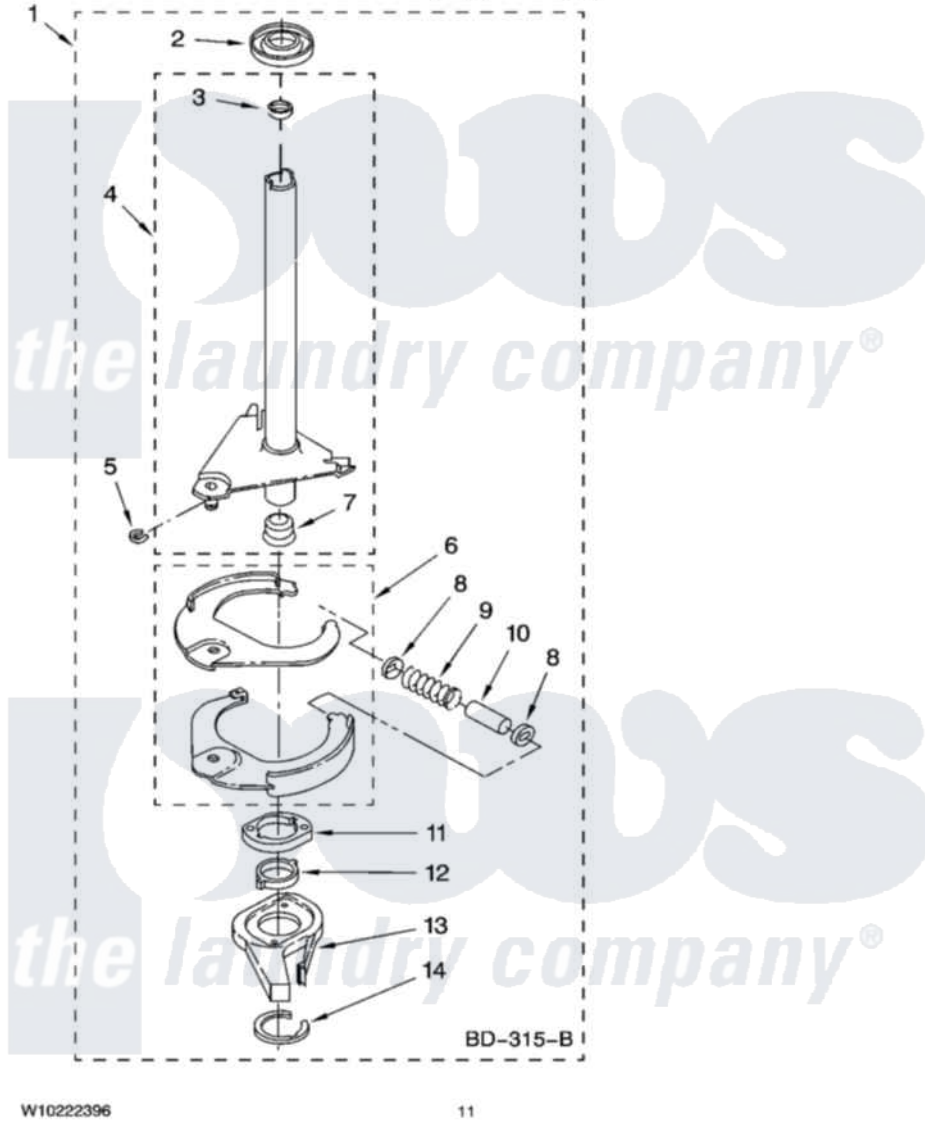

# Whirlpool WTW57ESVW0 07 - BRAKE AND DRIVE TUBE PARTS

## BRAKE AND DRIVE TUBE PARTS

For Models: WTW57ESVW0, WTW57ESVH0  
(White) (Red)

W10222396

11

Whirlpool [Residential Whirlpool WTW57ESVW0 Washer Parts](#) Parts Diagram 07 - BRAKE AND DRIVE TUBE PARTS  
Click on the part number to view part

Item	Original Part Number	Replaced By	Status	Part Description
1	388952	<a href="#">285792</a>		Basketdrive
2	<a href="#">62658</a>			Ring, Thrust
3	<a href="#">356427</a>			Seal, Spin Pinion
4	64027	<a href="#">64208</a>		Tube-Spin
5	64035	<a href="#">W10083190</a>		Ring, Retaining
6	64232	<a href="#">285438</a>		Shoe-Brake
7	62703	<a href="#">8546462</a>		"T" Bearing, Spin Tube
8	3353956	<a href="#">285658</a>		Sleeve
9	387806		Not Available	Spring, Brake
10	3355360	<a href="#">285658</a>		Sleeve
11	661516	<a href="#">8546461</a>		Cam, Brake Release
12	<a href="#">63022</a>			Sleeve, Cam
13	64194	<a href="#">285790</a>		Lining
14	90368	<a href="#">W10083200</a>		Ring, Retaining
	BLANK		Not Available	Following Parts Not Illustrated
"	<a href="#">285208</a>			Lubricant