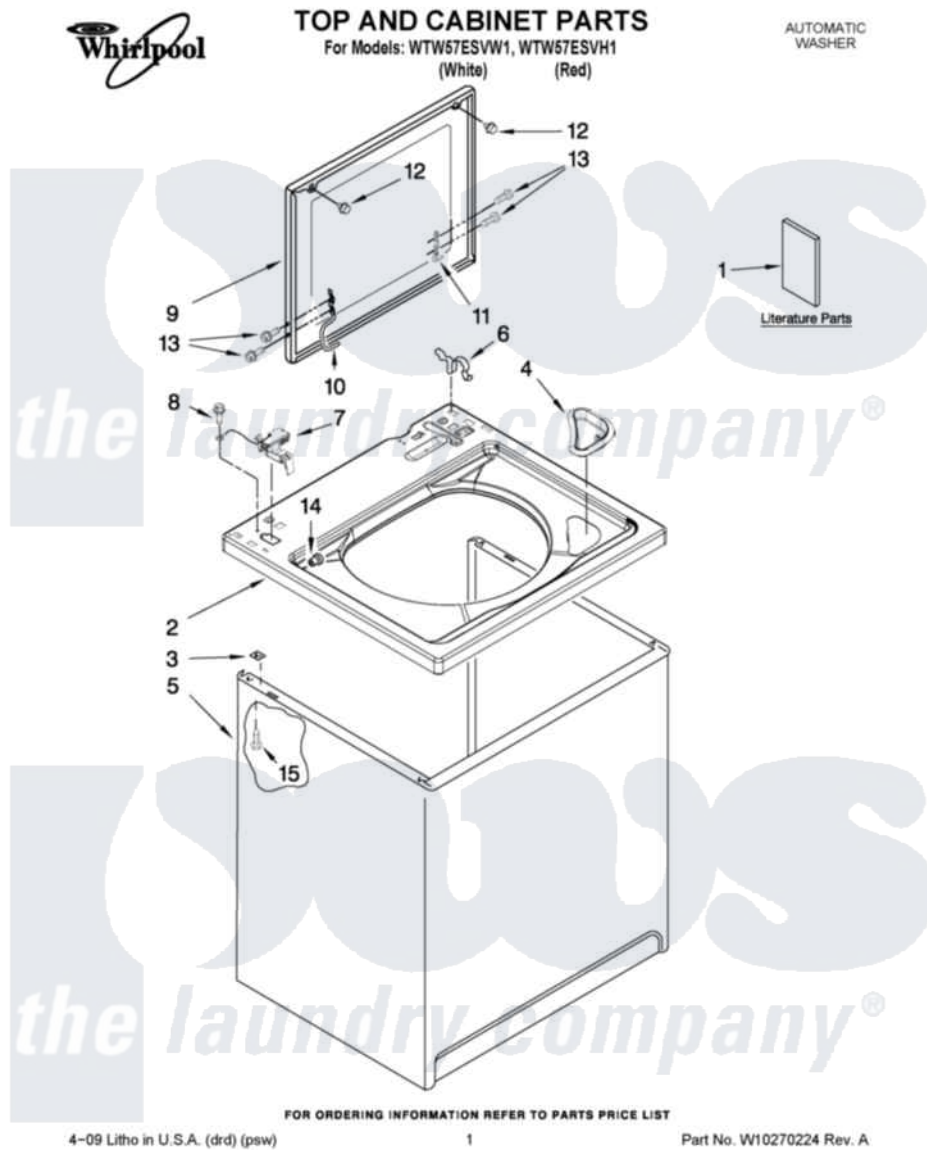

Whirlpool WTW57ESVW1 01 - TOP AND CABINET PARTS

Whirlpool [Residential Whirlpool WTW57ESVW1 Washer Parts](#) Parts Diagram 01 - TOP AND CABINET PARTS
Click on the part number to view part

Item	Original Part Number	Replaced By	Status	Part Description
1	W10200890		Not Available	INSTRUCTIONS, INSTALLATION (ENGLISH/FRENCH)
"	W10200891		Not Available	INSTRUCTIONS, INSTALLATION (SPANISH)
"	W10200828		Not Available	Use & Care Guide (English/French)
"	W10200829		Not Available	Use & Care Guide (Spanish)
"	W10200856		Not Available	Instructions Feature Sheet (English/French)
"	W10200857		Not Available	Instructions Feature Sheet (Spanish)
"	W10062904		Not Available	ENERGY GUIDE
"	W10248227		Not Available	WIRING DIAGRAM
"	W10196538		Not Available	LOAD SENSE INFO SHEET
"	4313896			Do-It-Yourself Repair Manuals
2	W10194572			Top
"	W10205691			Top
3	62750			Spacer, Cabinet To Top (4)

4	W10192089		Dispenser, Bleach
5	63424		Cabinet
"	W10205707		Cabinet
6	62780		Clip, Top And Cabinet And Rear Panel
7	8318084		Switch, Lid
8	3351614		Screw, Gearcase Cover Mounting
9	W10171313	W10193861	Lid
"	W10205703	W10193873	Lid
10	W10225136		Hinge 7 Pad Assembly
11	91770		Hinge, Lid
12	9724509		Bumper, Lid
13	W10119828		Screw, Lid Hinge Mounting
14	8319539		Bearing, Lid Hinge
15	W10165554		Screw, 10-16 X 3/8