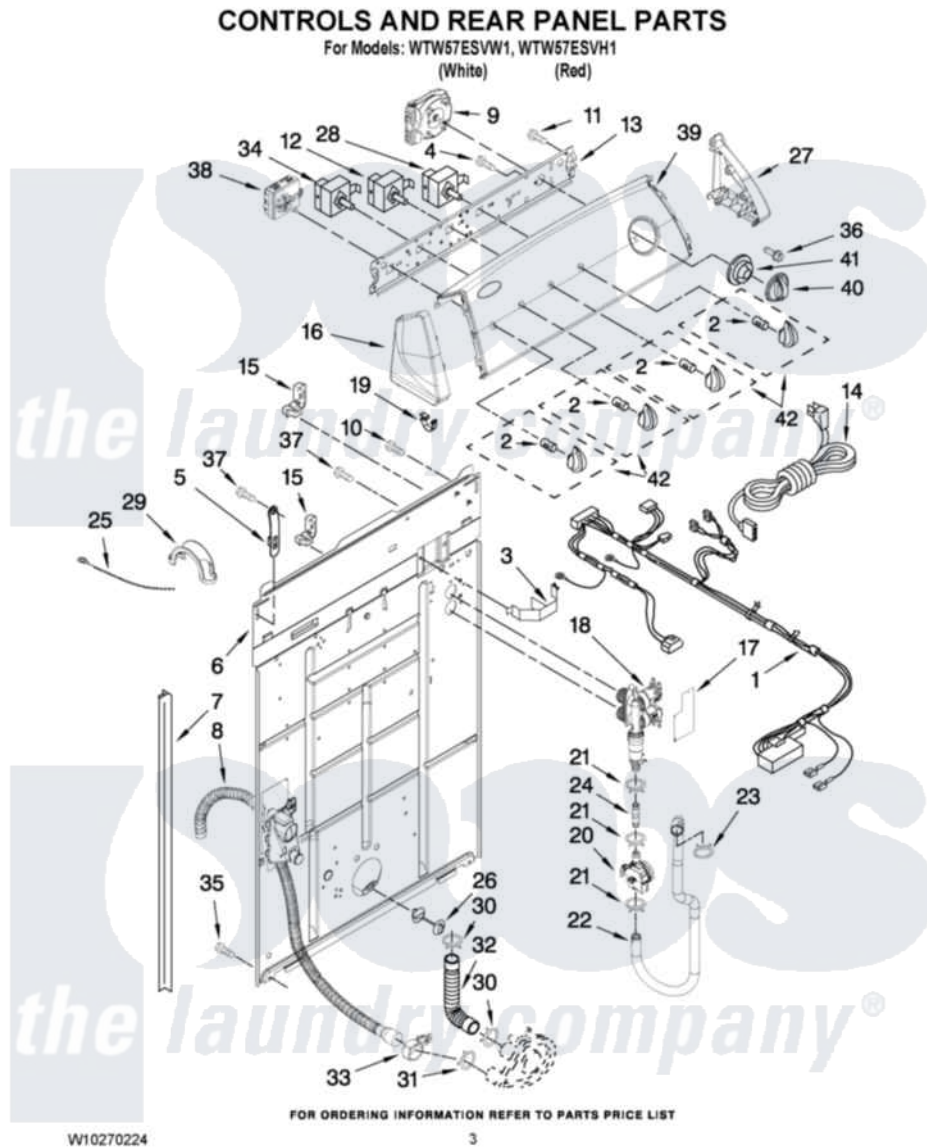

Whirlpool WTW57ESVW1 02 - CONTROLS AND REAR PANEL PARTS

Whirlpool Residential Whirlpool WTW57ESVW1 Washer Parts Parts Diagram 02 - CONTROLS AND REAR PANEL PARTS

[Click on the part number to view part](#)

Item	Original Part Number	Replaced By	Status	Part Description
1	W10244926			Harness, Wiring
2	8536939			Clip, Knob
3	8055003			Clip, Harness And Pressure Switch
4	3400073			Screw, Ground
5	8568314			Strap, Console
6	W10194451			Panel, Rear
7	62747			Pad, Rear Panel
8	W10189267			Drain Hose Assembly
9	W10177827			Timer, Control
10	3351614			Screw, Gearcase Cover Mounting
11	90767			Screw, 8A X 3/8 HeX Washer Head Tapping
12	3949180	W10168257		Switch, Rotary
13	8566003			Bracket, Control
14	8578842	285800		Cord-Power

15	3952821	285777	Relief-Str
16	8566035	8565957	Cap, End
"	W10205959		Cap, End
17	W10245838		Shield, Suds
18	W10175893		Valve, Water Inlet
19	8312709		Clip-Console
20	W10176591		Flowmeter
21	W10185367		Clamp, Hose
22	W10166732		Hose, Flowmeter To Tub Ring
23	W10117298	596669	Clamp, Manifold
24	W10166731		Hose, Valve To Flowmeter
25	3347868	W10339879	Tie, Cable
26	8519200		Support, Rear Panel
27	8566032	8565954	Cap, End
"	W10205953		Cap, End
28	W10180780		Switch, Rotary
29	8577378		U-Bend, Drain Hose
30	3363366	616099	Clamp
31	8317496	285655	Clamp, Hose
32	3951449	285871	Hose
33	8541668		Clamp, Hose
34	3949180	W10168257	Switch, Rotary
35	62863	3390631	Screw, 10-16 X 3/8
36	3400818		Screw, Timer Mounting
37	9740848		Screw, Mixing Valve Mounting
38	W10248240		Atc-Auto Load Sensing Switch
39	W10240470		Panel, Console
40	W10034730		Knob, Timer
41	8566018		Dial,
42	W10034380		Knob, Control