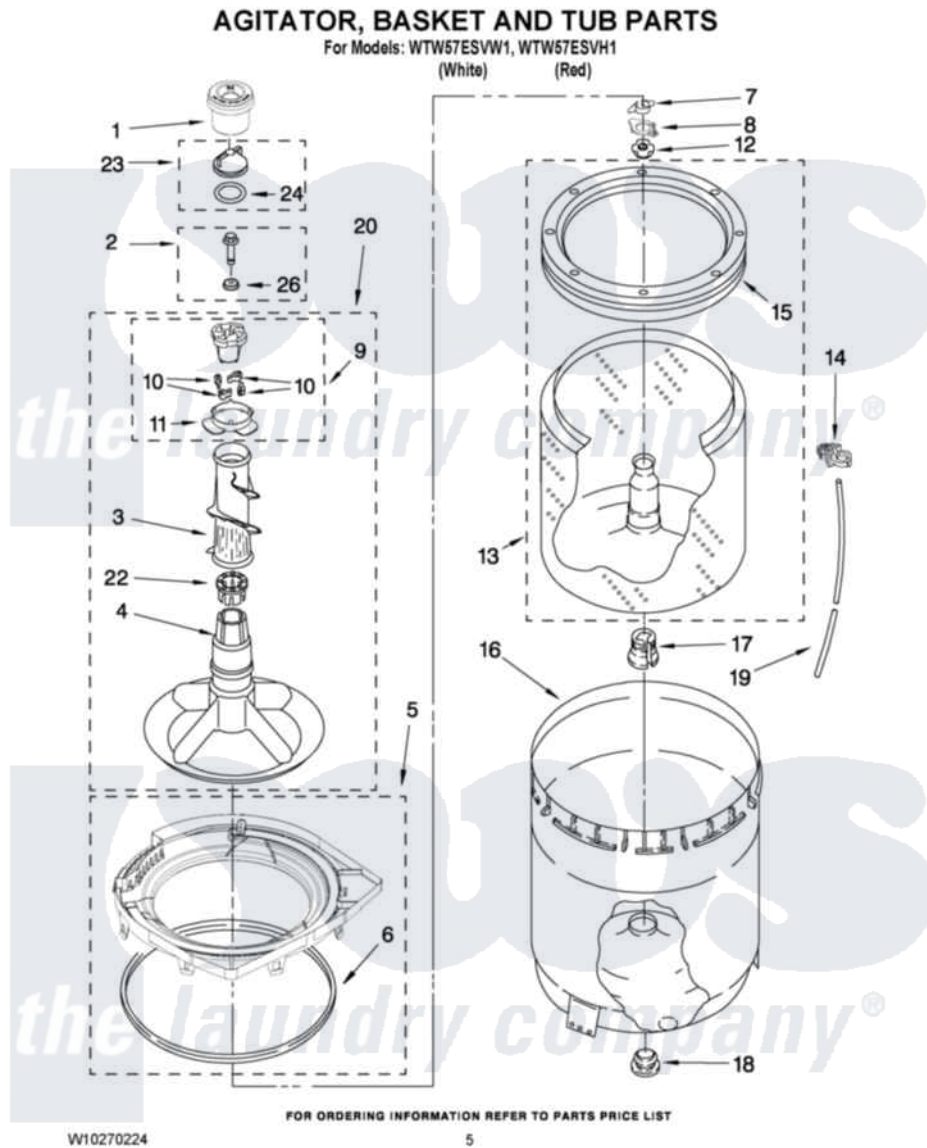

Whirlpool WTW57ESVW1 03 - AGITATOR, BASKET AND TUB PARTS

Whirlpool Residential Whirlpool WTW57ESVW1 Washer Parts Parts Diagram 03 - AGITATOR, BASKET AND TUB PARTS

Click on the part number to view part

Item	Original Part Number	Replaced By	Status	Part Description
1	8575076	8575076A		Dispenser
2	358237			Screw And Washer
3	3363003			Mover, Clothes
4	3951632			Agitator
5	W10167984			Tub Ring And Gasket
6	3359585	3976308		Gasket, Tub Ring
7	3354845			Clip, Agitator
8	8543666			Washer, Agitator
9	3951682	285809		Cam-Agitator
10	3366877	80040		Dog-Agitator
11	3952374			Bearing, Driven Cam
12	21366			Nut, Spanner
13	8526016	W10389328		Clothes Container, Assembly
14	2219077			Clip, Pressure Switch Hose
15	387240			Ring, Balance
16	63849			Strain Relief, Power Cord

17	389140		Tub Block, Basket Drive
18	383727		Gasket, Centerpodt
19	W10240485	353244	Hose, Pressure Switch
20	3951744		Agitator Assembly
22	3951608		Spacer, Thrust
23	3354733	W10074580	Cap, Barrier
24	W10072840		Fabric Softener
26	3949550		Washer