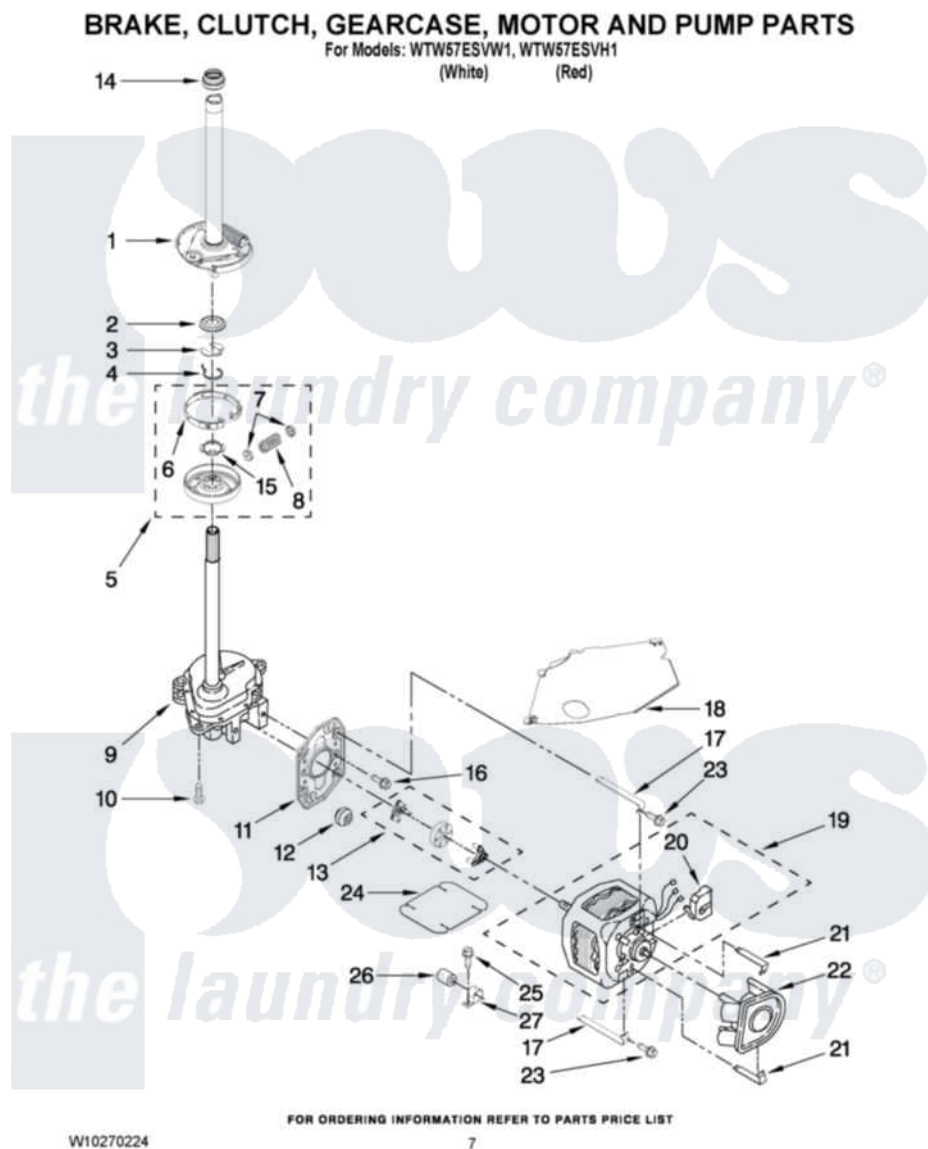

Whirlpool WTW57ESVW1 04 - BRAKE, CLUTCH, GEARCASE, MOTOR AND PUMP PARTS

Whirlpool [Residential Whirlpool WTW57ESVW1 Washer Parts](#) Parts Diagram 04 - BRAKE, CLUTCH, GEARCASE, MOTOR AND PUMP PARTS
Click on the part number to view part

Item	Original Part Number	Replaced By	Status	Part Description
1	388952	285792		Basketdrive
2	63292			Washer, Spin Tube Thrust
3	62697	W10080230		Ring, Spin Tube Support
4	63283	285353		Ring
5	3951311	285785		Clutch
6	3951308	285790		Lining
7	62646			Cap, Clutch Spring
8	3946792			Spring And Damper Assembly
9	3360630	3360629		Gearcase
10	3357334	3400516		Screw Anti-Rattle
11	62611			Plate, Motor Mount To Gearcase
12	62691			Grommet, Motor
13	3364003	285753A		Coupling
14	8577374			Seal, Centerpost

15	3355454		Clip, Main Drive
16	3400516		Screw Anti-Rattle
17	W10086010		Retainer, Motor
18	3362089		Shield, Tub To Motor
19	661600		Motor, Main Drive
20	62850	8529896	Switch, Main Drive Motor
21	8546127		Retainer, Pump
22	3363394		Pump
23	3387485	273556	Screw, 10-16 X 5/8
24	3946532		Shield, Motor
25	62863	3390631	Screw, 10-16 X 3/8
26	8572717		Capacitor, Motor Start
27	3949496		Clamp, Capacitor