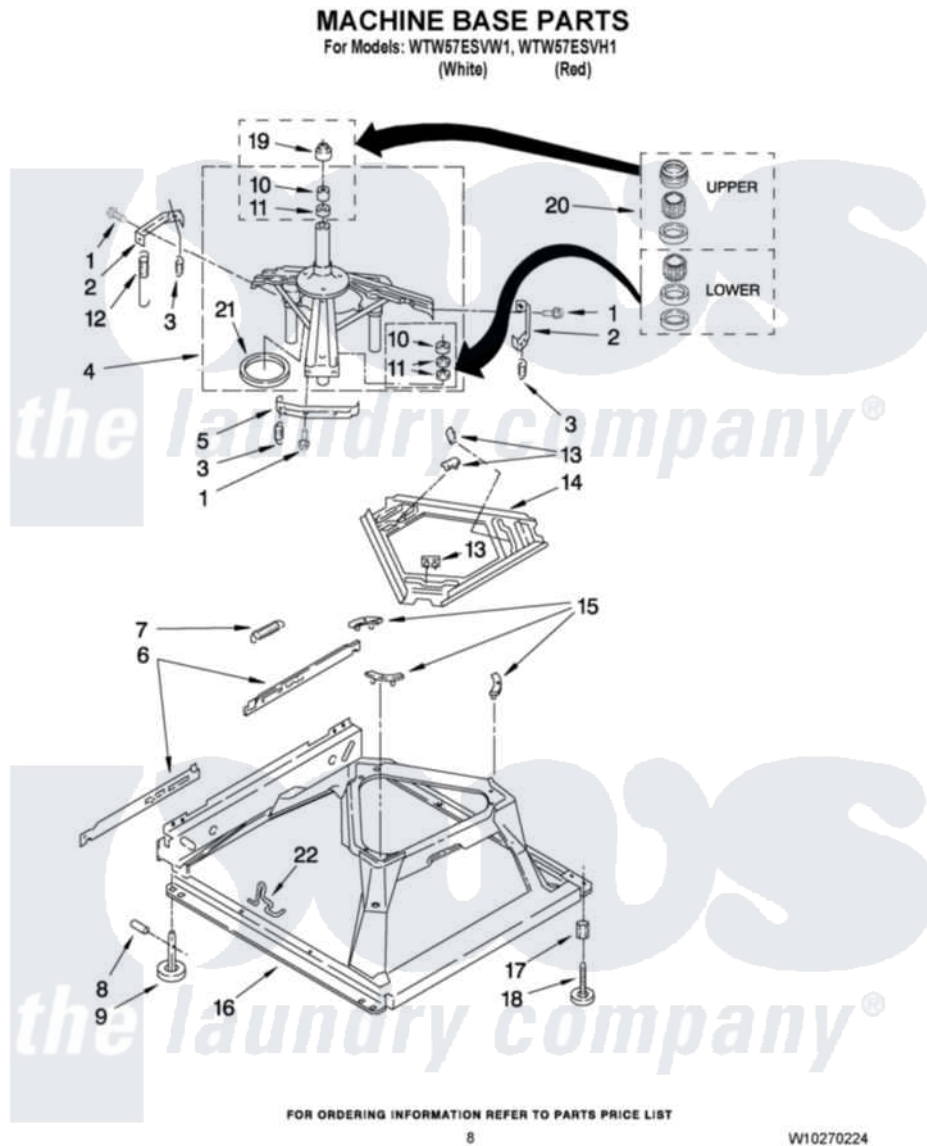

Whirlpool WTW57ESVW1 05 - MACHINE BASE PARTS

Whirlpool [Residential Whirlpool WTW57ESVW1 Washer Parts](#) Parts Diagram 05 - MACHINE BASE PARTS
Click on the part number to view part

Item	Original Part Number	Replaced By	Status	Part Description
1	3400076			Screw, Bracket Mounting
2	64067			Bracket, Spring Outer
3	63907			Spring, Suspension
4	8575214	280184		Support
5	64065			Bracket, Spring Outer
6	63466			Link, Leveling Mechanism
7	62597	8316845		Spring
8	62837			Pin, Knurled
9	62596	285244		Feet-Leveling
10	8546455			Bearing, Centerpost
11	357409	359449		Seal, Agitator Shaft
12	388492	W10250667		Spring, Counterweight
13	62568	285219		Pad
14	3946509			Plate, Suspension
15	3363660	285744		Pad
16	3946512	285771		Base

17	3359452	Nut, Lock
18	W10001130	Foot, Leveling
19	8577376	Seal, Centerpost
20	285203	Centerpost Bearing Kit
21	63134	Ring, Sound Deadening
22	W10145155	Retainer, Suspension Spring