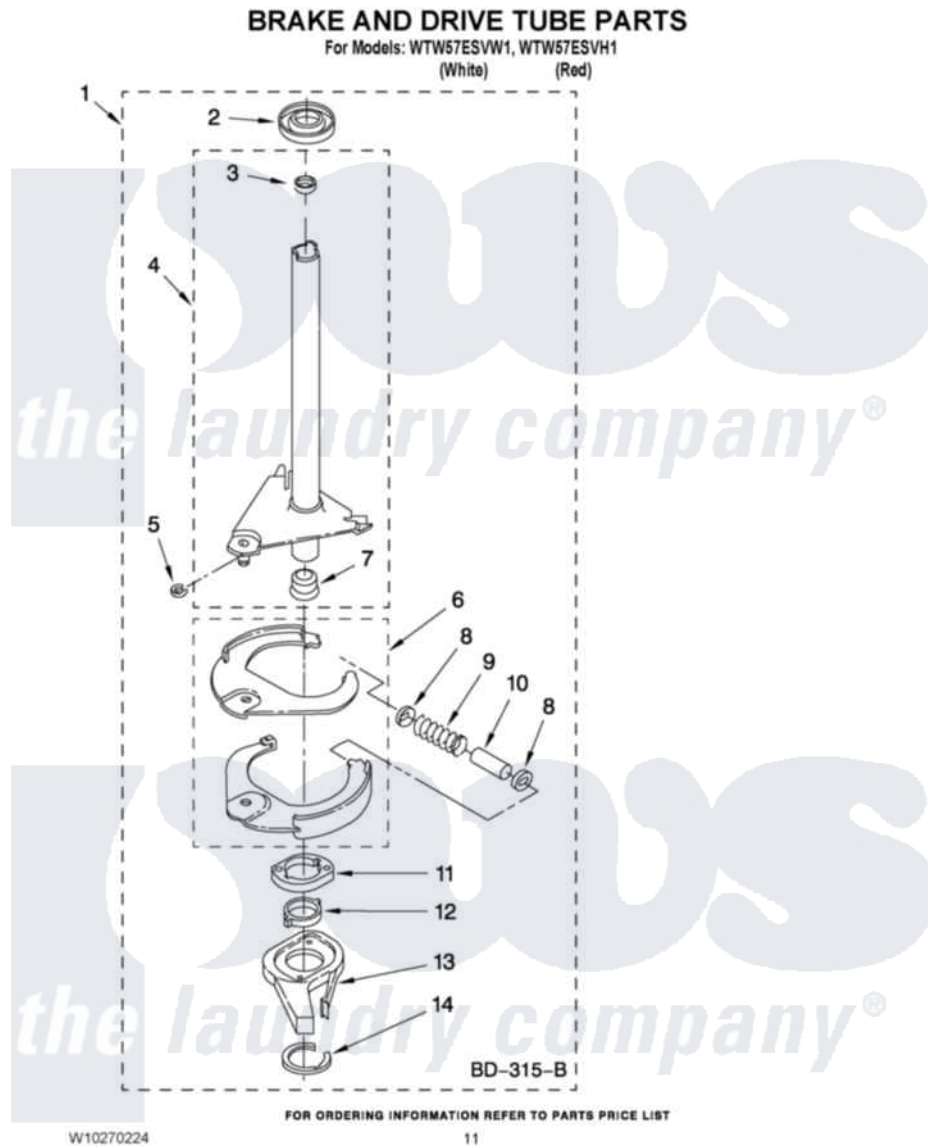

# Whirlpool WTW57ESVW1 07 - BRAKE AND DRIVE TUBE PARTS

Whirlpool Residential Whirlpool WTW57ESVW1 Washer Parts Parts Diagram 07 - BRAKE AND DRIVE TUBE PARTS

Click on the part number to view part

Item	Original Part Number	Replaced By	Status	Part Description
1	388952	<a href="#">285792</a>		Basketdrive
2	<a href="#">62658</a>			Ring, Thrust
3	<a href="#">356427</a>			Seal, Spin Pinion
4	64027	<a href="#">64208</a>		Tube-Spin
5	64035	<a href="#">W10083190</a>		Ring, Retaining
6	64232	<a href="#">285438</a>		Shoe-Brake
7	62703	<a href="#">8546462</a>		"T" Bearing, Spin Tube
8	3353956	<a href="#">285658</a>		Sleeve
9	387806		Not Available	Spring, Brake
10	3355360	<a href="#">285658</a>		Sleeve
11	661516	<a href="#">8546461</a>		Cam, Brake Release
12	<a href="#">63022</a>			Sleeve, Cam
13	64194	<a href="#">285790</a>		Lining
14	90368	<a href="#">W10083200</a>		Ring, Retaining
NI	<a href="#">285208</a>			Lubricant