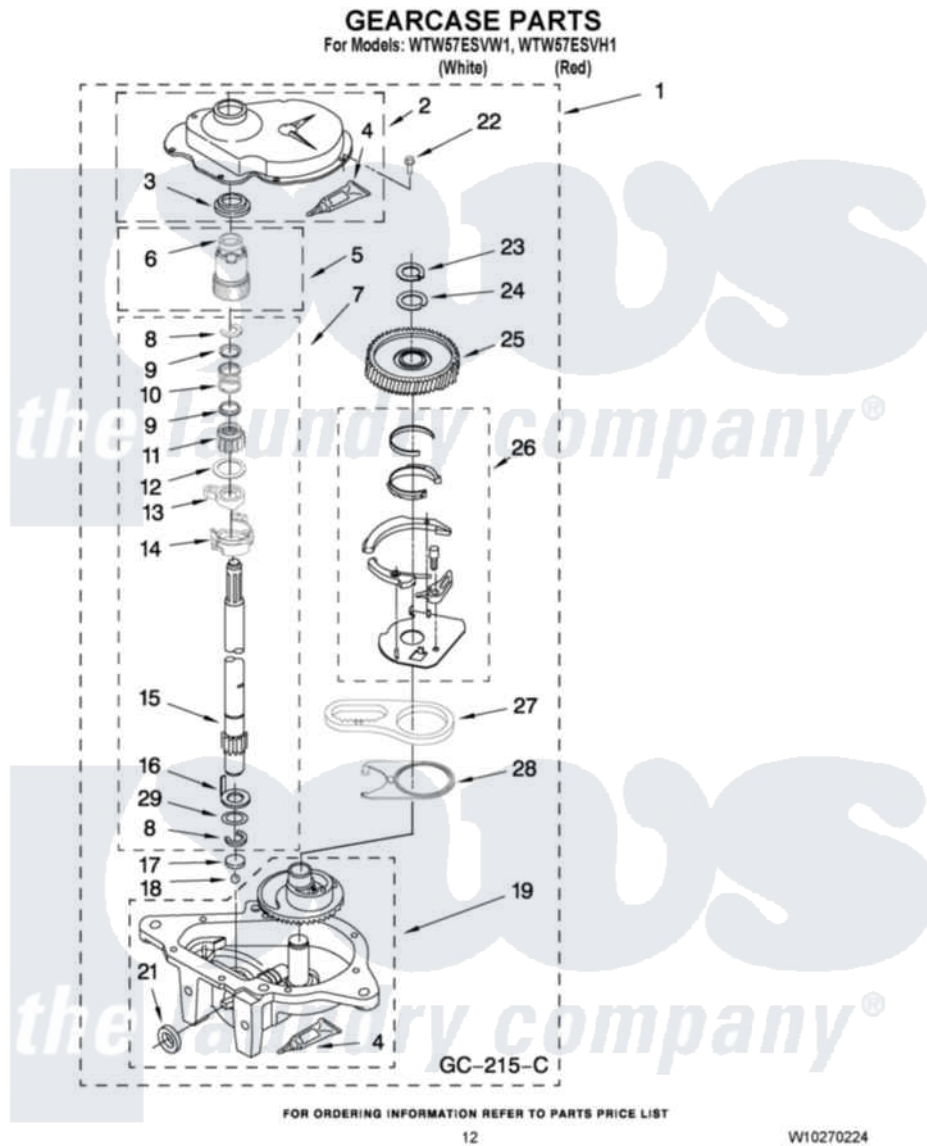

Whirlpool WTW57ESVW1 08 - GEARCASE PARTS

Whirlpool Residential Whirlpool WTW57ESVW1 Washer Parts Parts Diagram 08 - GEARCASE PARTS
Click on the part number to view part

Item	Original Part Number	Replaced By	Status	Part Description
1	3360630	3360629		Gearcase
2	285202			Cover, Gearcase
3	3349985			Seal, Gearcase Cover
4	285195			Sealer Sealer, Gasket
5	63320	285362		Gear and Pinon
6	356427			Seal, Spin Pinion
7	389387			Shaft, Agitator
8	90369		Not Available	Ring, Retaining (2)
9	62677			Retainer, Spring
10	62676			Spring, Agitator
11	63273	285509		Shaft, Agitator
12	62619			Washer, Agitator Gear
13	62580	285206		Cam-Agitator
14	62581	285206		Cam-Agitator
15	285509			Shaft, Agitator
16	62618			Washer, Cam Thrust

17	16018	285205	Bearing
18	85529	285205	Bearing
19	389230	285515	Gearcase
21	285352		Seal Kit, Thrust Plug
22	3351614		Screw, Gearcase Cover Mounting
23	3362552	285765	Ring-Retr
24	285735	285766	Washer Kit, Thrust
25	62570	285362	Gear and Pinon
26	388253	999516	Shelf-Glas
27	3349296	8546456	Rack, Connecting
28	62621		Actuator, Shift
29	388815		Washer, Intermediate 1 3976263 Miscellaneous Parts Bag 2 3976300 Washer, Inlet Hose 3 3366913 Clamp, Hose