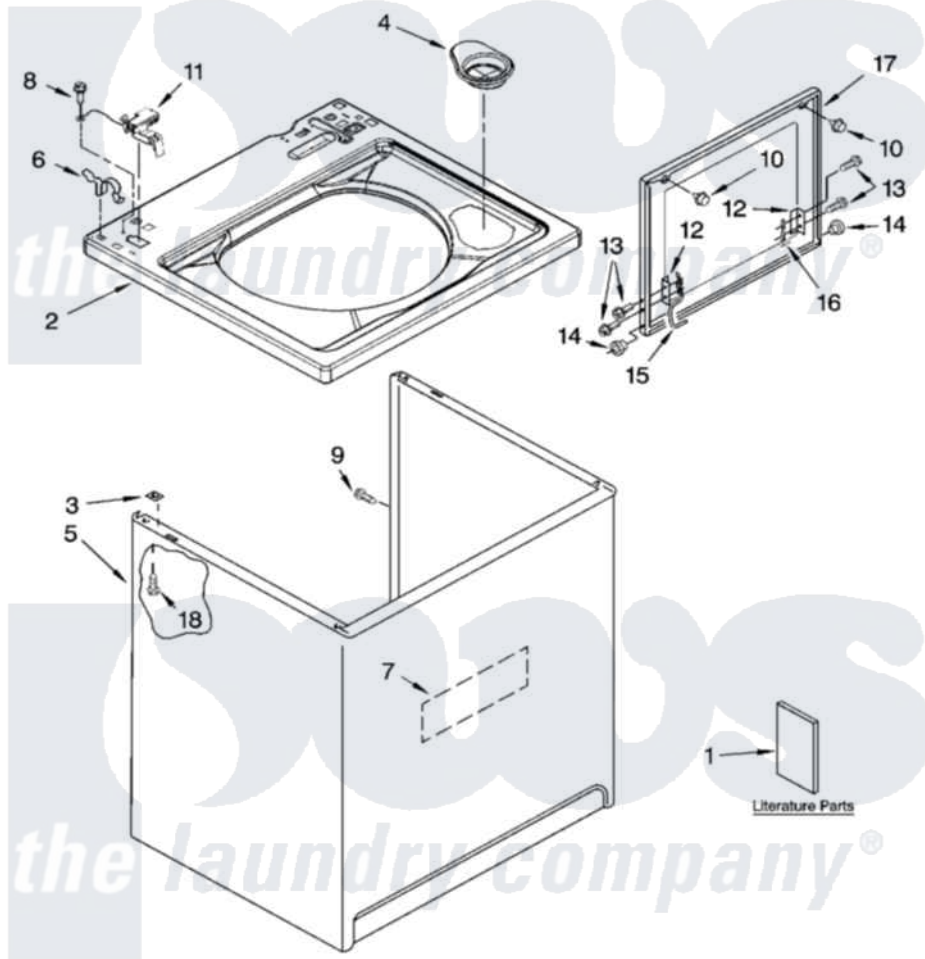

Whirlpool WTW5800SG0 01 - TOP AND CABINET PARTS

TOP AND CABINET PARTS

For Models: WTW5800SW0, WTW5800SG0
(White/Grey) (Biscuit/Gold)

AUTOMATIC
WASHER

4-06 Litho in U.S.A. (drd)

1

Part No. 8181212 Rev. A

[Whirlpool Residential Whirlpool WTW5800SG0 Washer Parts](#) Parts Diagram 01 - TOP AND CABINET PARTS

[Click on the part number to view part](#)

Item	Original Part Number	Replaced By	Status	Part Description
1	W10044800			Installation Instructions
"	3955884			Use And Care Guide
"	3957873		Not Available	Feature Sheet
"	W10023760		Not Available	Energy Guide
"	8577790		Not Available	Wiring Diagram
"	BLANK		Not Available	Following May Be Purchased DO-IT-YOURSELF REPAIR MANUALS
"	4313896			Do-It-Yourself Repair Manuals
2	8566017			Top
"	8580044			Top
3	62750			Spacer, Cabinet To Top (4)
4	8566266			Dispenser, Bleach
5	63424			Cabinet
"	3954357			Cabinet
6	62780			Clip, Top And Cabinet And Rear Panel

7	3976348		Absorber, Sound
8	3351614		Screw, Gearcase Cover Mounting
9	3357011	308685	Side Trim)
10	9724509		Bumper, Lid
11	8318084		Switch, Lid
12	21097		Pad, Lid Hinge
13	355274	W10119828	Screw, Lid Hinge Mounting
14	8319539		Bearing, Lid Hinge
15	8559336	W10225136	Hinge 7 Pad Assembly
16	91770		Hinge, Lid
17	8580057	W10193861	Lid
"	8580058	W10193862	Lid
18	3390631		Screw, 10-16 X 3/8