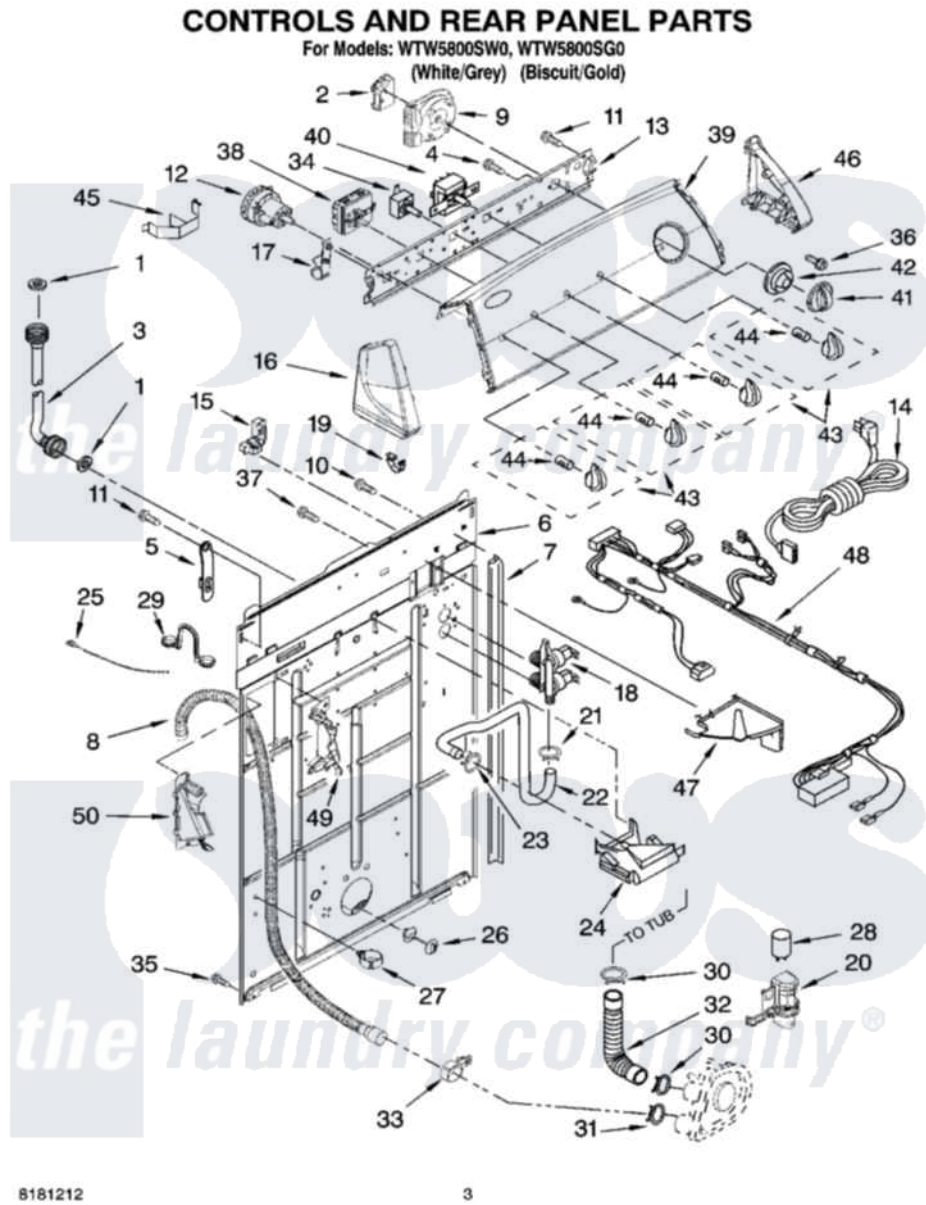

# Whirlpool WTW5800SG0 02 - CONTROLS AND REAR PANEL PARTS

Whirlpool [Residential Whirlpool WTW5800SG0 Washer Parts](#) Parts Diagram 02 - CONTROLS AND REAR PANEL PARTS

[Click on the part number to view part](#)

Item	Original Part Number	Replaced By	Status	Part Description
1	3976300	<a href="#">16123</a>		Washer Inlet-Hose Miscellaneous Parts Must be Ordered Separately.
2	<a href="#">8576472</a>			Circuit Board, Agitation Delay
3	8571377	<a href="#">89503</a>		Hose-Inlet
"	8571378	<a href="#">89503</a>		Hose-Inlet
4	<a href="#">3400073</a>			Screw, Ground
5	<a href="#">8568314</a>			Strap, Console
6	<a href="#">8318015</a>			Panel, Rear
7	<a href="#">62747</a>			Pad, Rear Panel
8	8559373	<a href="#">W10096921</a>		Drain Hose Assembly
9	<a href="#">8577787</a>			Timer, Control
10	<a href="#">3351614</a>			Screw, Gearcase Cover Mounting
11	<a href="#">90767</a>			Screw, 8A X 3/8 HeX Washer Head Tapping
12	8577842	<a href="#">W10339250</a>		Switch-WL