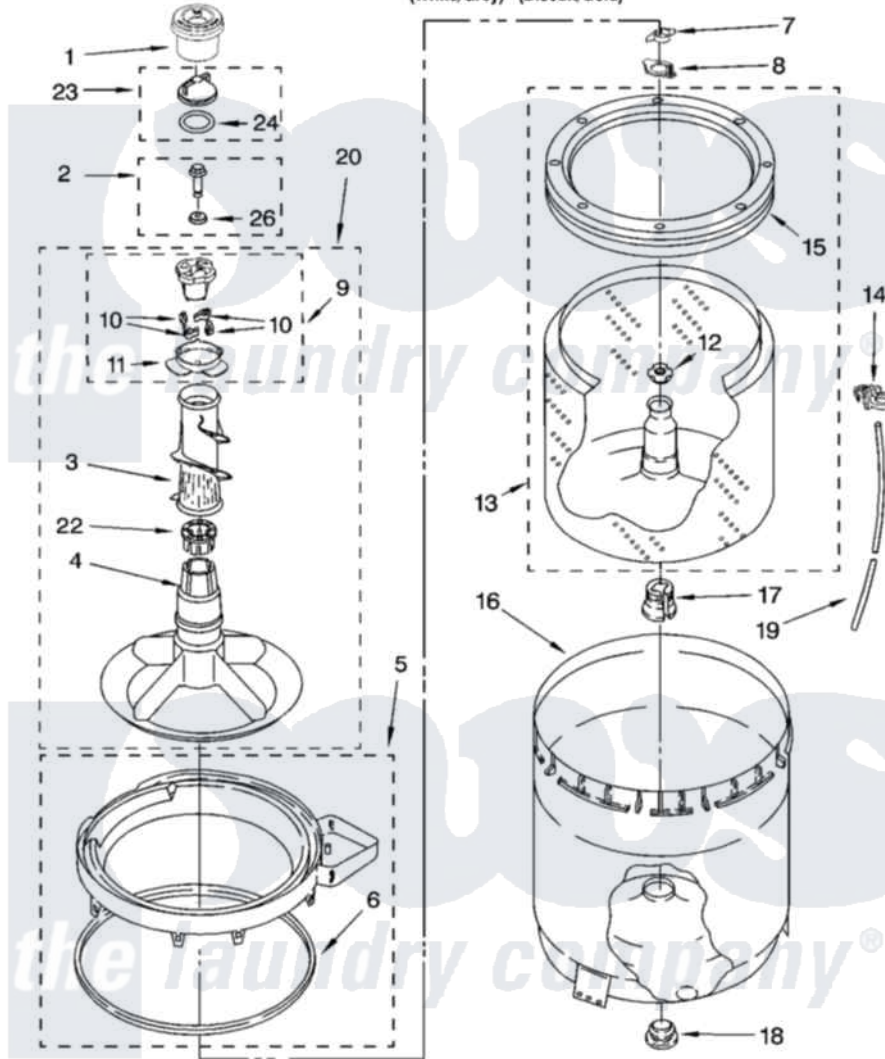

Whirlpool WTW5800SG0 03 - AGITATOR, BASKET AND TUB PARTS

AGITATOR, BASKET AND TUB PARTS

For Models: WTW5800SW0, WTW5800SG0
(White/Grey) (Biscuit/Gold)

8181212

5

Whirlpool Residential Whirlpool WTW5800SG0 Washer Parts Parts Diagram 03 - AGITATOR, BASKET AND TUB PARTS

[Click on the part number to view part](#)

Item	Original Part Number	Replaced By	Status	Part Description
1	8575076	8575076A		Dispenser
2	358237			Screw And Washer
3	3363003			Mover, Clothes
4	3951632			Agitator
5	8528150	W10445870		Ring-Tub
6	3976308			Gasket, Tub Ring
7	3354845			Clip, Agitator
8	8543666			Washer, Agitator
9	3951682	285809		Cam-Agitator
10	3366877	80040		Dog-Agitator
11	3952374			Bearing, Driven Cam
12	21366			Nut, Spanner
13	8526016	W10389328		Clothes Container, Assembly
14	2219077			Clip, Pressure Switch Hose
15	8519788	387240		Ring, Balance
16	63849			Strain Relief, Power Cord

17	389140		Tub Block, Basket Drive
18	383727		Gasket, Centerpodt
19	3347780	353244	Hose, Pressure Switch
20	3951744		Agitator Assembly
22	3951608		Spacer, Thrust
23	3354733	W10074580	Cap, Barrier
24	3348855	W10072840	Fabric Softener
26	3949550		Washer