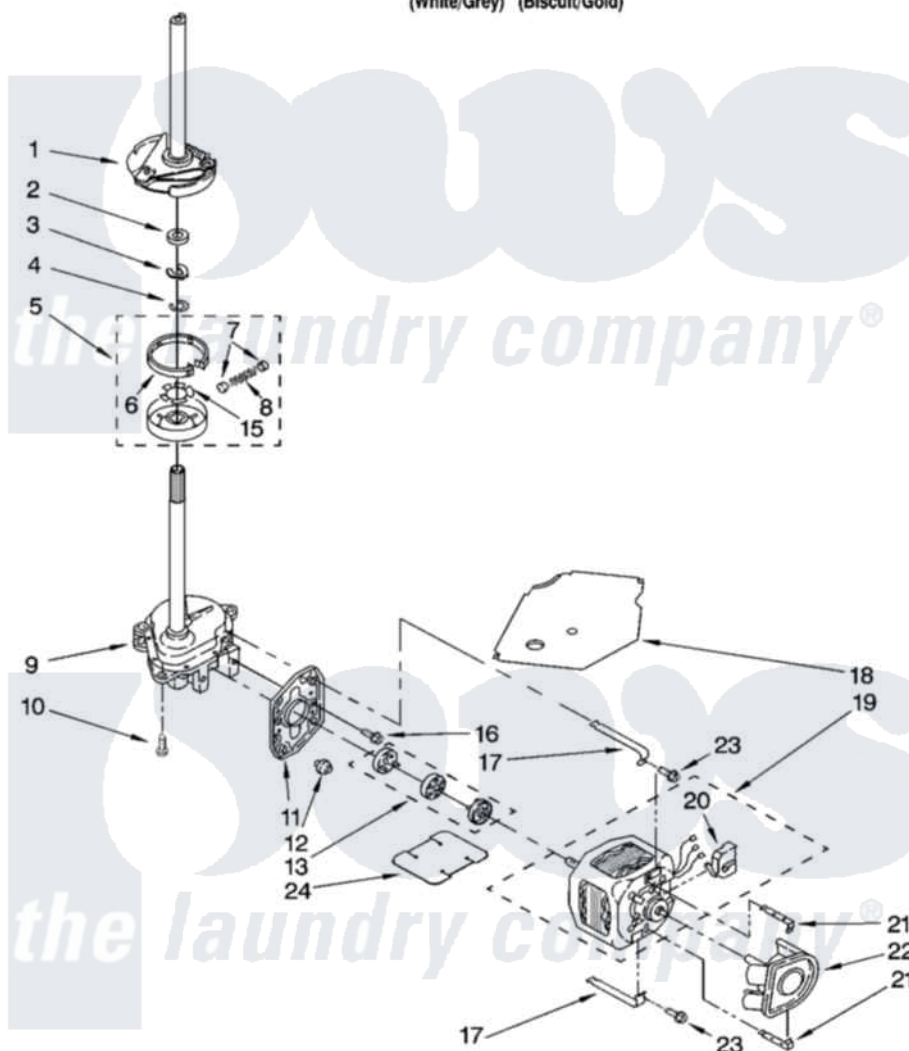

Whirlpool WTW5800SG0 04 - BRAKE, CLUTCH, GEARCASE, MOTOR AND PUMP PARTS

BRAKE, CLUTCH, GEARCASE, MOTOR AND PUMP PARTS

For Models: WTW5800SW0, WTW5800SG0
(White/Grey) (Biscuit/Gold)

8181212

7

Whirlpool [Residential Whirlpool WTW5800SG0 Washer Parts](#) Parts Diagram 04 - BRAKE, CLUTCH, GEARCASE, MOTOR AND PUMP PARTS
Click on the part number to view part

Item	Original Part Number	Replaced By	Status	Part Description
1	388952	285792		Basketdrive
2	63292			Washer, Spin Tube Thrust
3	62697	W10080230		Ring, Spin Tube Support
4	63283	285353		Ring
5	3951311	285785		Clutch
6	3951308	285790		Lining
7	62646			Cap, Clutch Spring
8	3946792			Spring And Damper Assembly
9	3360630	3360629		Gearcase
10	3357334	3400516		Screw Anti-Rattle
11	62611			Plate, Motor Mount To Gearcase
12	62691			Grommet, Motor
13	285753	285753A		Coupling
15	3355454			Clip, Main Drive

16	3400516		Screw Anti-Rattle
17	3349637	W10086010	Retainer, Motor
18	3362089		Shield, Tub To Motor
19	8529935		Motor, Main Drive
20	8529896		Switch, Main Drive Motor
21	8546127		Retainer, Pump
22	3363394		Pump
23	3387485	273556	Screw, 10-16 X 5/8
24	3946532		Shield, Motor