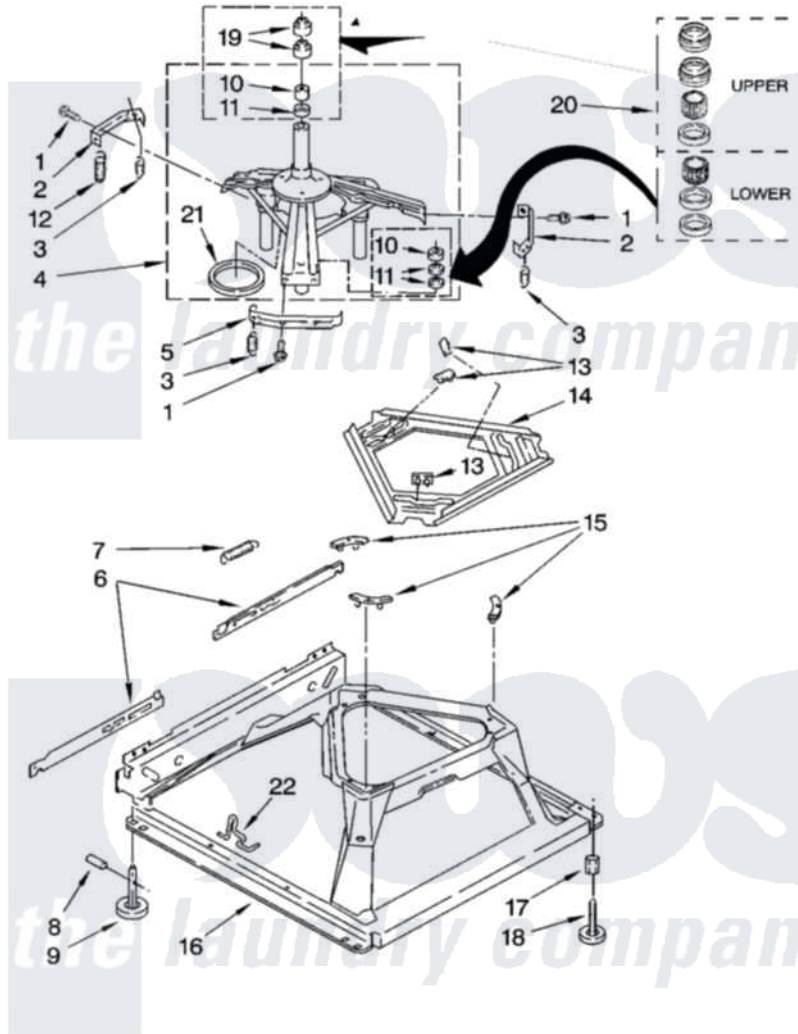

Whirlpool WTW5800SG0 05 - MACHINE BASE PARTS

MACHINE BASE PARTS

For Models: WTW5800SW0, WTW5800SG0
(White/Grey) (Biscuit/Gold)

8

8181212

Whirlpool [Residential Whirlpool WTW5800SG0 Washer Parts](#) Parts Diagram 05 - MACHINE BASE PARTS
Click on the part number to view part

Item	Original Part Number	Replaced By	Status	Part Description
1	3400076			Screw, Bracket Mounting
2	64067			Bracket, Spring Outer
3	63907			Spring, Suspension
4	8575214	280184		Support
5	64065			Bracket, Spring Outer
6	63466			Link, Leveling Mechanism
7	62597	8316845		Spring
8	62837			Pin, Knurled
9	62596	285244		Feet-Leveling
10	8546455			Bearing, Centerpost
11	357409	359449		Seal, Agitator Shaft
12	8318050	285901		Spring
13	62568	285219		Pad
14	3946509			Plate, Suspension
15	3363660	285744		Pad
16	3946512	285771		Base

17	3359452		Nut, Lock
18	389102	W10001130	Foot, Leveling
19	8577376		Seal, Centerpost
20	285203		Centerpost Bearing Kit
21	63134		Ring, Sound Deadening
22	63806	W10145155	Retainer, Suspension Spring