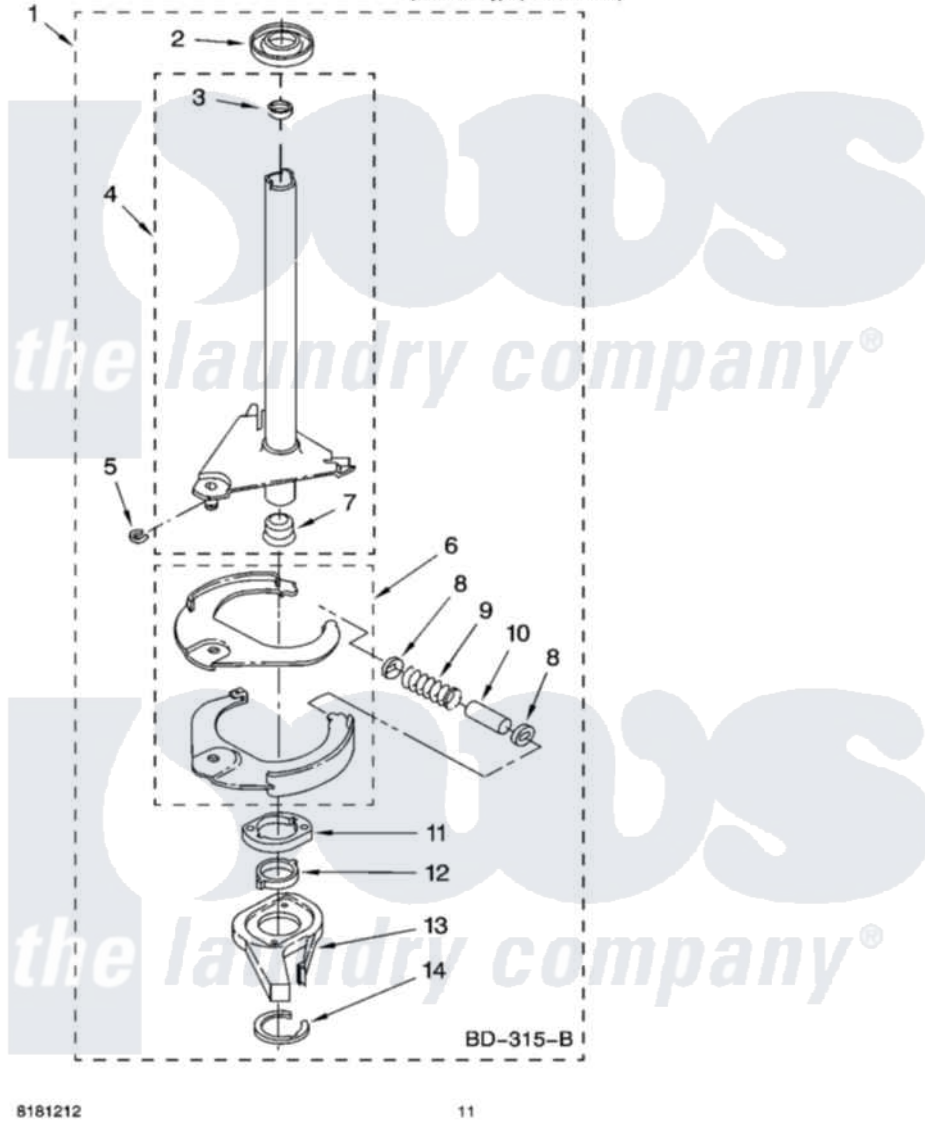

# Whirlpool WTW5800SG0 07 - BRAKE AND DRIVE TUBE PARTS

## BRAKE AND DRIVE TUBE PARTS

For Models: WTW5800SW0, WTW5800SG0  
(White/Grey) (Biscuit/Gold)

8181212

11

Whirlpool Residential Whirlpool WTW5800SG0 Washer Parts Parts Diagram 07 - BRAKE AND DRIVE TUBE PARTS  
Click on the part number to view part

Item	Original Part Number	Replaced By	Status	Part Description
1	388952	<a href="#">285792</a>		Basketdrive
2	<a href="#">62658</a>			Ring, Thrust
3	<a href="#">356427</a>			Seal, Spin Pinion
4	64027	<a href="#">64208</a>		Tube-Spin
5	64035	<a href="#">W10083190</a>		Ring, Retaining
6	64232	<a href="#">285438</a>		Shoe-Brake
7	62703	<a href="#">8546462</a>		"T" Bearing, Spin Tube
8	3353956	<a href="#">285658</a>		Sleeve
9	387806		Not Available	Spring, Brake
10	3355360	<a href="#">285658</a>		Sleeve
11	661516	<a href="#">8546461</a>		Cam, Brake Release
12	<a href="#">63022</a>			Sleeve, Cam
13	64194	<a href="#">285790</a>		Lining
14	90368	<a href="#">W10083200</a>		Ring, Retaining
"	BLANK		Not Available	Following Parts Not Illustrated
"	<a href="#">285208</a>			Lubricant