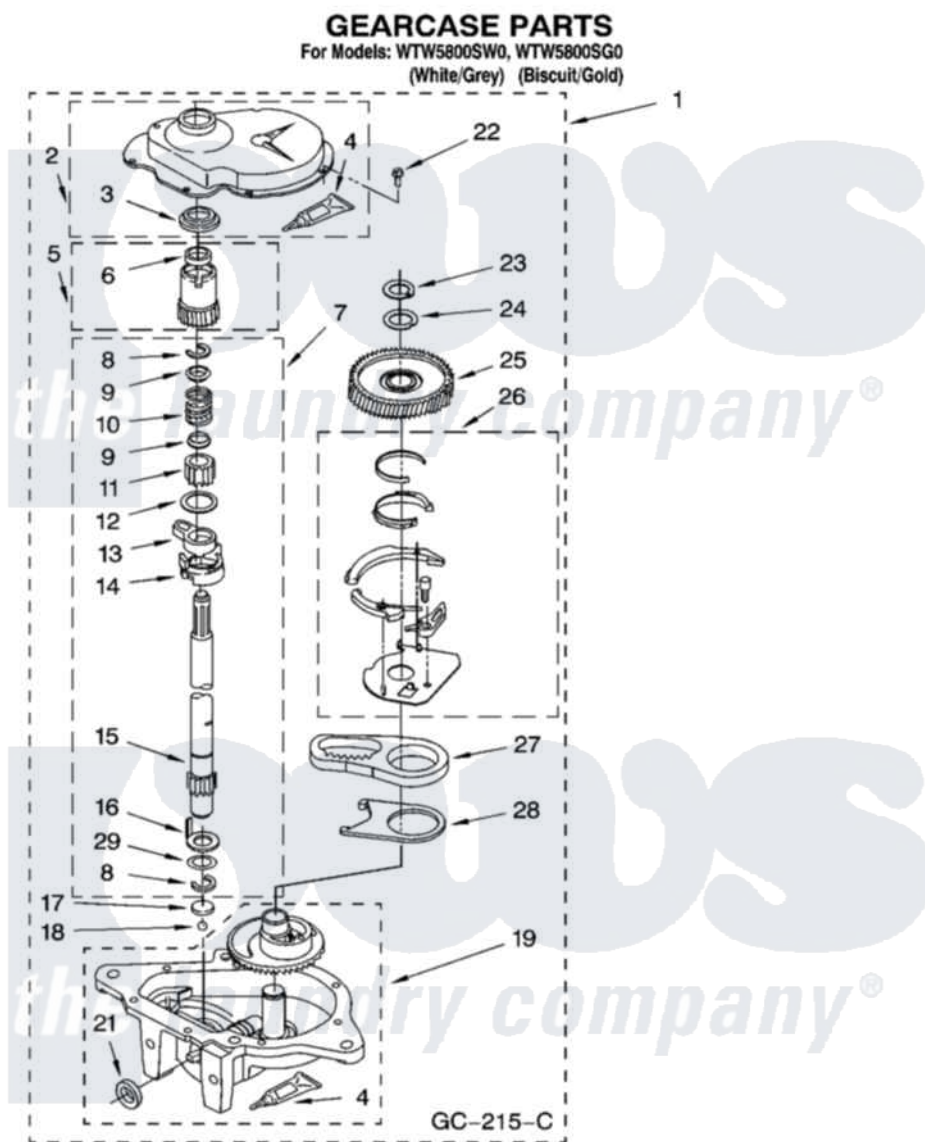

**Whirlpool WTW5800SG0 08 - GEARCASE PARTS, OPTIONAL PARTS  
(NOT INCLUDED)**

12

8181212

Whirlpool [Residential Whirlpool WTW5800SG0 Washer Parts](#) Parts Diagram 08 - GEARCASE PARTS, OPTIONAL PARTS (NOT INCLUDED)

[Click on the part number to view part](#)

Item	Original Part Number	Replaced By	Status	Part Description
1	3360630	<a href="#">3360629</a>		Gearcase
2	<a href="#">285202</a>			Cover, Gearcase
3	<a href="#">3349985</a>			Seal, Gearcase Cover
4	<a href="#">285195</a>			Sealer Sealer, Gasket
5	63320	<a href="#">285362</a>		Gear and Pinion
6	<a href="#">356427</a>			Seal, Spin Pinion
7	<a href="#">389387</a>			Shaft, Agitator
8	90369		Not Available	Ring, Retaining (2)
9	<a href="#">62677</a>			Retainer, Spring
10	<a href="#">62676</a>			Spring, Agitator
11	63273	<a href="#">285509</a>		Shaft, Agitator
12	<a href="#">62619</a>			Washer, Agitator Gear
13	62580	<a href="#">285206</a>		Cam-Agitator
14	62581	<a href="#">285206</a>		Cam-Agitator
15	<a href="#">285509</a>			Shaft, Agitator